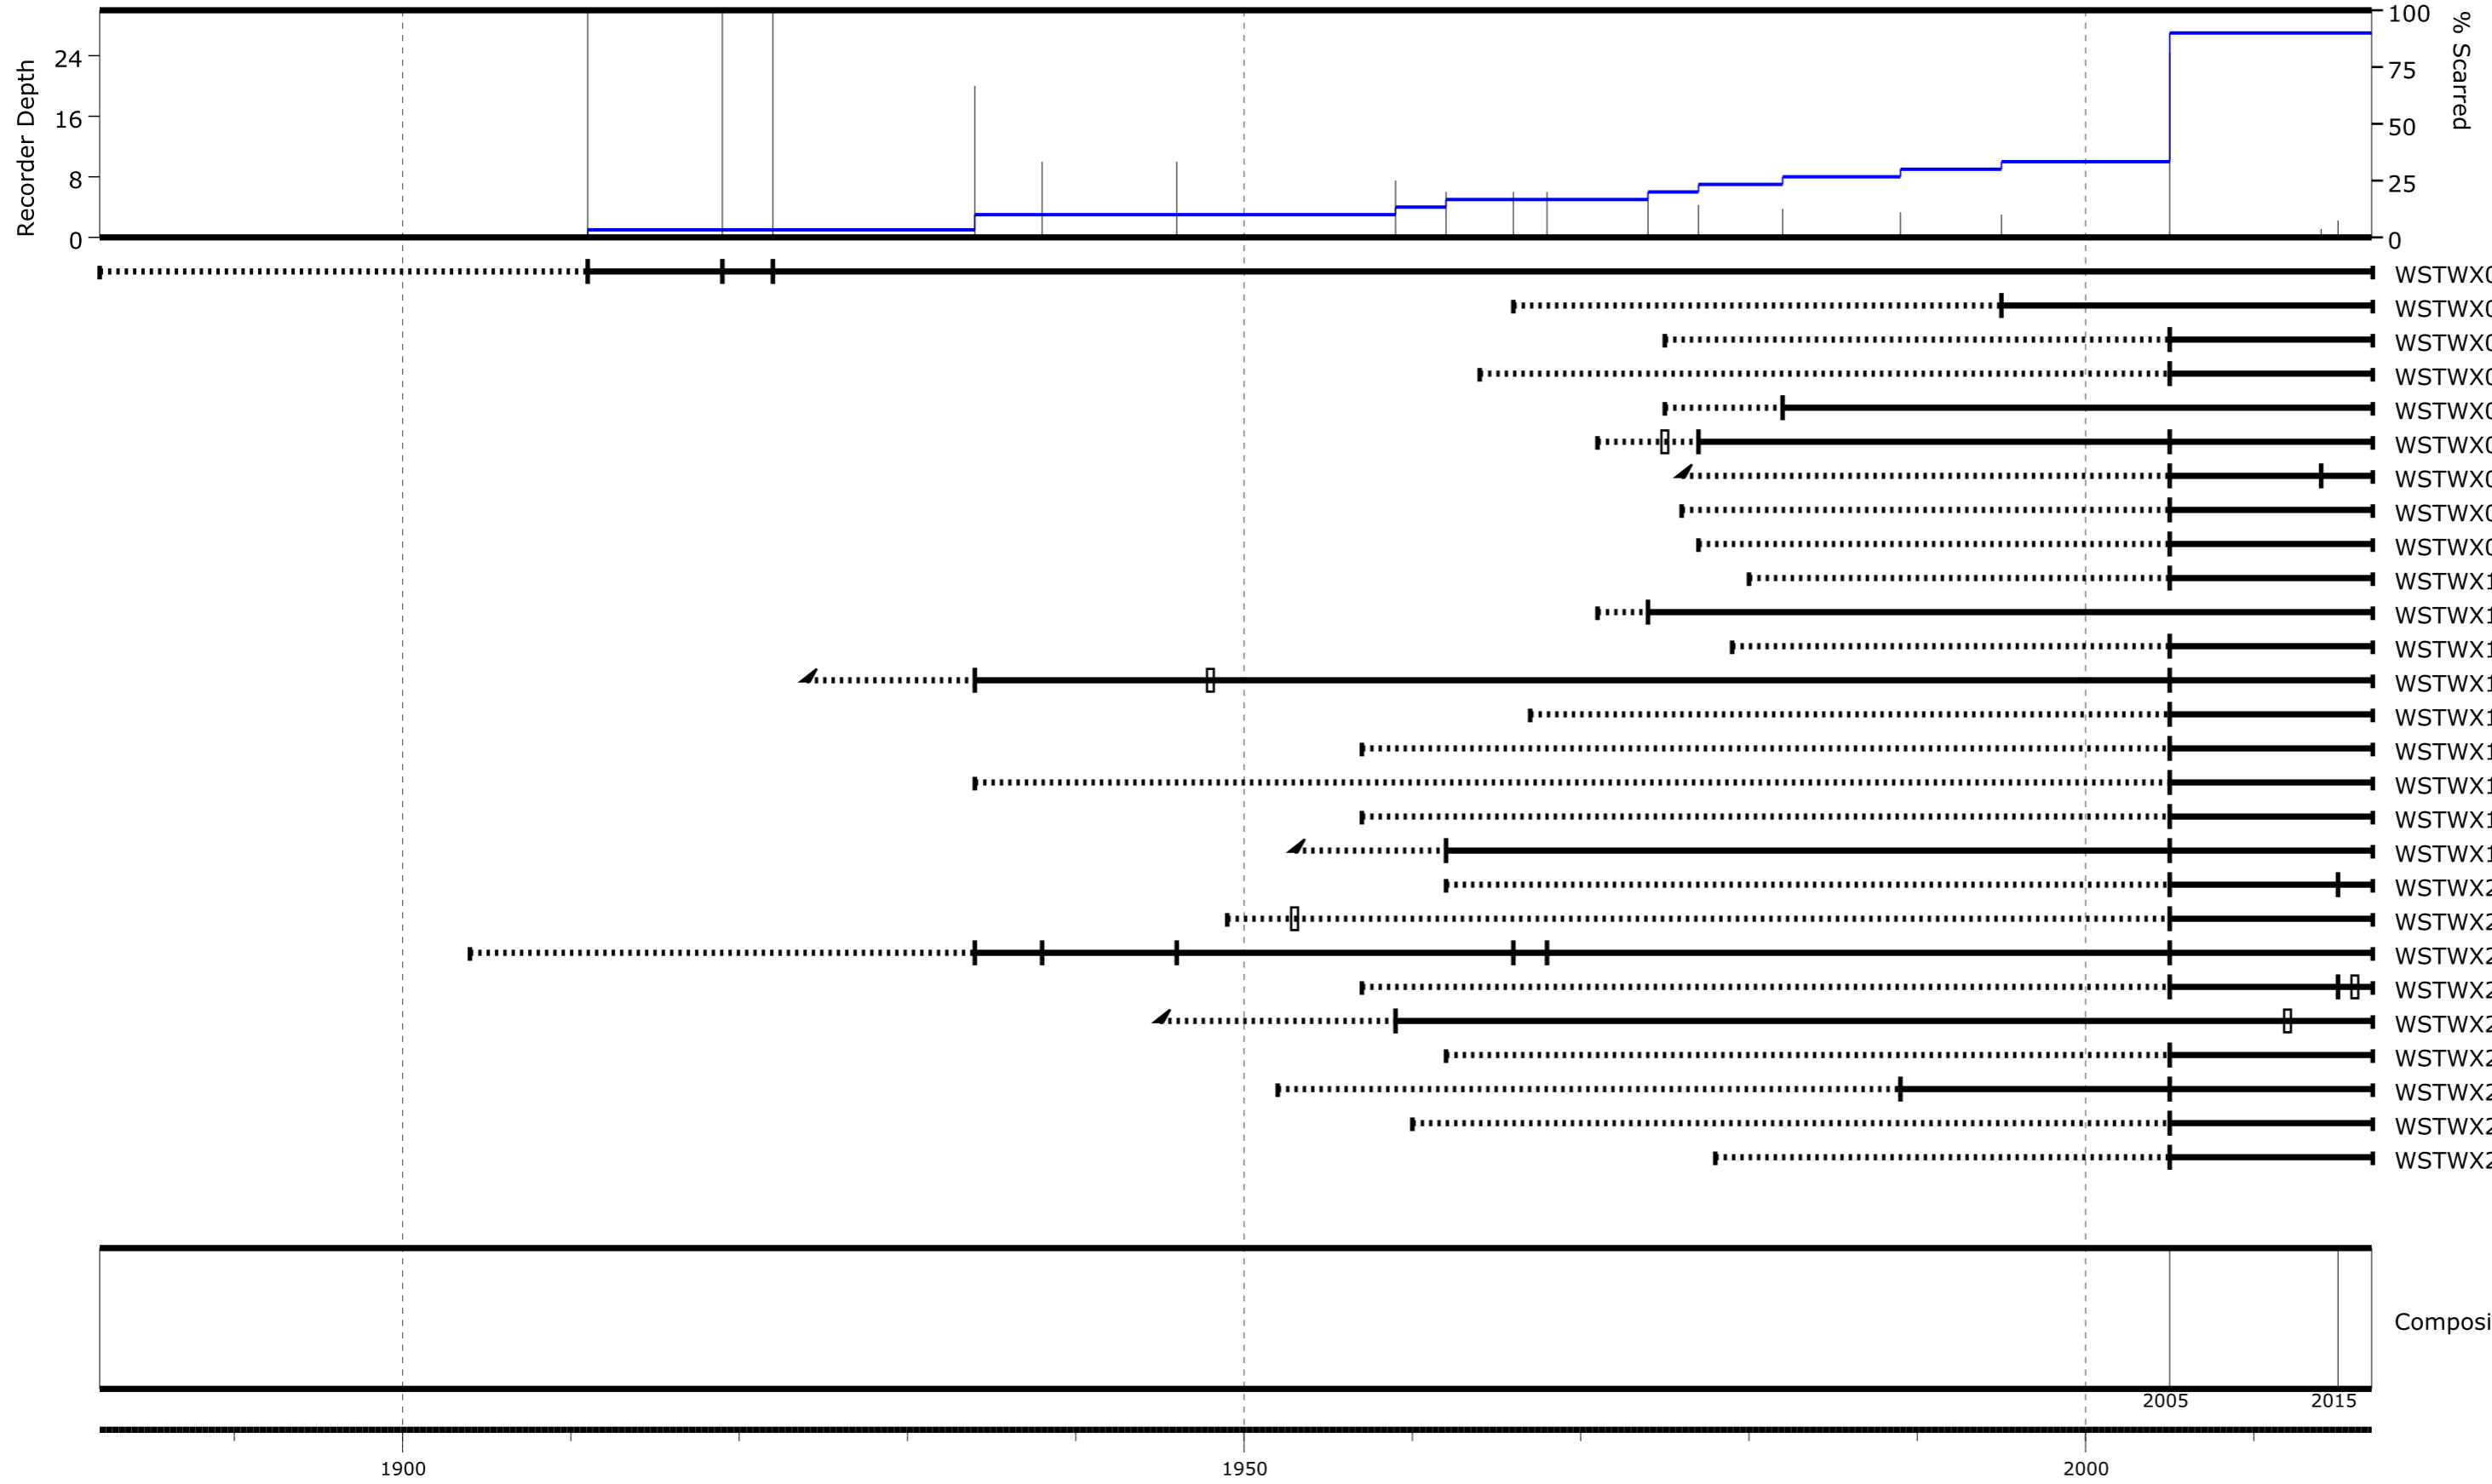

Waste House Run West

— Recorder year
 - - - Non-recorder year
 ■ Fire event
 □ Injury event
 ▣ Inner year with pith
 ▤ Inner year without pith
 ▥ Outer year with bark
 ▧ Outer year without bark

Composite based on fire events and filtered by:
 - Number of trees recording fires ≥ 2
 - Minimum number of samples ≥ 6