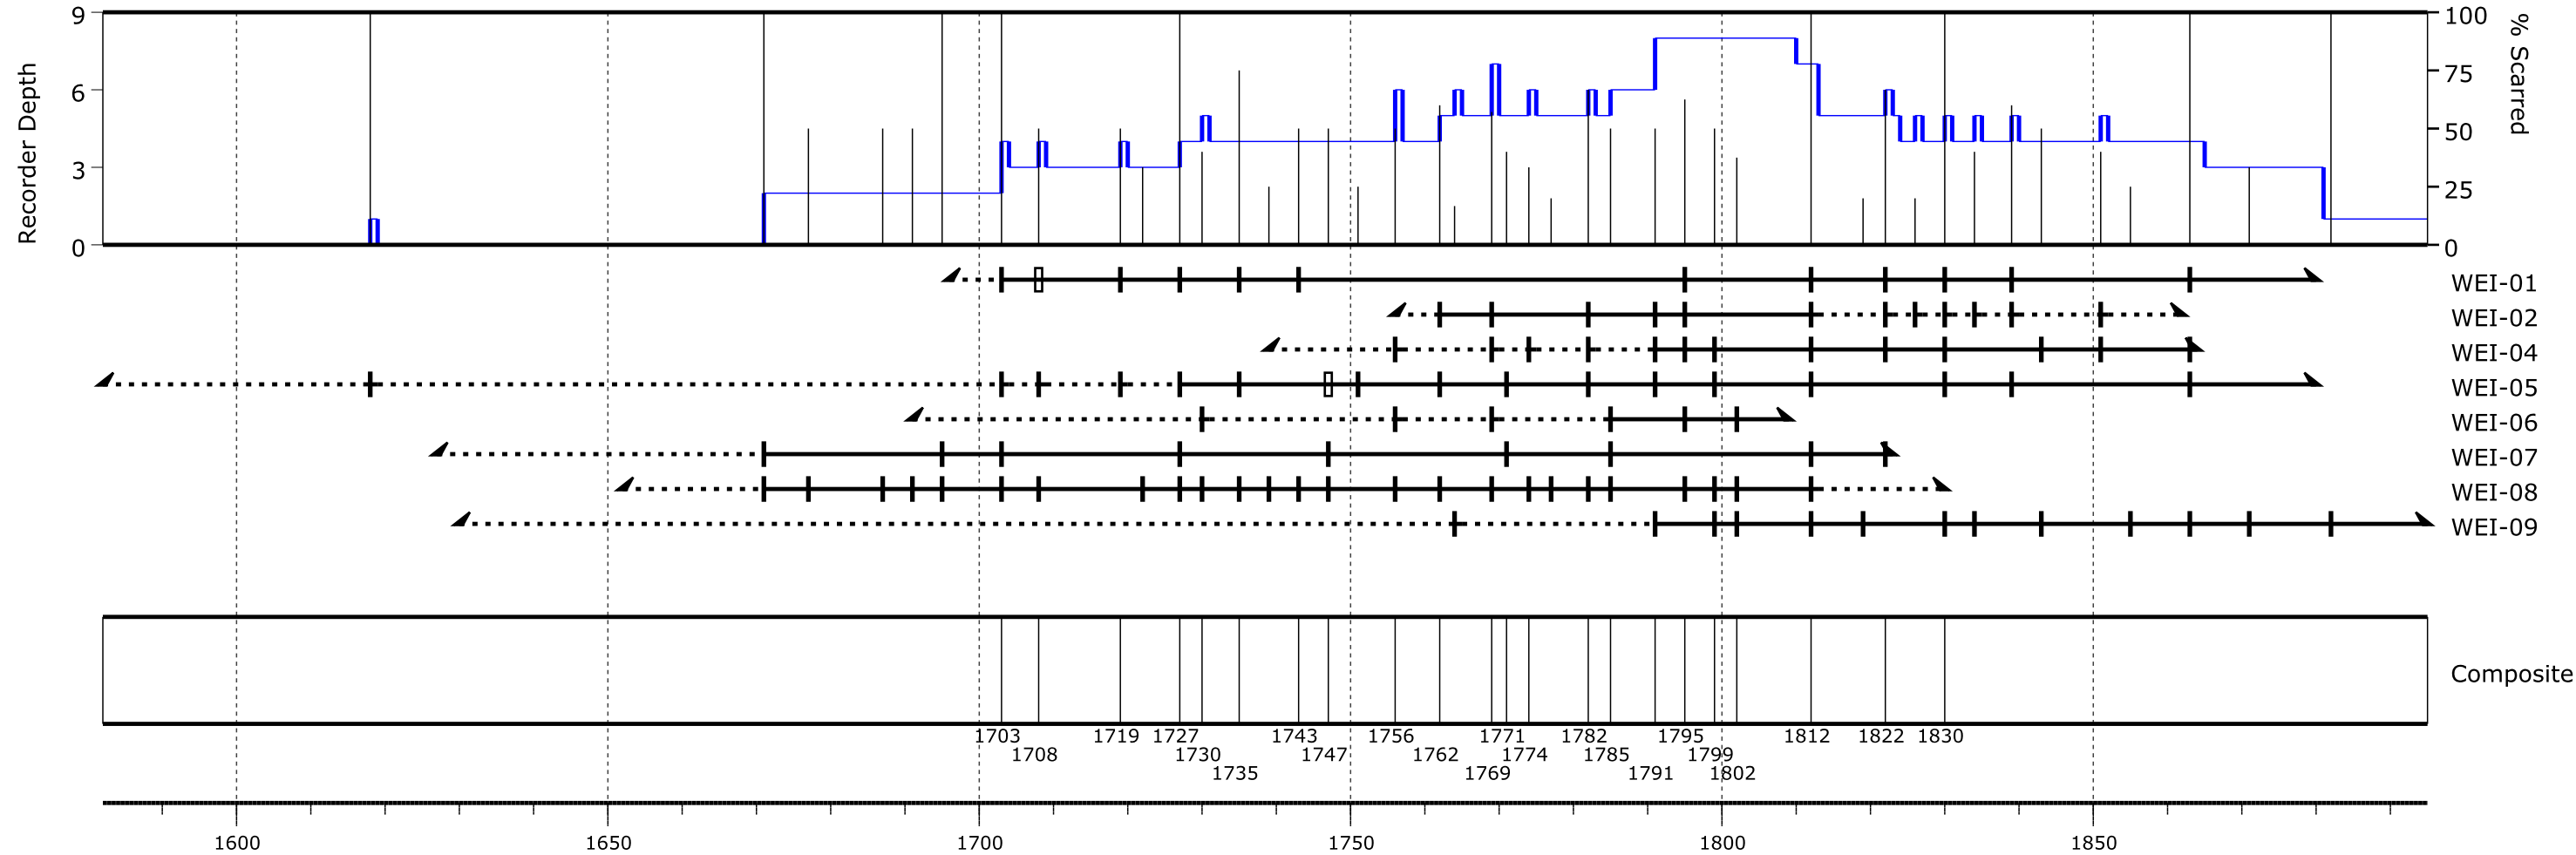

# Weitz

Legend:

- Recorder year
- ... Non-recorder year
- Fire event
- Injury event
- ▴ Inner year with pith
- ▾ Inner year without pith
- Outer year with bark
- Outer year without bark

Composite based on fire events and filtered by:

- Number of trees recording fires  $\geq 2$
- Minimum number of samples  $\geq 6$

Composite