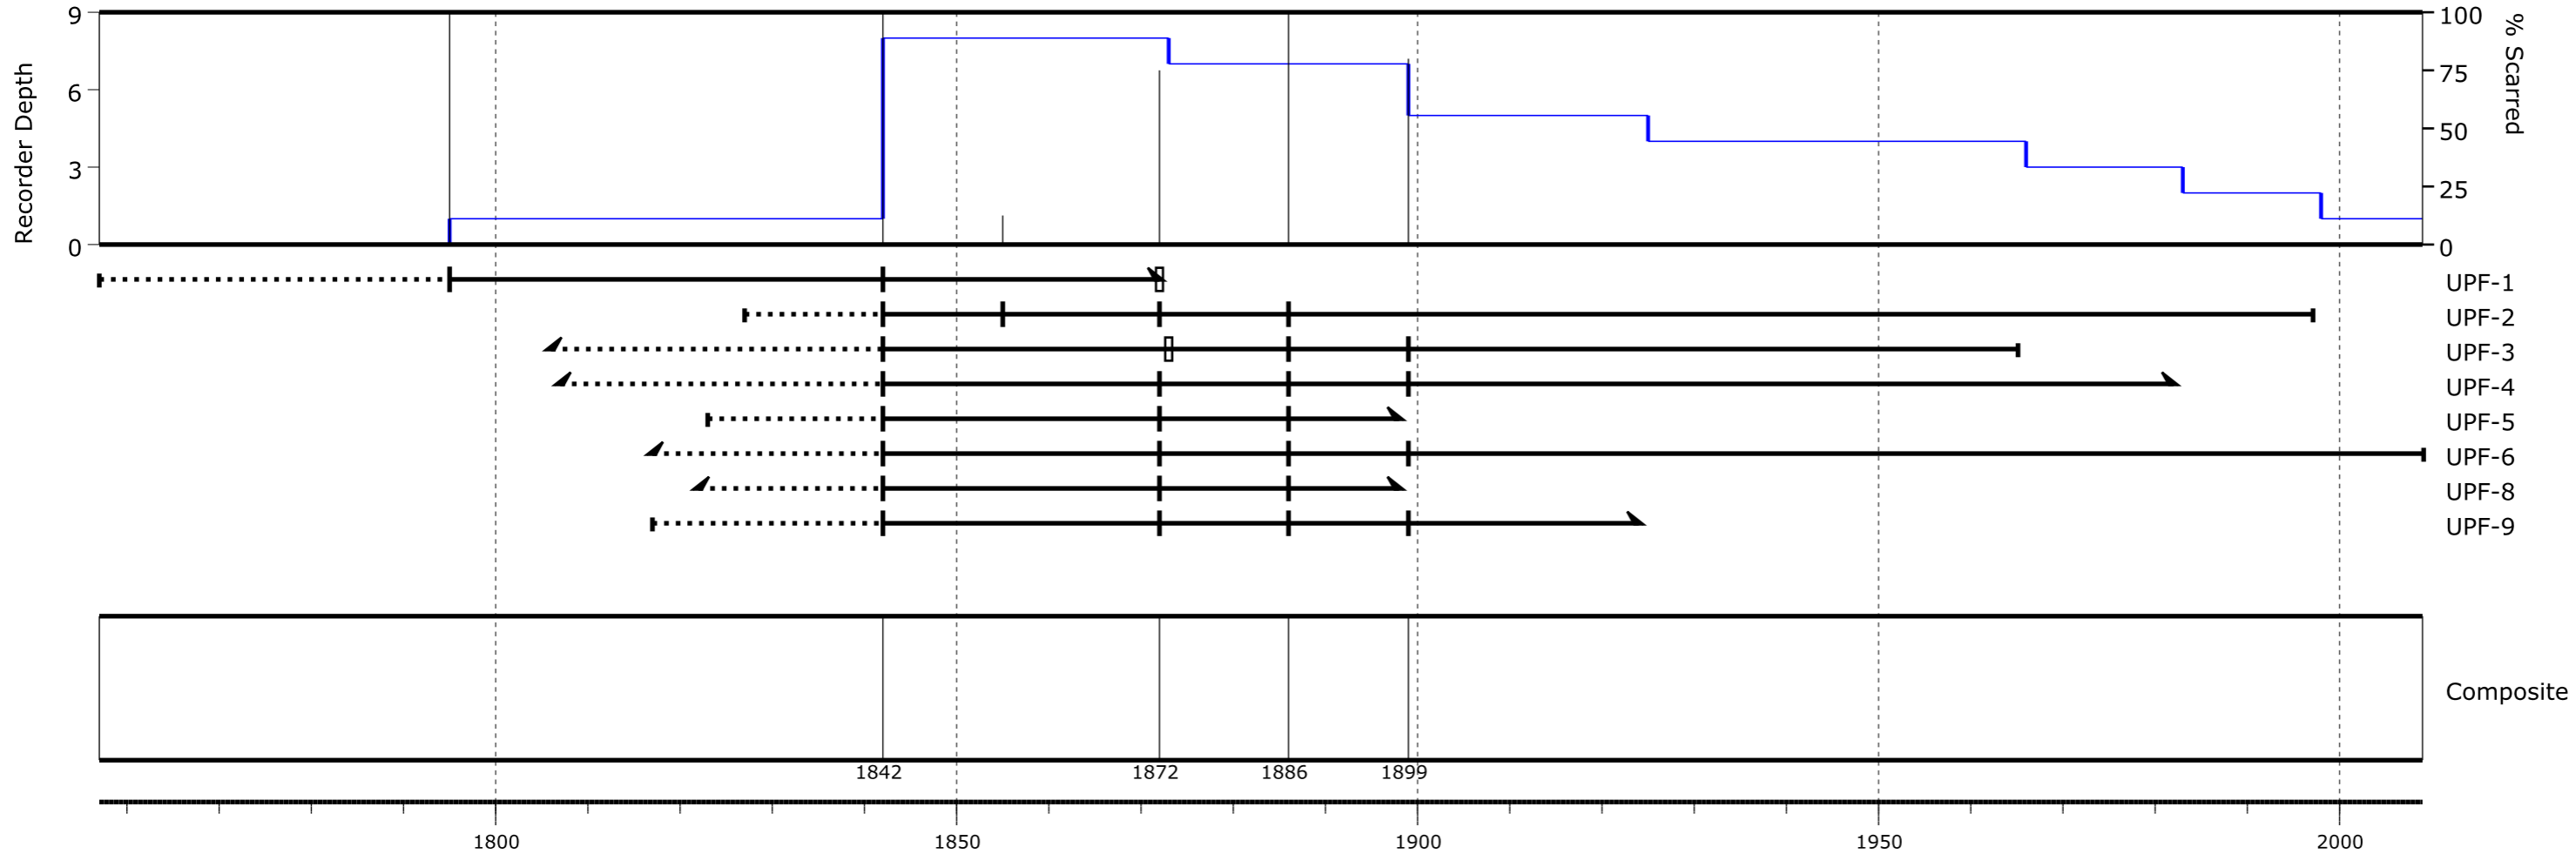

# Upper Pine Flats

- Recorder year
  - ... Non-recorder year
  - █ Fire event
  - Injury event
  - ┆ Inner year with pith
  - ▲ Inner year without pith
  - ┆ Outer year with bark
  - ▶ Outer year without bark
- Composite based on fire events and filtered by
- Number of trees recording fires  $\geq 2$
  - Minimum number of samples  $\geq 5$

Composite