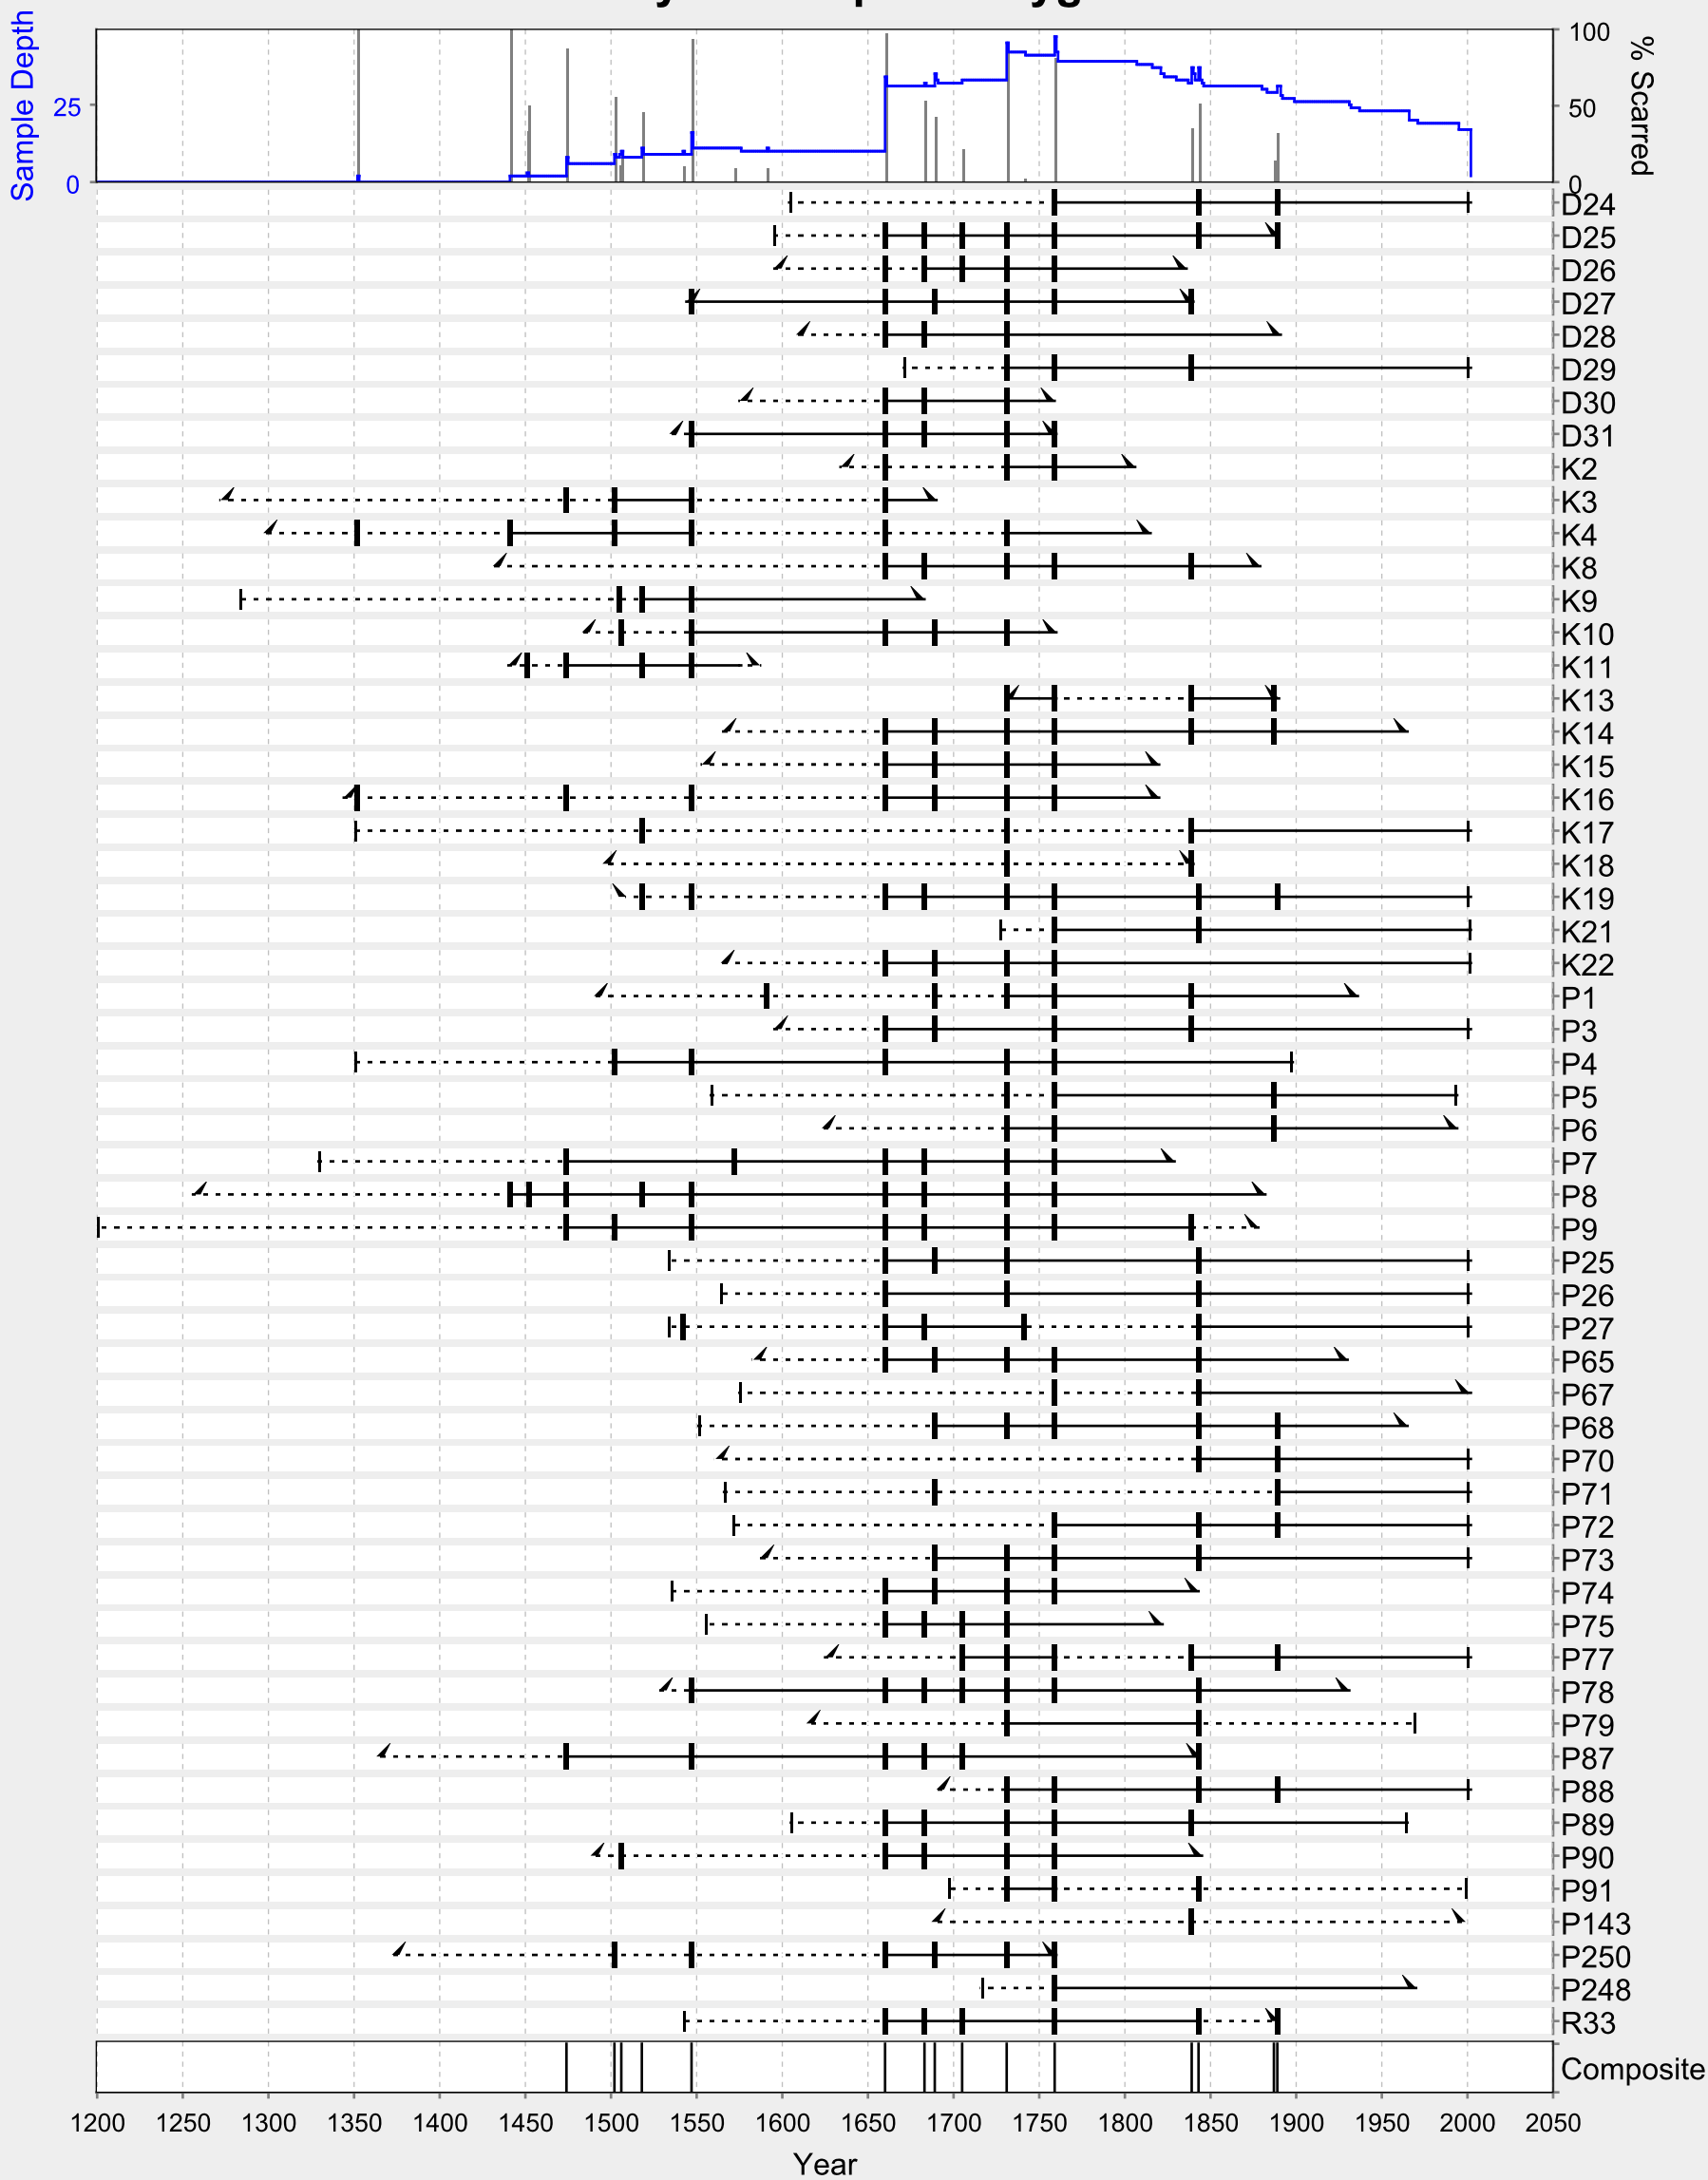

Twenty Mile Aspect Polygon 10

■ Fire Event □ Injury Event ◀ Inner Year ▶ Outer Year | Pith and Bark
 — Recorder Year Non-Recorder Year

Minimum Percent Scarred: 0 Include Other Injuries: No
 Minimum Number Samples Scarred: 2 Minimum Sample Depth: 5