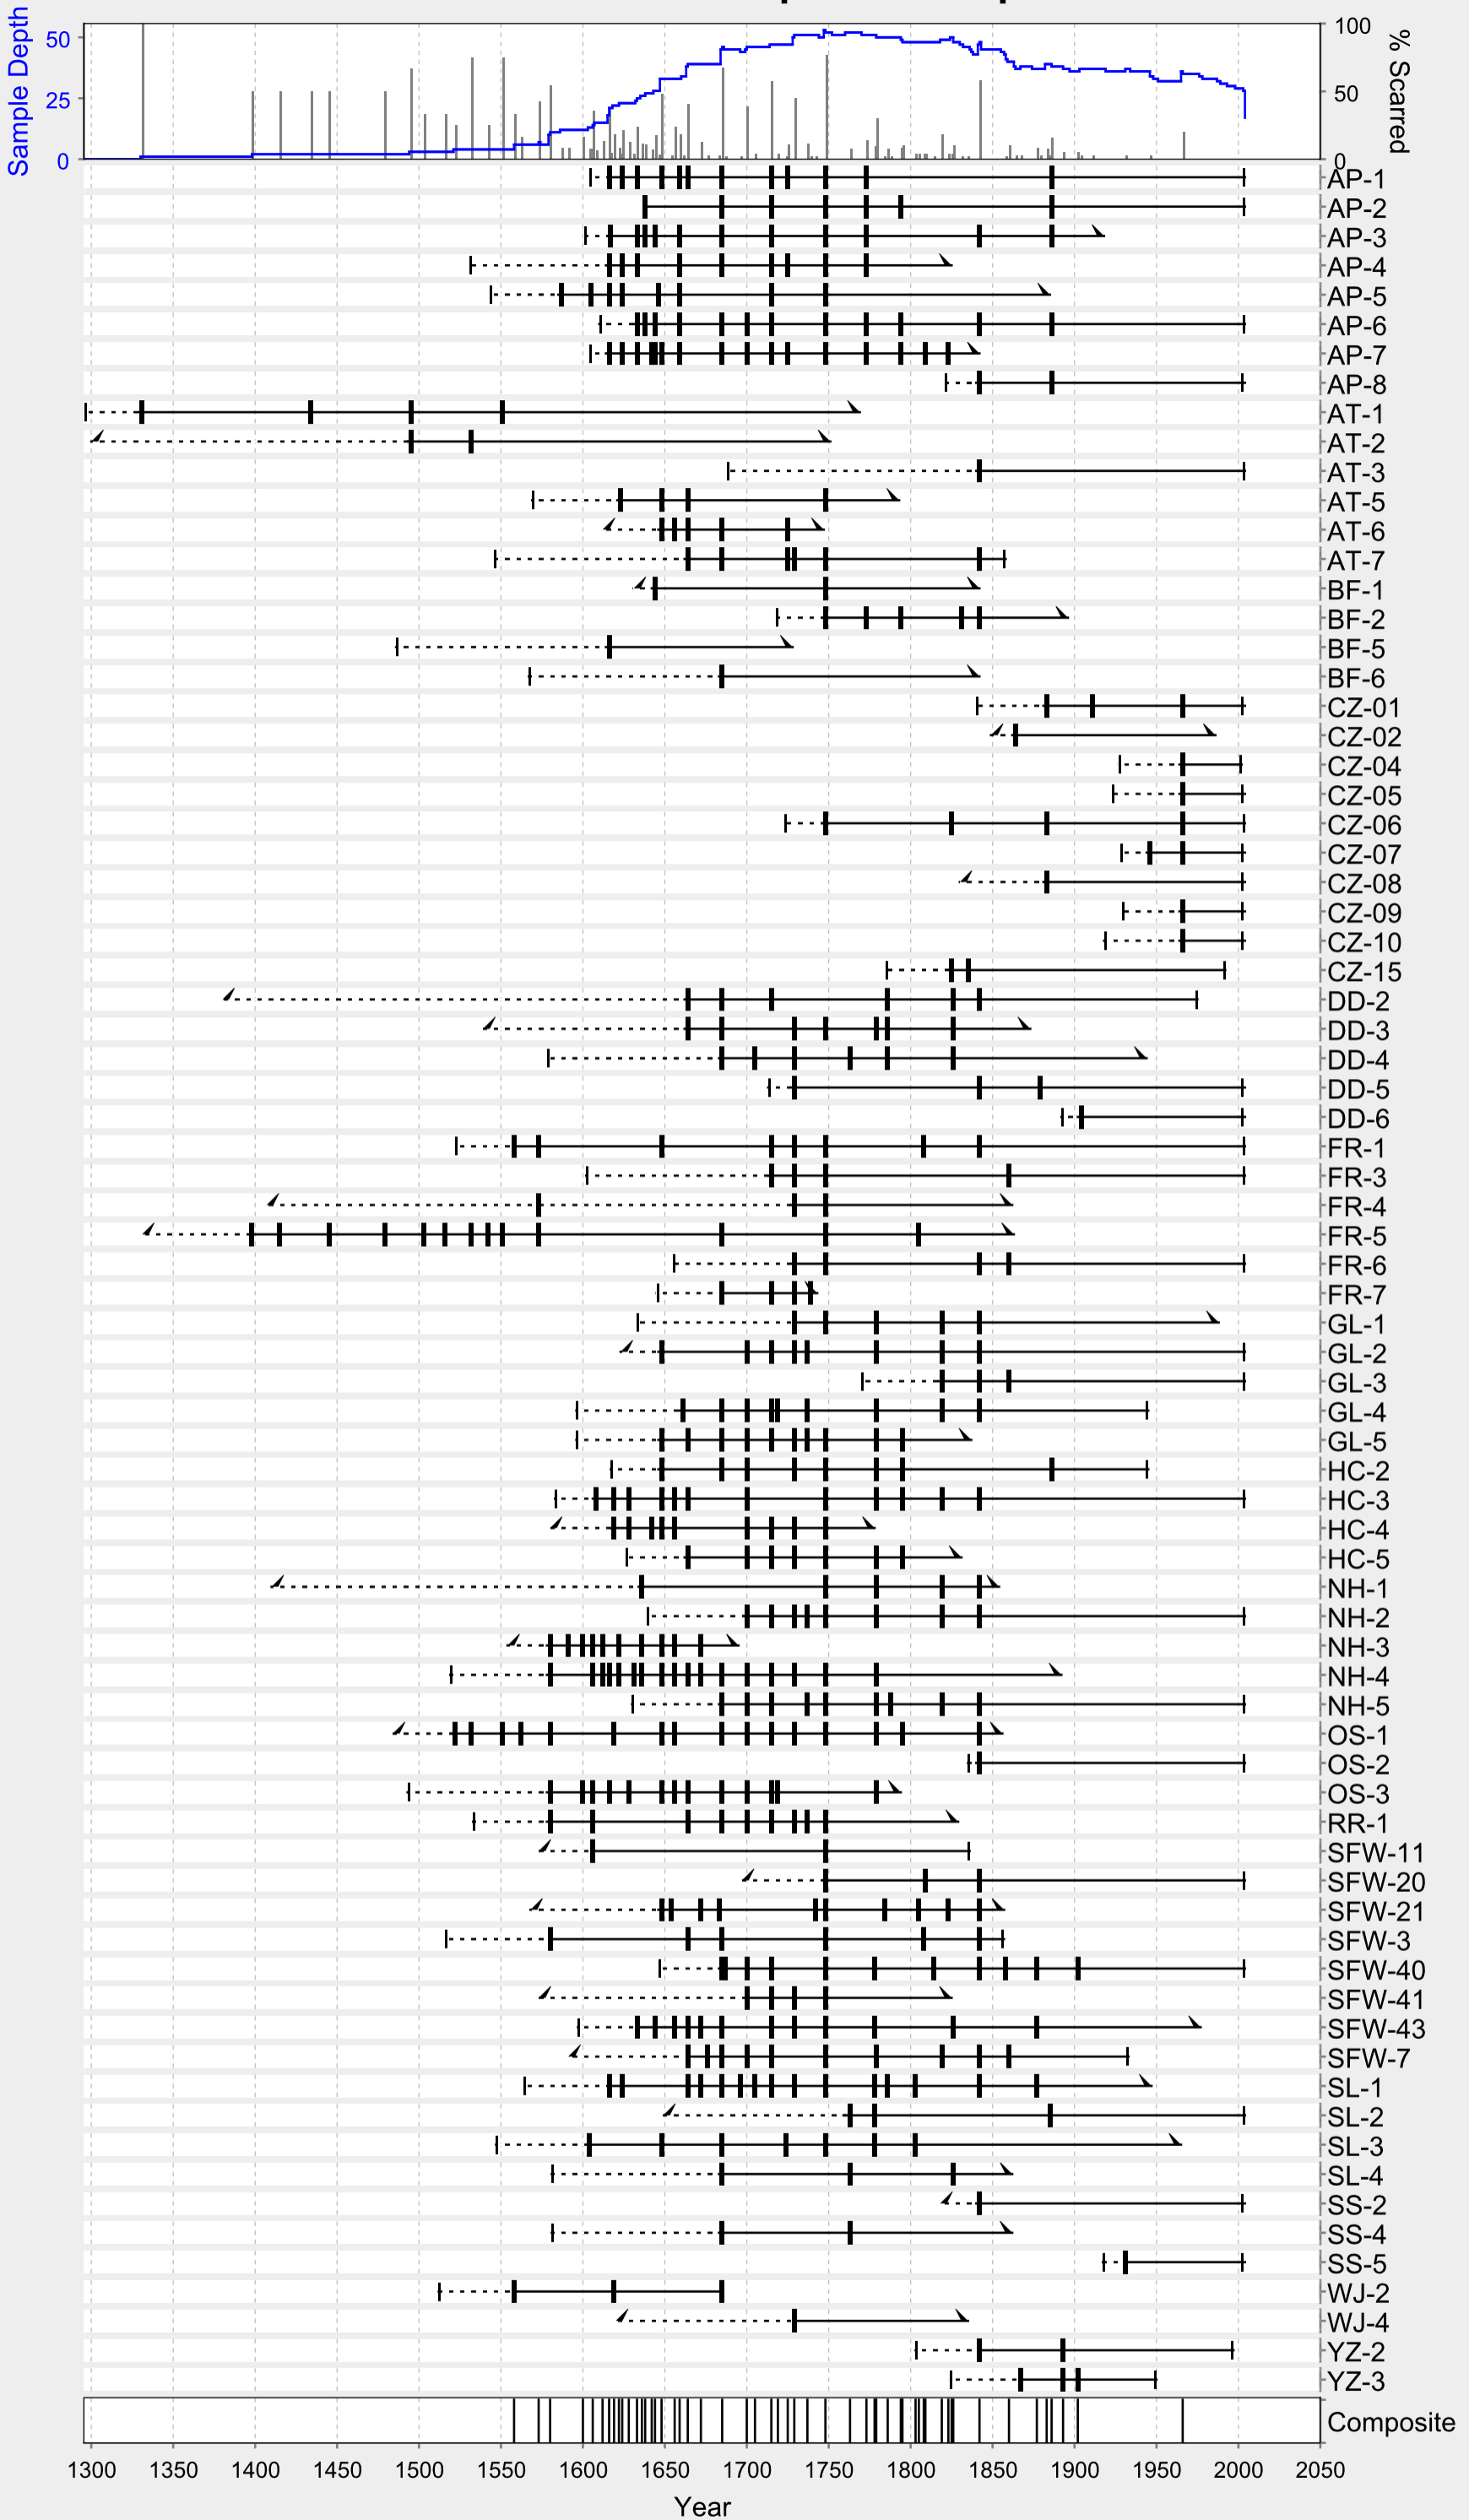

Santa Fe Watershed ponderosa pine

Fire Event
 Injury Event
 Inner Year
 Outer Year
 Pith and Bark

Recorder Year
 Non-Recorder Year

Minimum Percent Scared: 0

Include Other Injuries: No

Minimum Number Samples Scared: 2

Minimum Sample Depth: 5