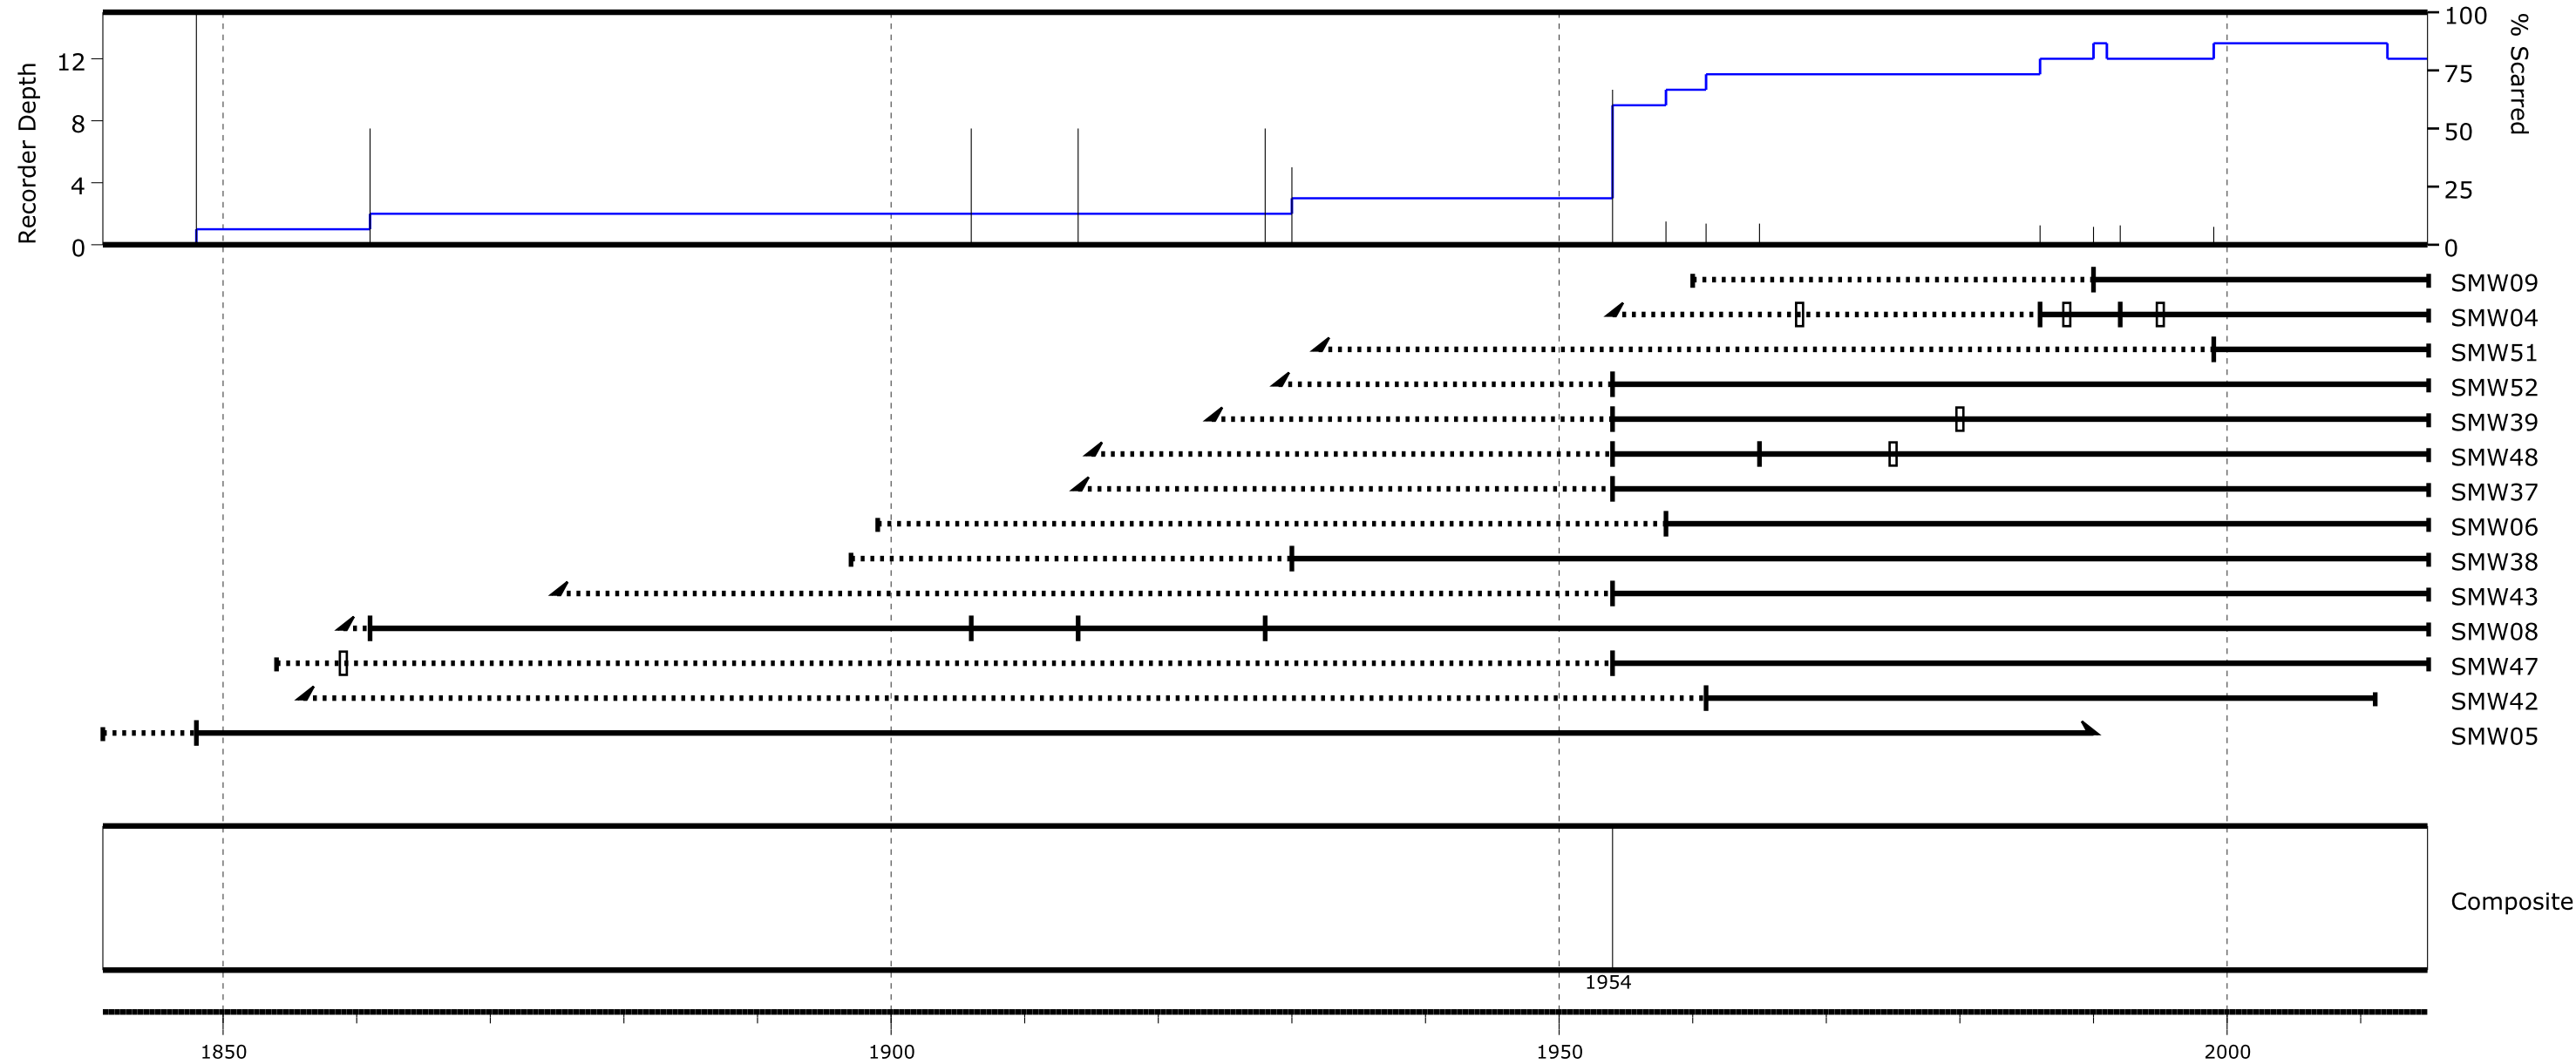

Spring Mountain West

- Recorder year
 - - - Non-recorder year
 - █ Fire event
 - Injury event
 - ┆ Inner year with pith
 - ▲ Inner year without pith
 - ┆ Outer year with bark
 - ▶ Outer year without bark
- Composite based on fire events and filtered by:
- Number of trees recording fires ≥ 2
 - Minimum number of samples ≥ 6

Composite