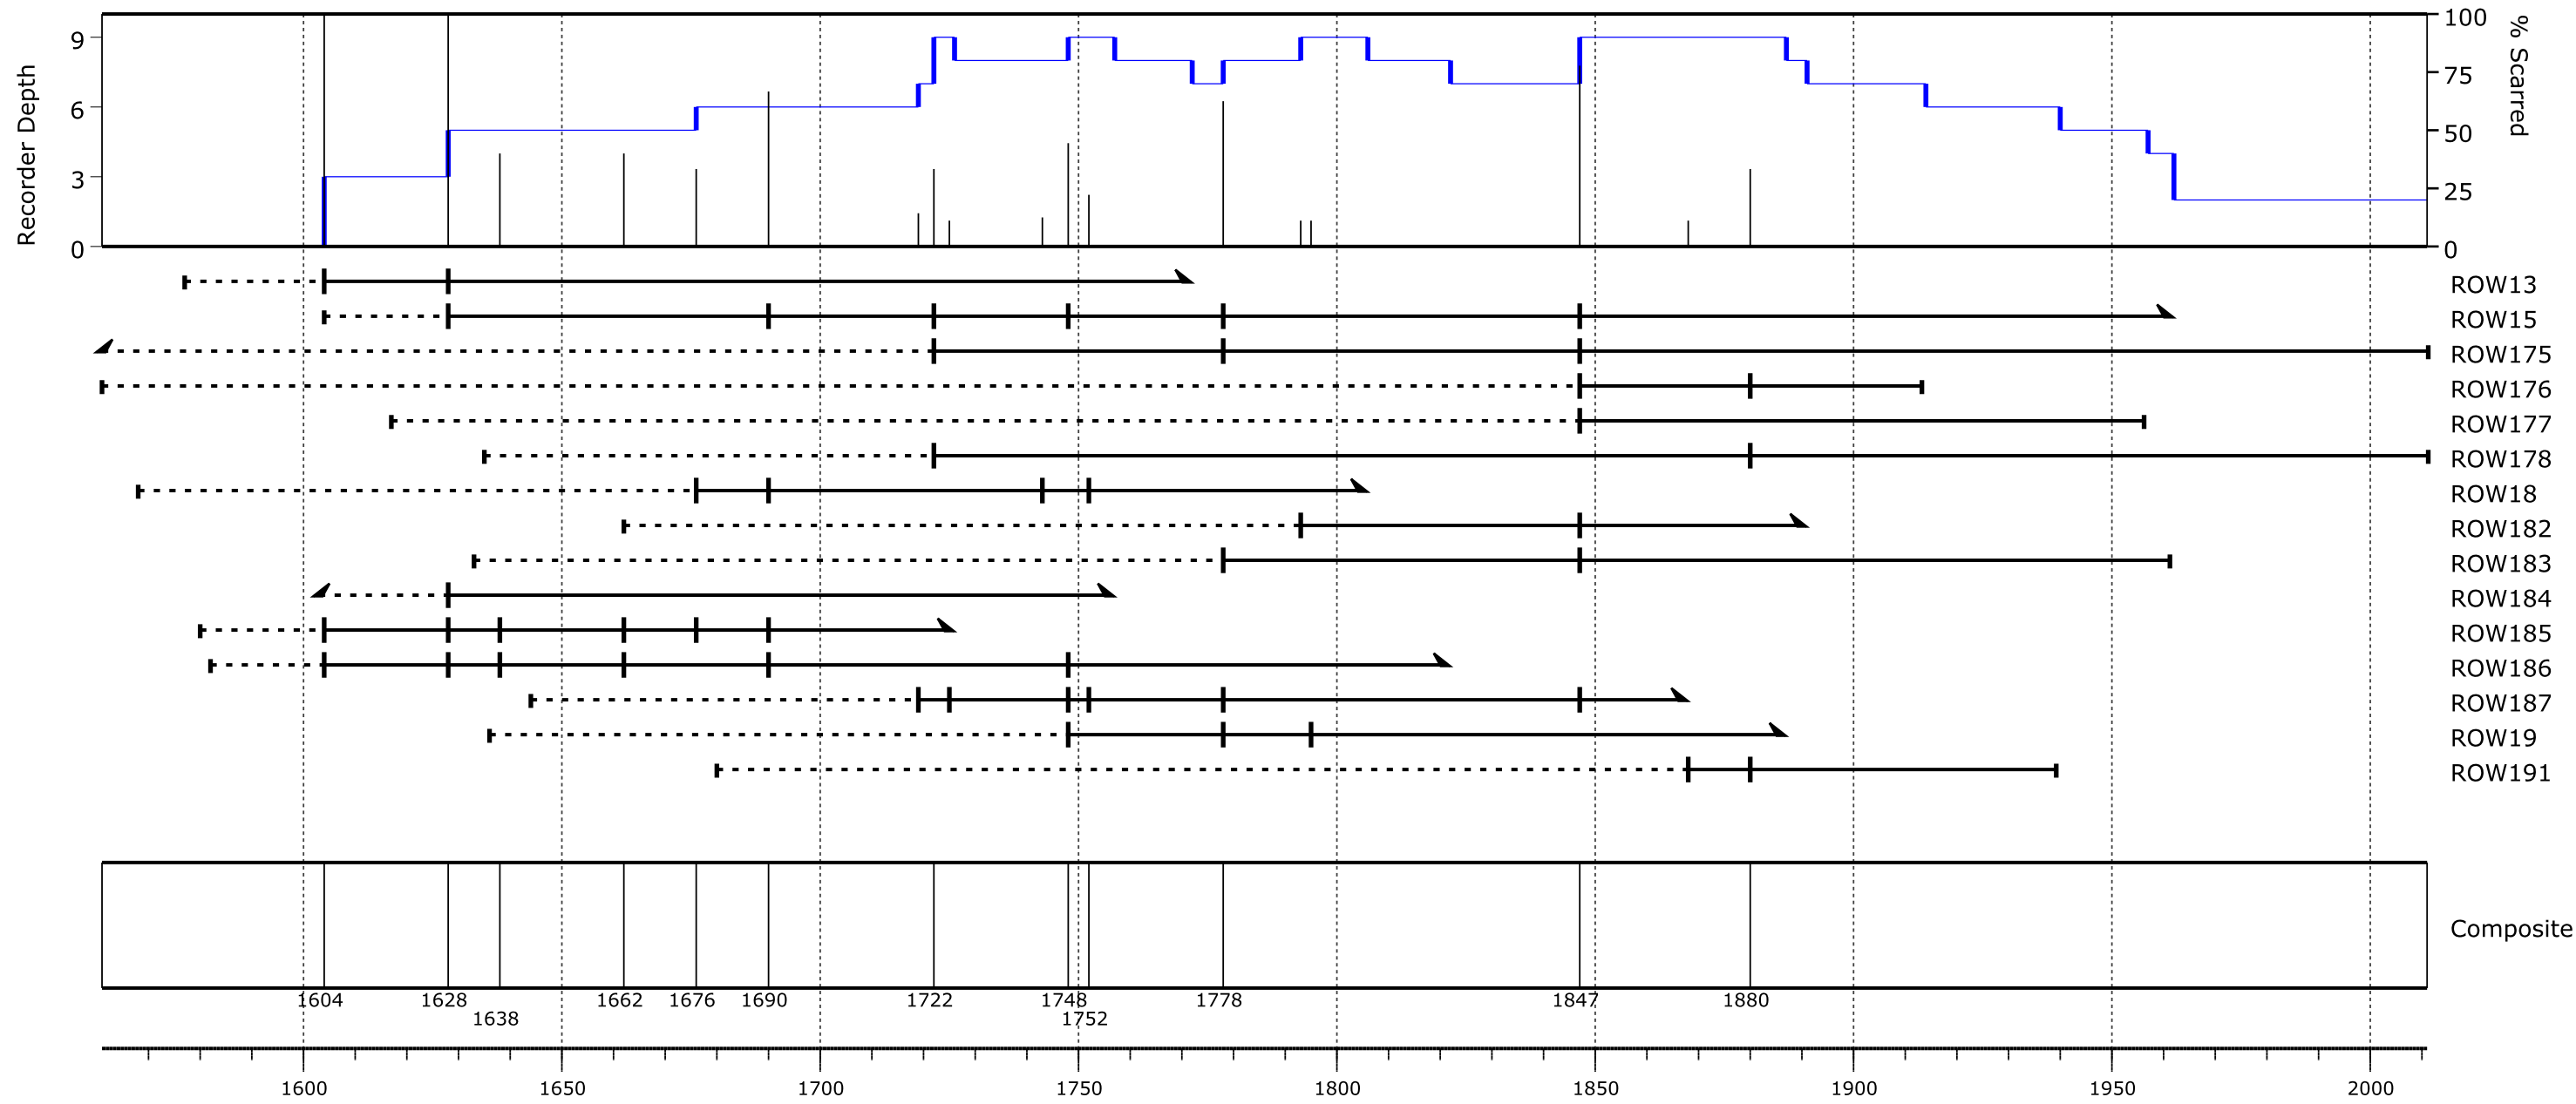

Rowe Mesa northeast - IMPD USROW004

- Recorder year
- ... Non-recorder year
- █ Fire event
- Injury event
- ┆ Inner year with pith
- ▲ Inner year without pith
- ┆ Outer year with bark
- ▶ Outer year without bark

Composite based on fire events and filtered by
 - Number of trees recording fires ≥ 2
 - Minimum number of samples ≥ 5