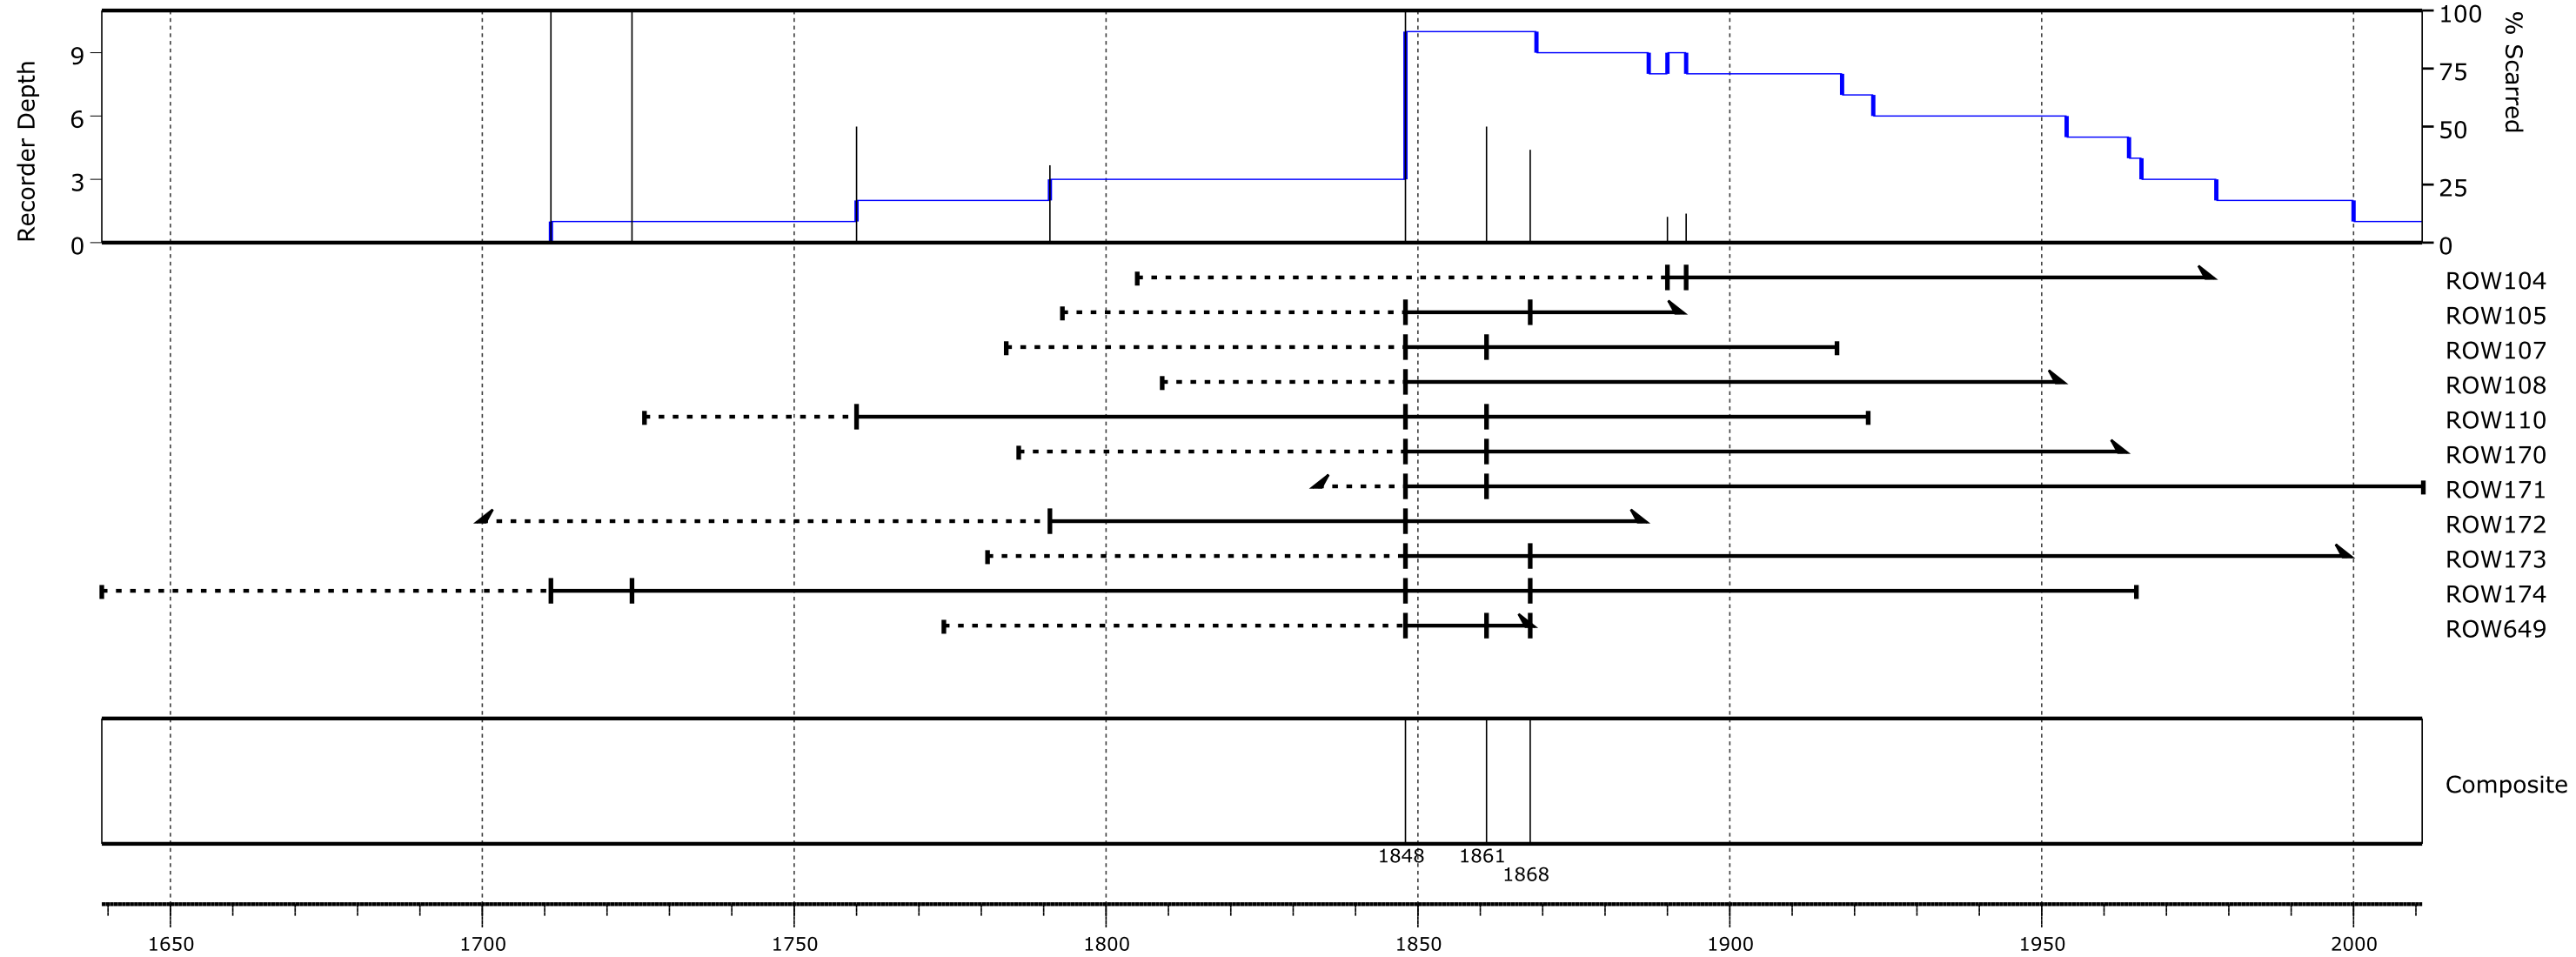

Rowe Mesa north - IMPD USROW003

- Recorder year
- - - Non-recorder year
- █ Fire event
- ▣ Injury event
- ┆ Inner year with pith
- ┆ Inner year without pith
- ┆ Outer year with bark
- ┆ Outer year without bark

Composite based on fire events and filtered by
 - Number of trees recording fires ≥ 2
 - Minimum number of samples ≥ 5