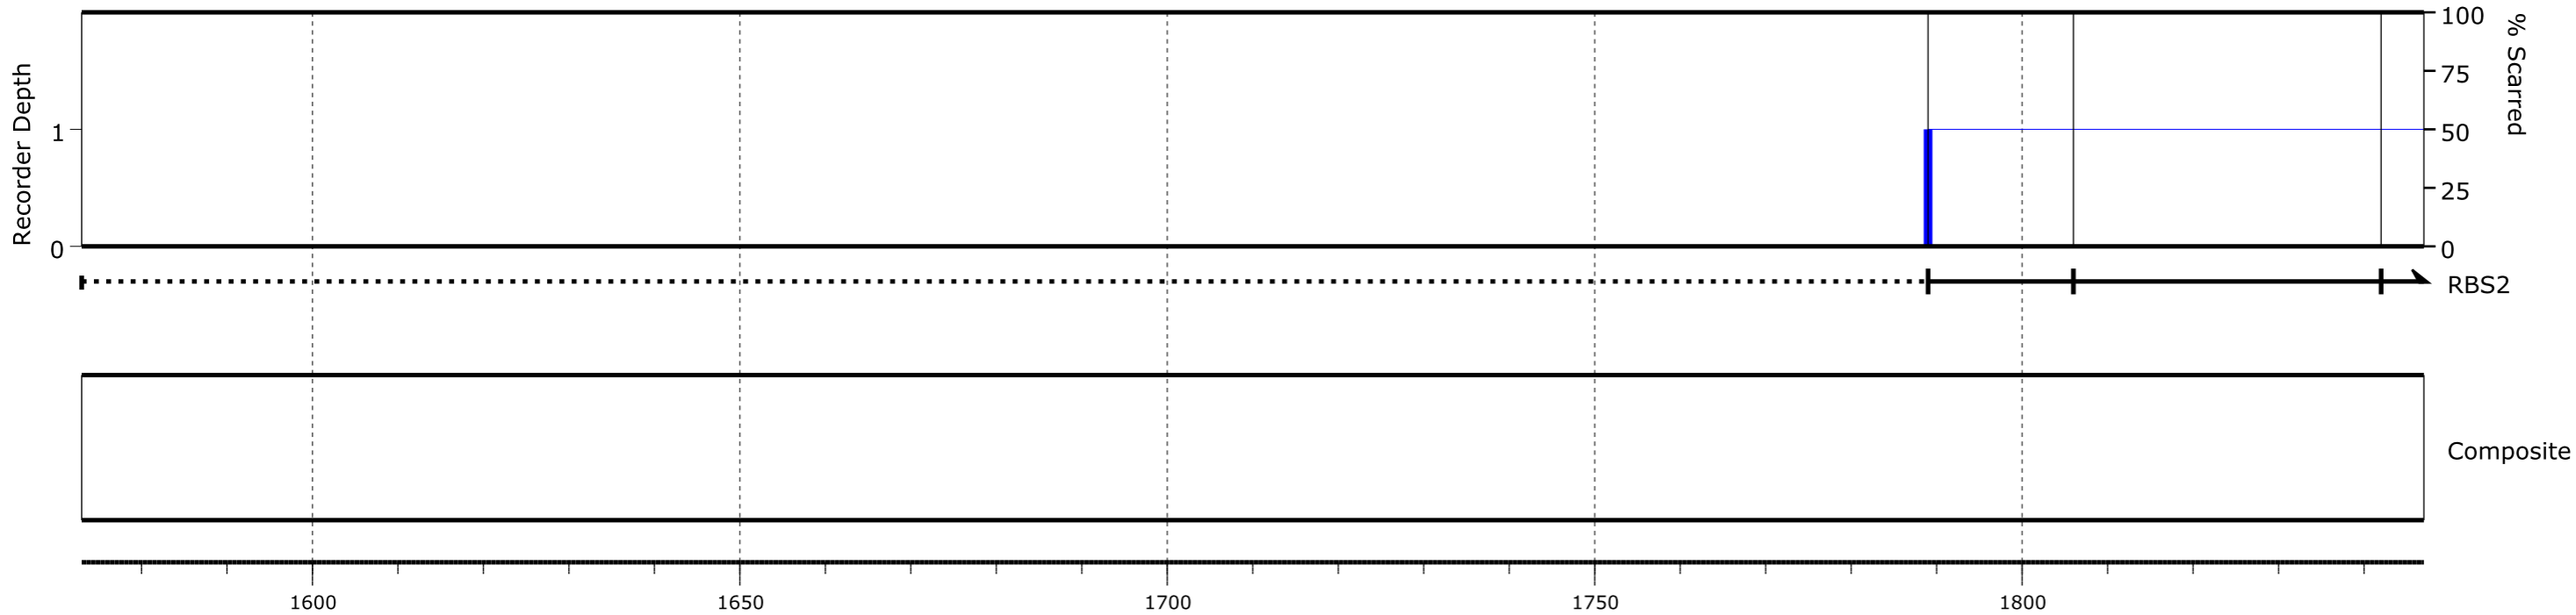

Redondo Border South plot 1

- Recorder year
 - - - Non-recorder year
 - █ Fire event
 - ▭ Injury event
 - ▣ Inner year with pith
 - ▤ Inner year without pith
 - ▥ Outer year with bark
 - ▧ Outer year without bark
- Composite based on fire events and filtered by
- Number of trees recording fires ≥ 2
 - Minimum number of samples ≥ 5