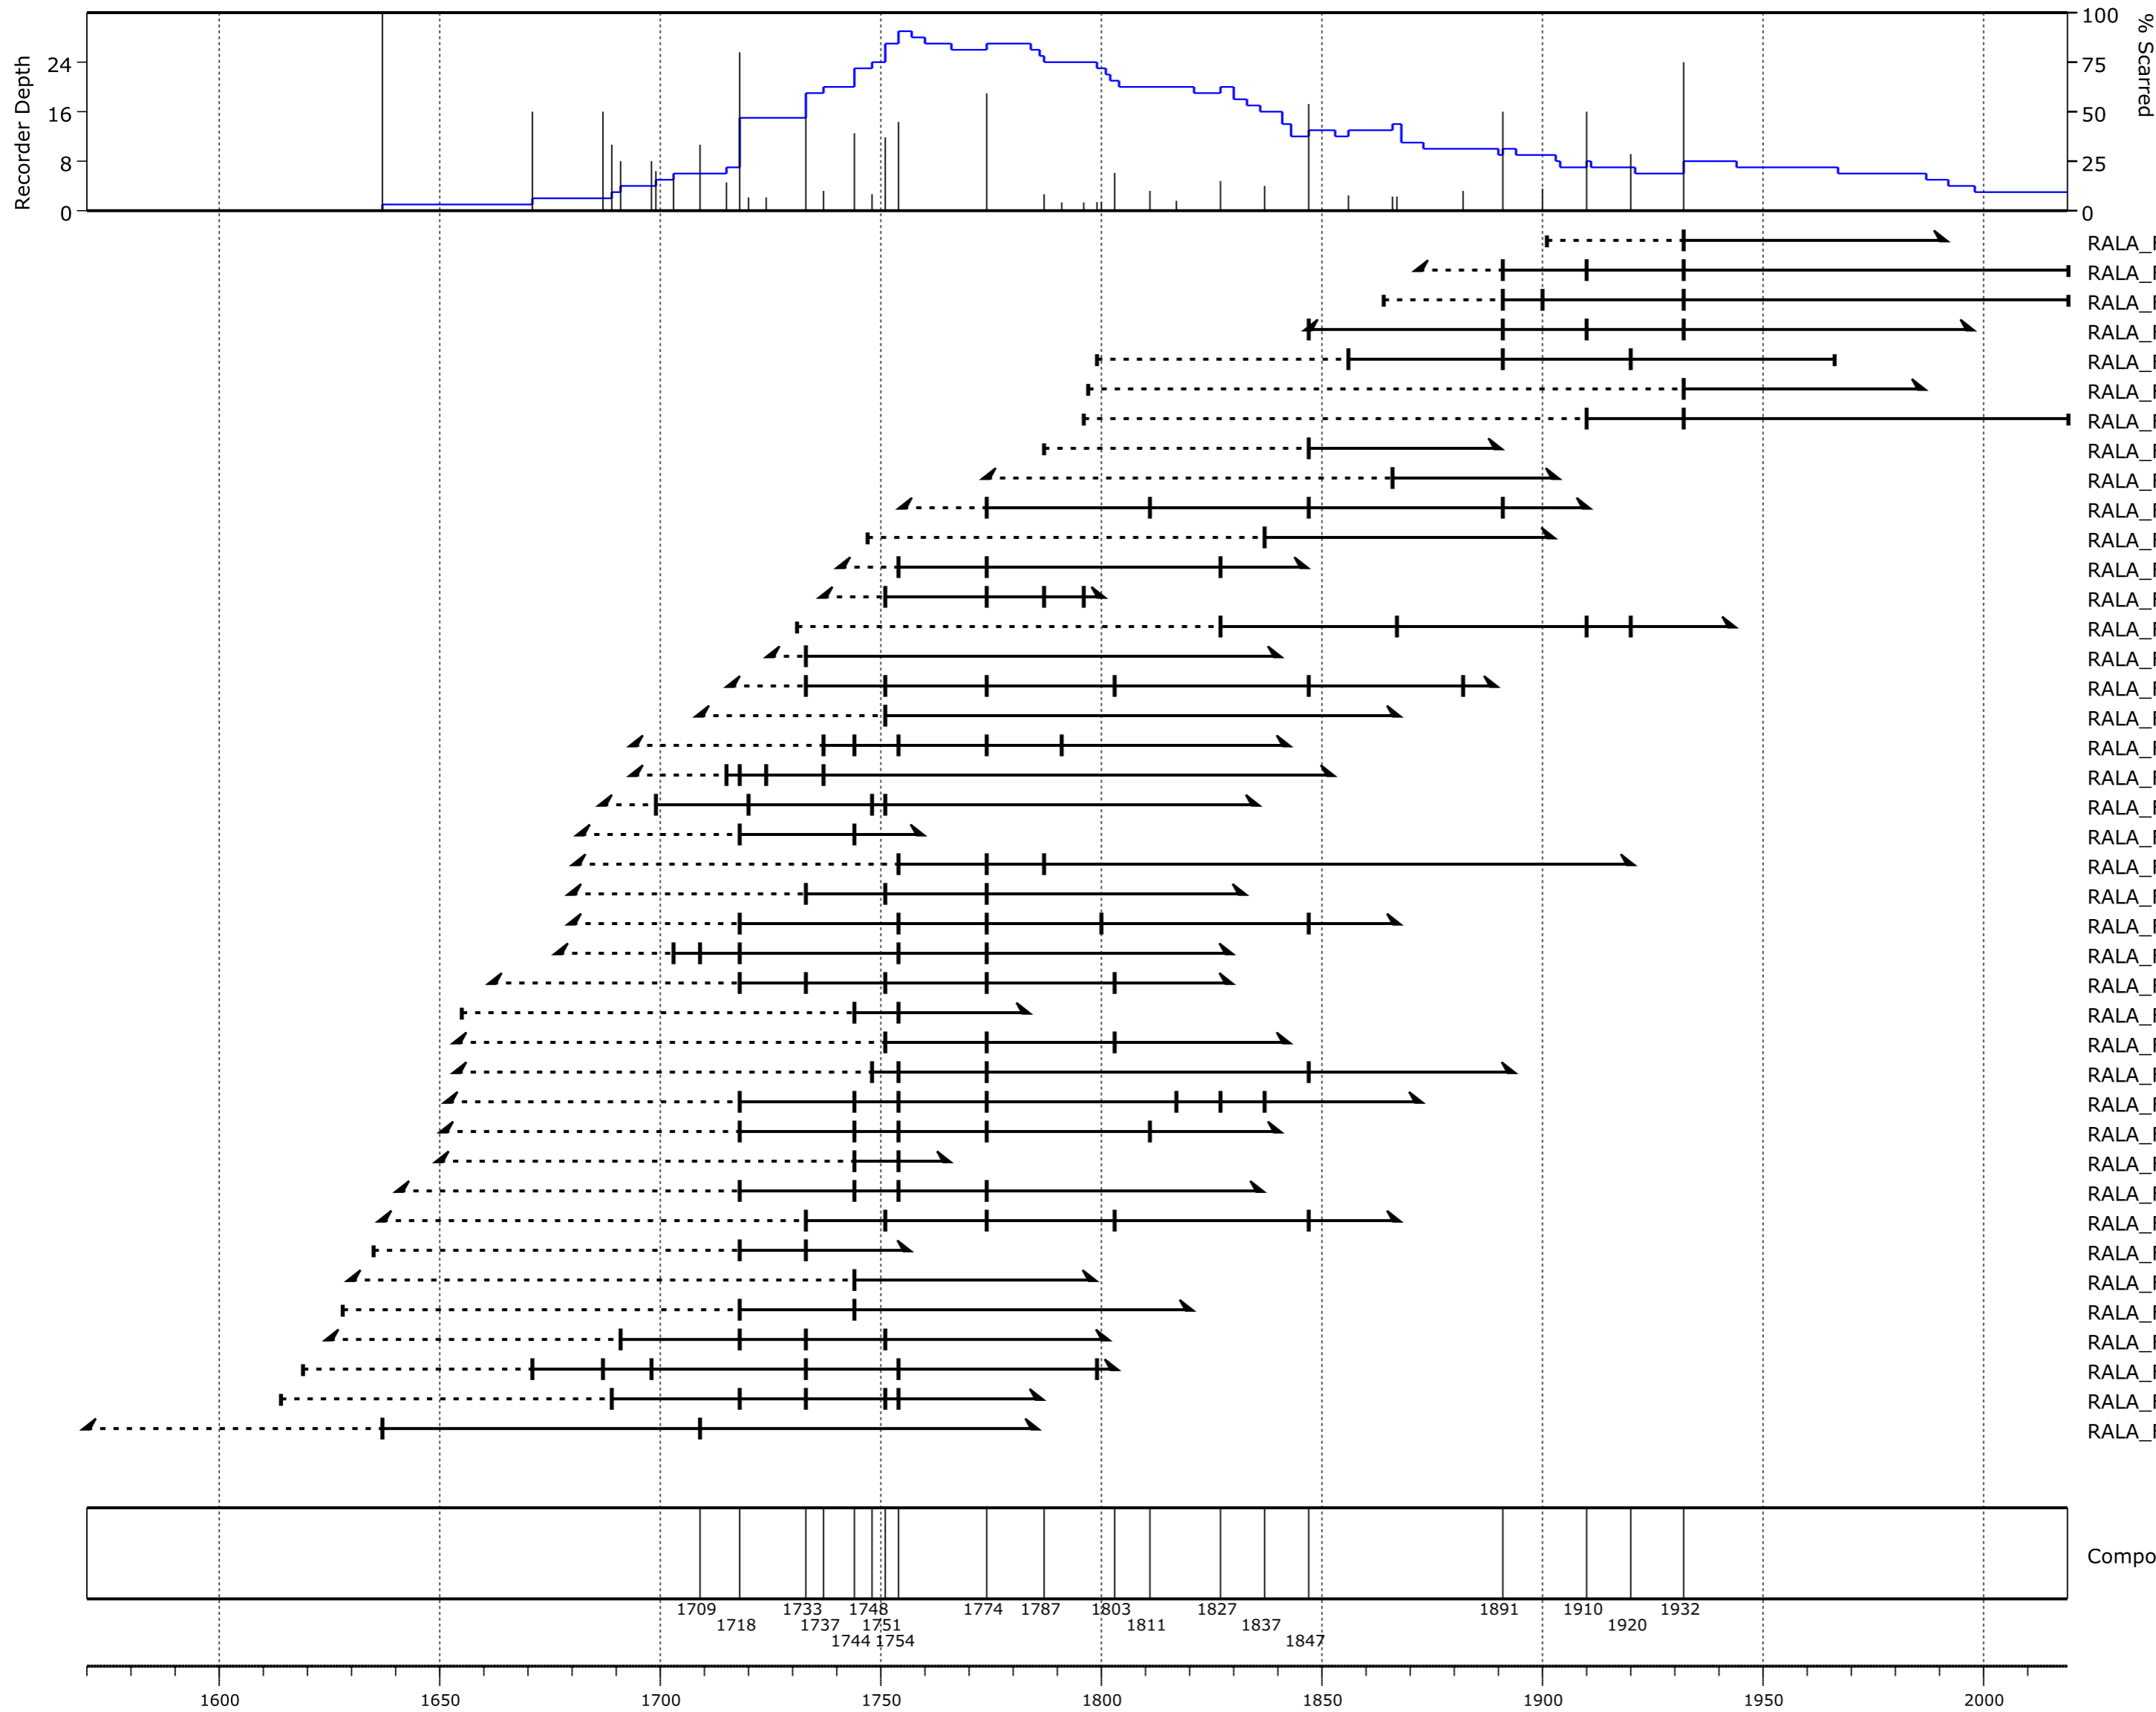

Ramsey Lake - IMPD USRAM001

— Recorder year
 - - - Non-recorder year
 | Fire event
 □ Injury event
 |· Inner year with pith
 / Inner year without pith
 |· Outer year with bark
 / Outer year without bark

Composite based on fire events and filtered by:
 - Number of trees recording fires ≥ 2
 - Minimum number of samples ≥ 5

Composite