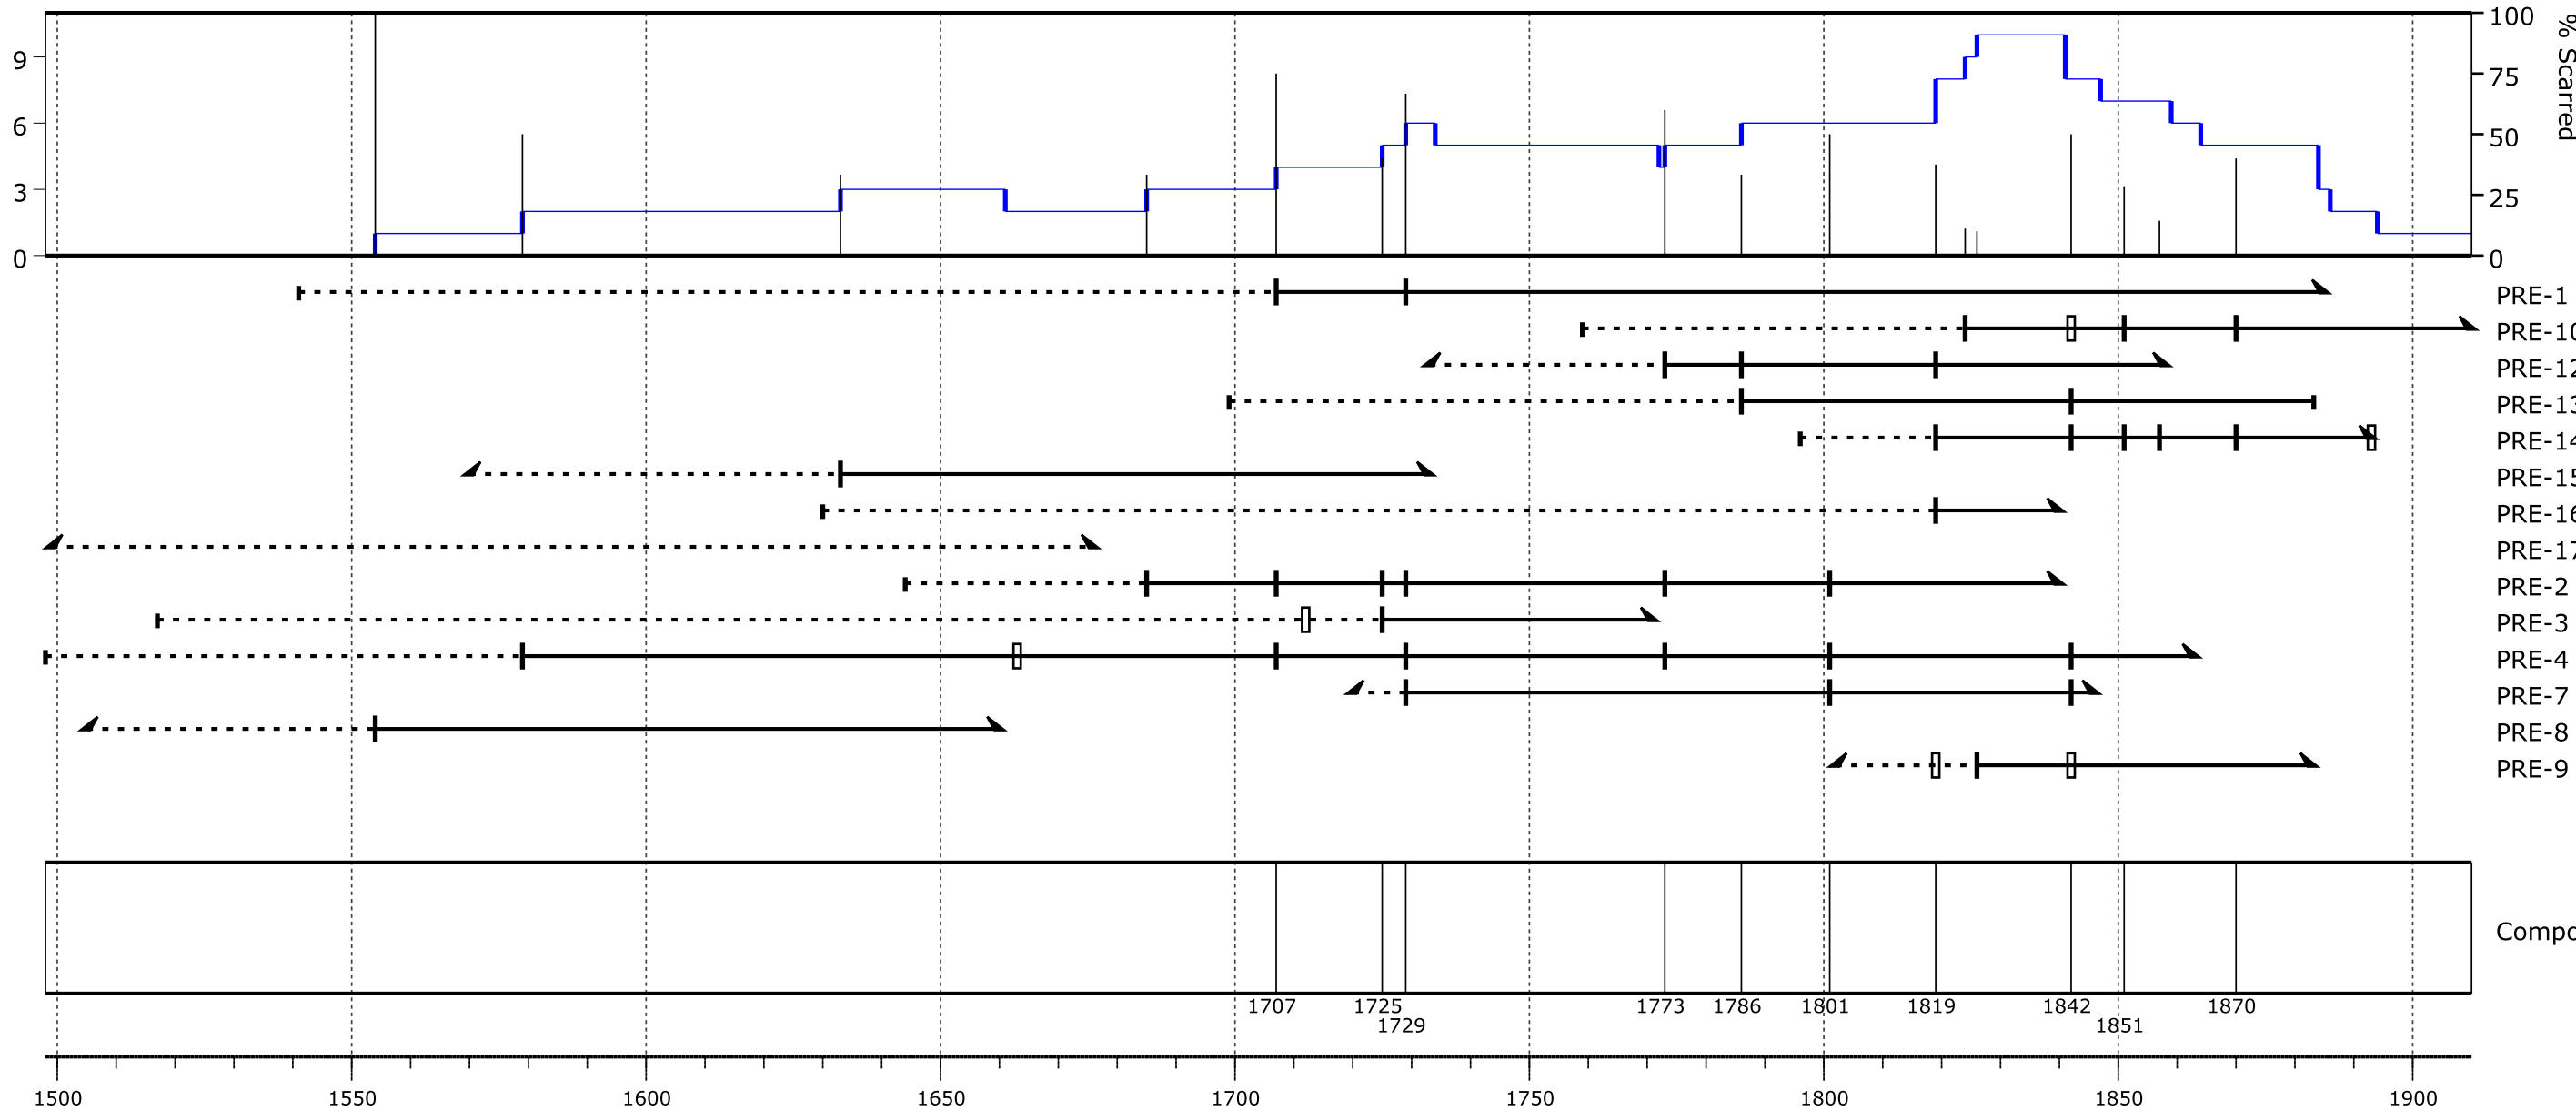

Pueblo Ridge East

Recorder Depth

- Recorder year
- - - Non-recorder year
- █ Fire event
- ▣ Injury event
- ┆ Inner year with pith
- ▲ Inner year without pith
- ┆ Outer year with bark
- ▶ Outer year without bark

Composite based on fire events and filtered by
 - Number of trees recording fires ≥ 2
 - Minimum number of samples ≥ 5

Composite