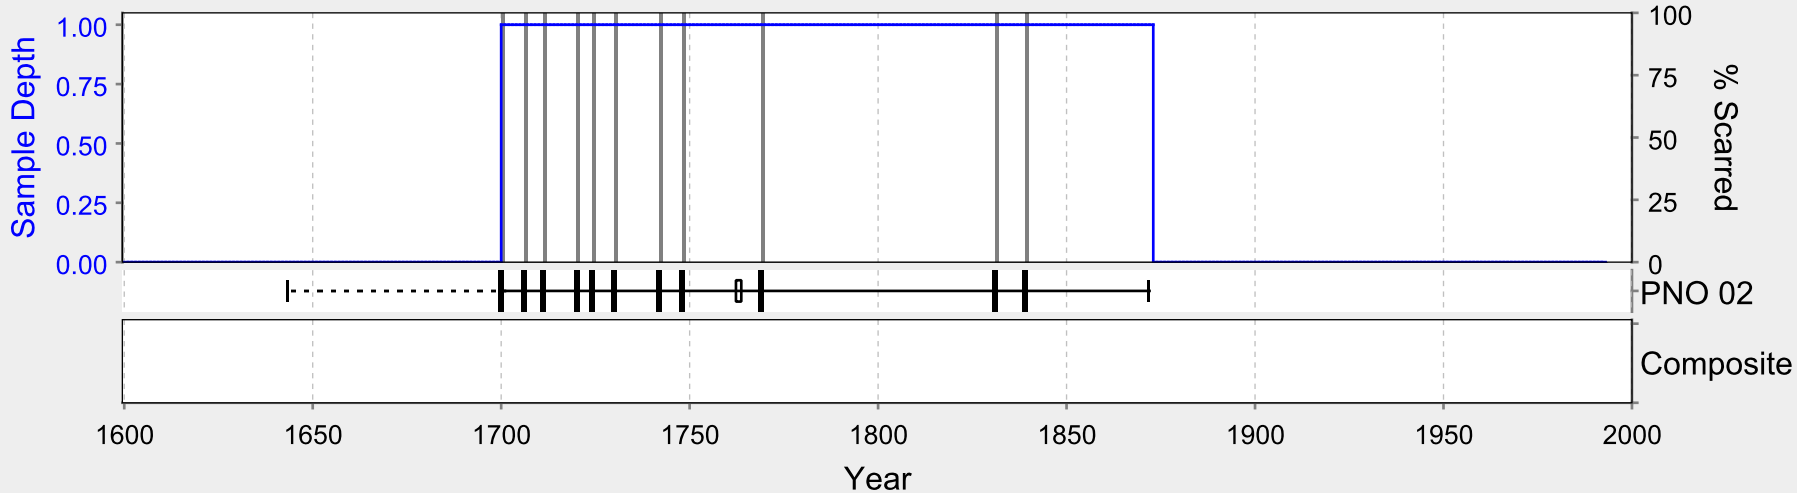

Pino Canyon, Sandia Mountains

Fire Event
 Injury Event
 Inner Year
 Outer Year
 Pith and Bark

Recorder Year
 Non-Recorder Year

Minimum Percent Scarred: 0

Include Other Injuries: No

Minimum Number Samples Scarred: 2

Minimum Sample Depth: 5