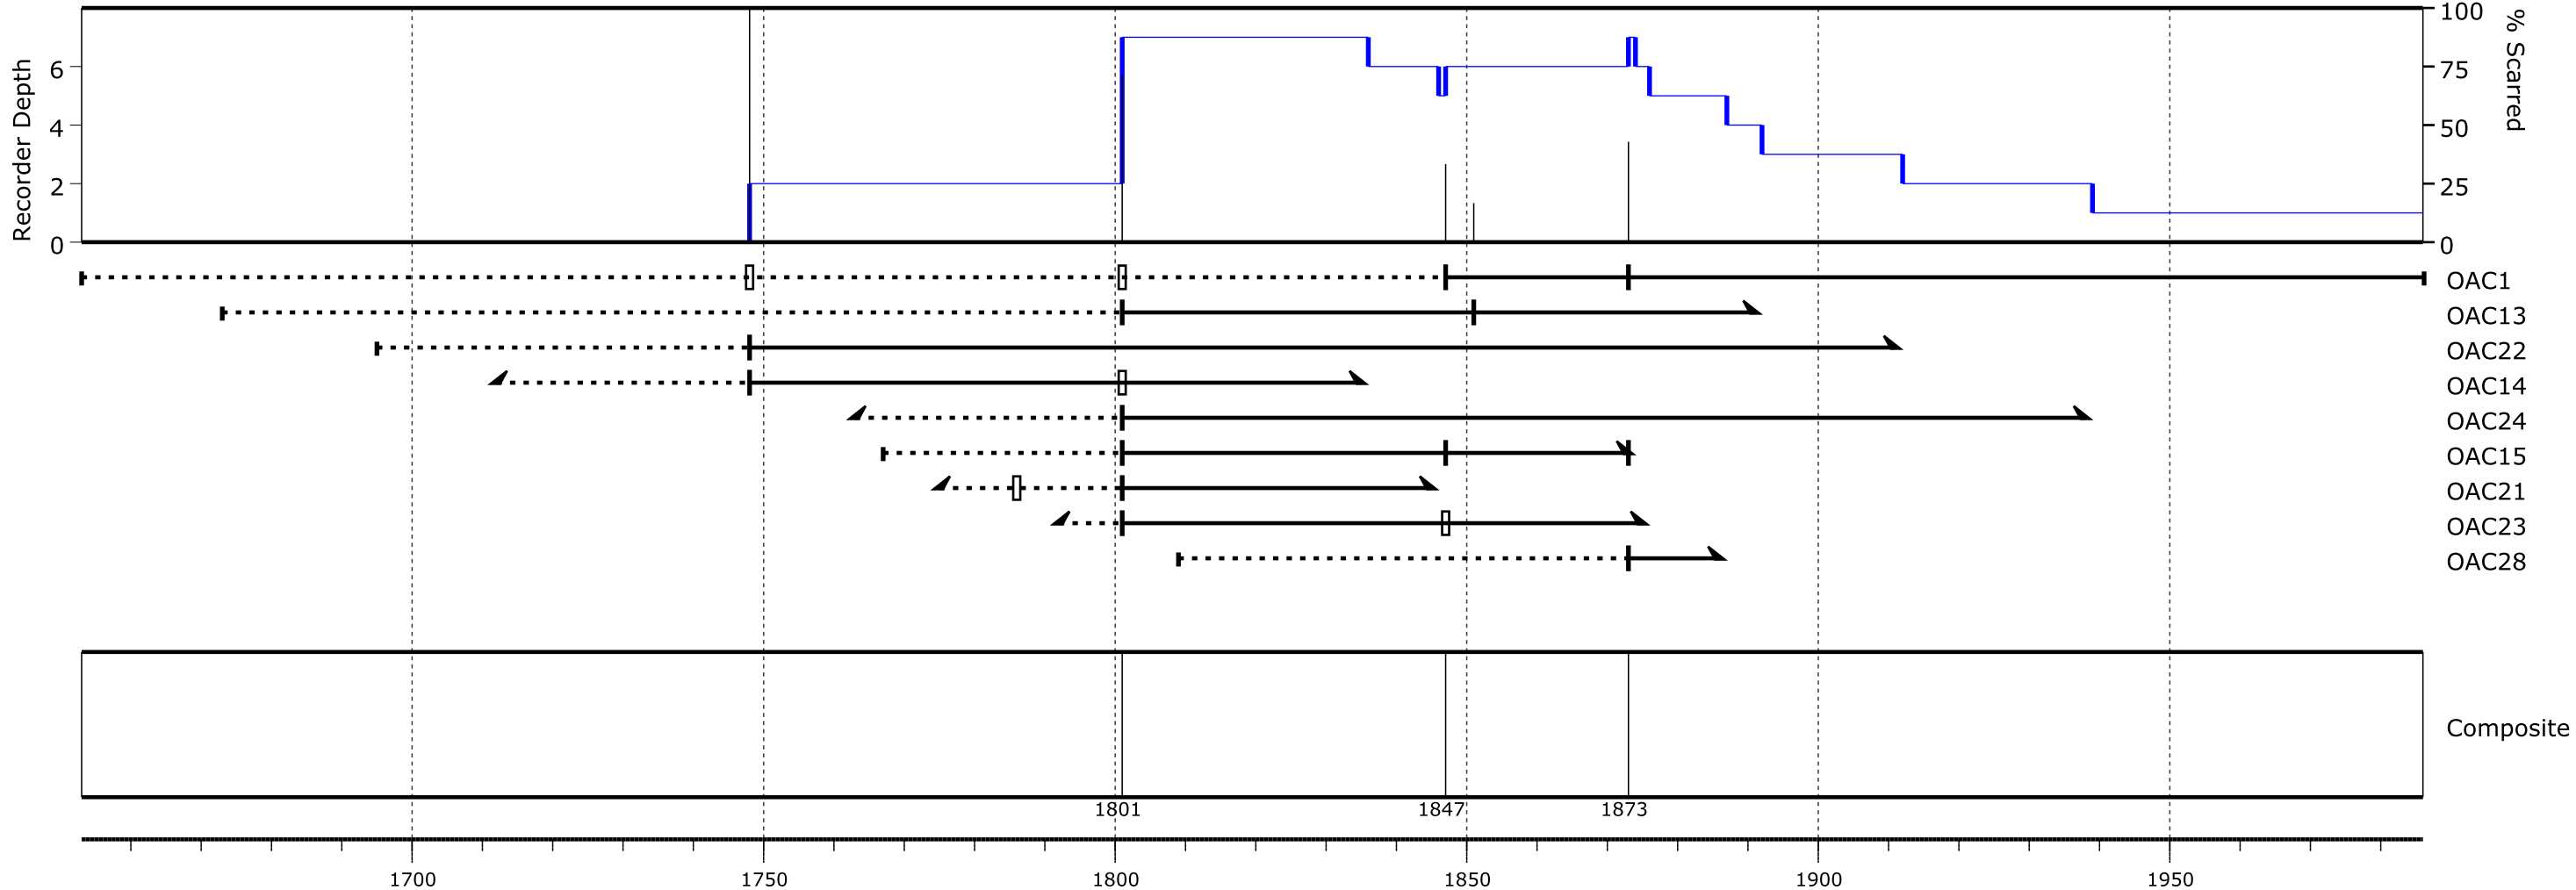

Oat Canyon Plot 3

- Recorder year
 - Non-recorder year
 - █ Fire event
 - ▣ Injury event
 - ▣ Inner year with pith
 - ▣ Inner year without pith
 - ▣ Outer year with bark
 - ▣ Outer year without bark
- Composite based on fire events and filtered by
- Number of trees recording fires ≥ 2
 - Minimum number of samples ≥ 5

Composite