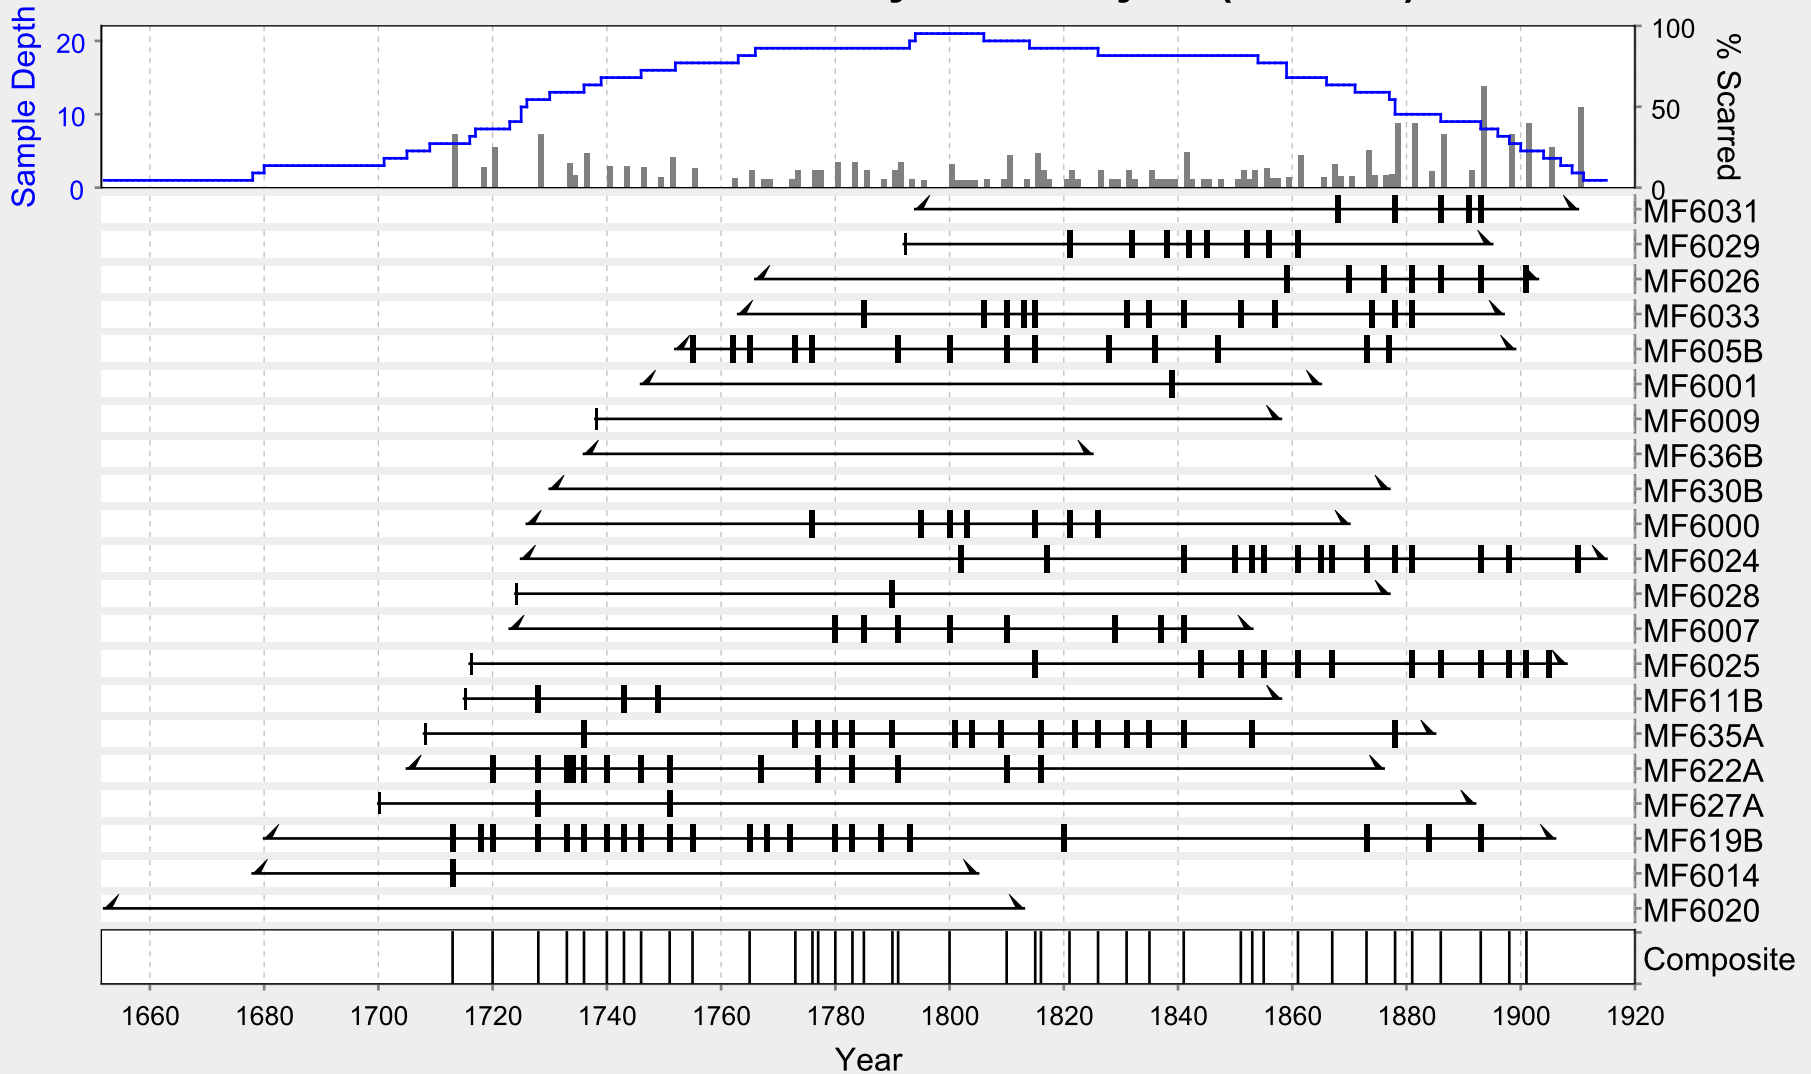

Missouri Ozark Forest Ecosystem Project (MOFEP) Site 6

■ Fire Event	▤ Injury Event	◀ Inner Year	▶ Outer Year	 Pith and Bark
—— Recorder Year	 Non-Recorder Year		
Minimum Percent Scarred: 0		Include Other Injuries: No		
Minimum Number Samples Scarred: 2		Minimum Sample Depth: 5		