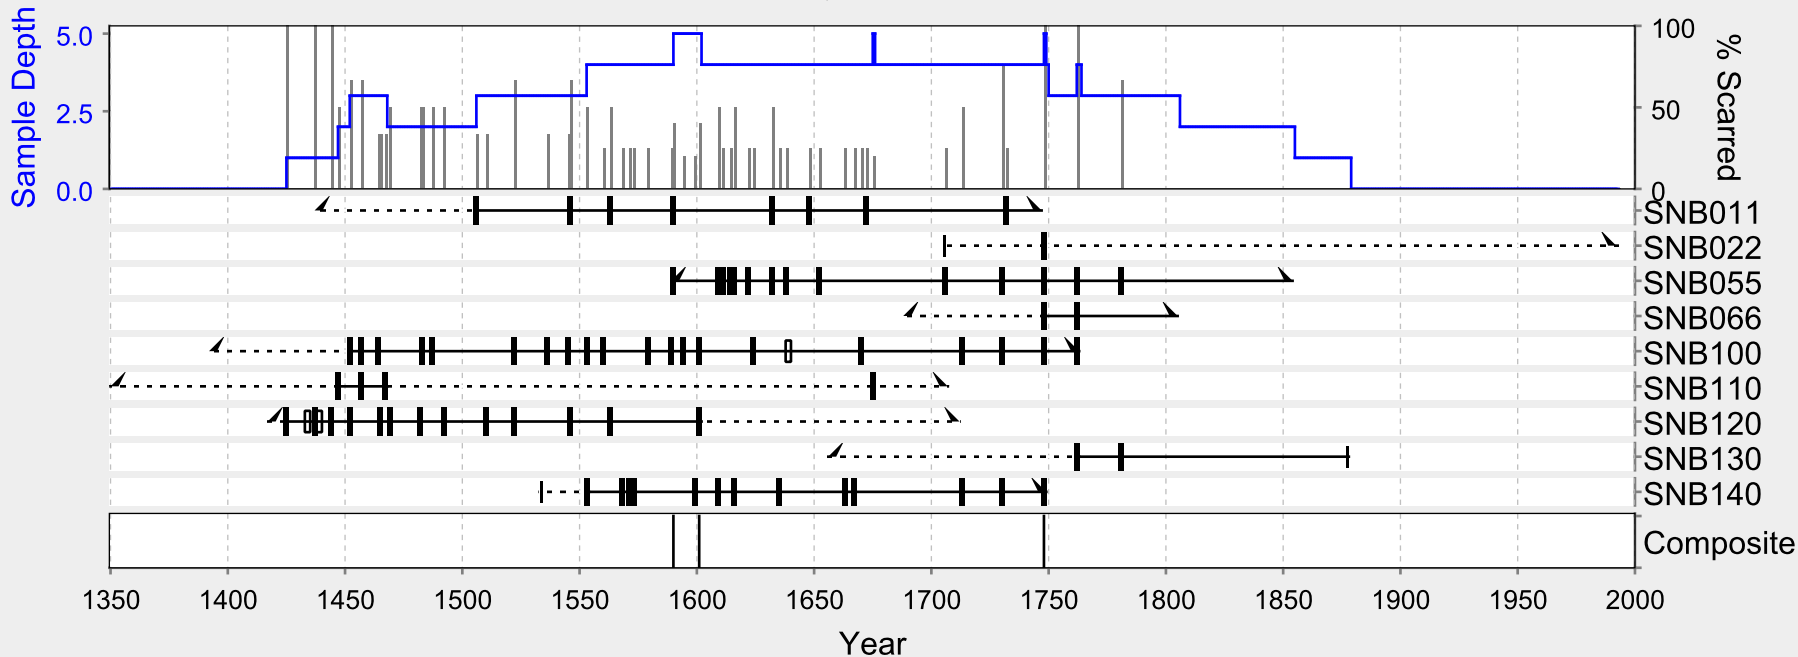

La Luz Trail, Sandia Mountains

Fire Event
 Injury Event
 Inner Year
 Outer Year
 Pith and Bark
 Recorder Year
 Non-Recorder Year

Minimum Percent Scarred: 0

Include Other Injuries: No

Minimum Number Samples Scarred: 2

Minimum Sample Depth: 5