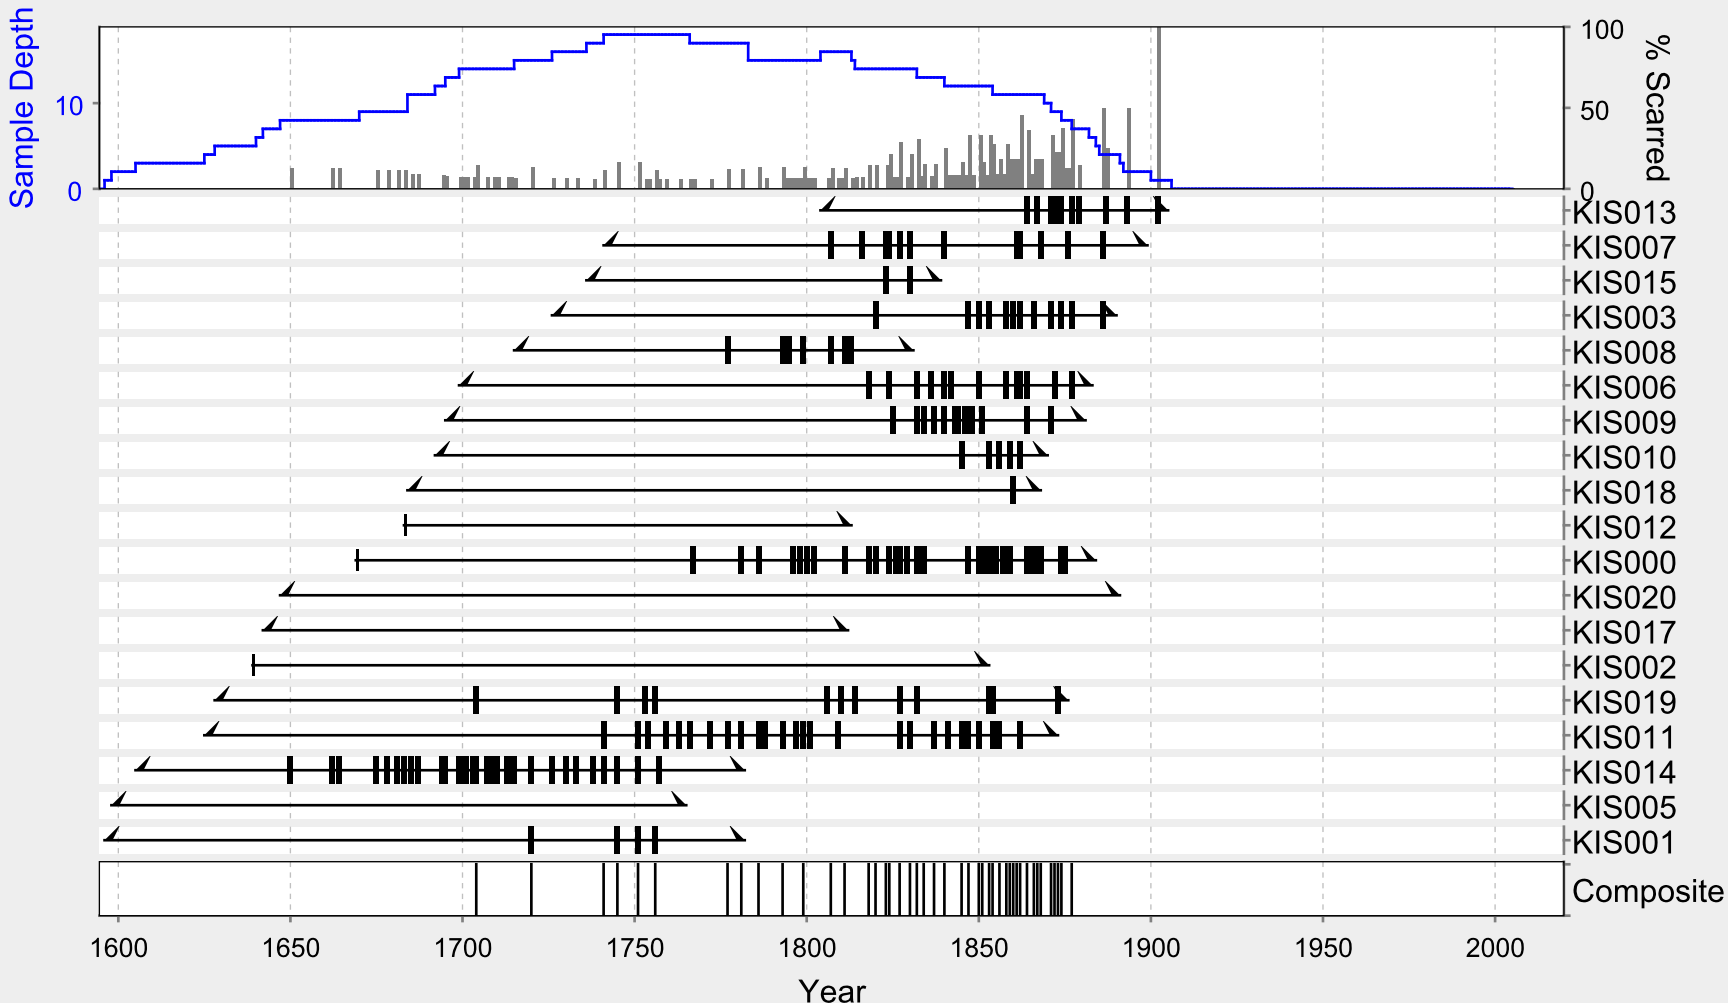

Kisatchie Hills

Fire Event
 Injury Event
 Inner Year
 Outer Year
 Pith and Bark

Recorder Year
 Non-Recorder Year

Minimum Percent Scarred: 0

Include Other Injuries: No

Minimum Number Samples Scarred: 2

Minimum Sample Depth: 5