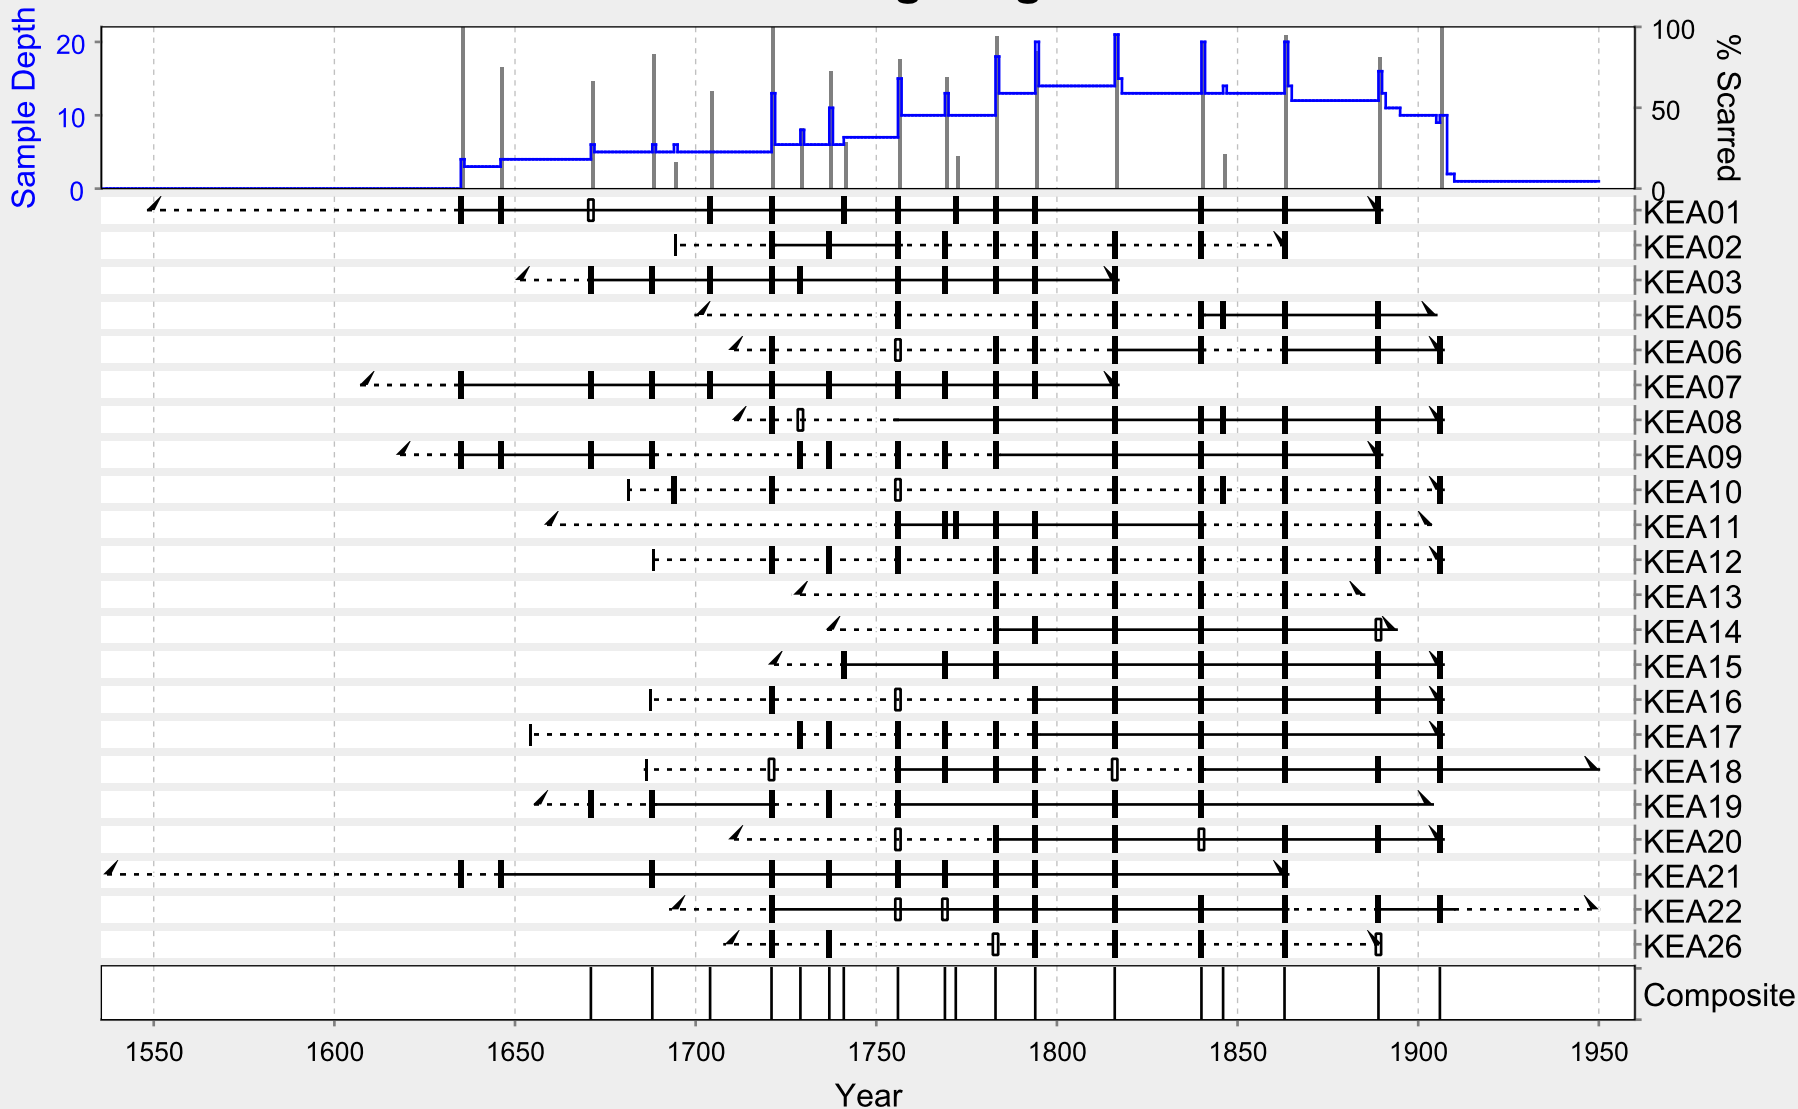

Keating Ridge

Fire Event
 Injury Event
 Inner Year
 Outer Year
 Pith and Bark
 Recorder Year
 Non-Recorder Year

Minimum Percent Scarred: 0

Include Other Injuries: No

Minimum Number Samples Scarred: 2

Minimum Sample Depth: 5