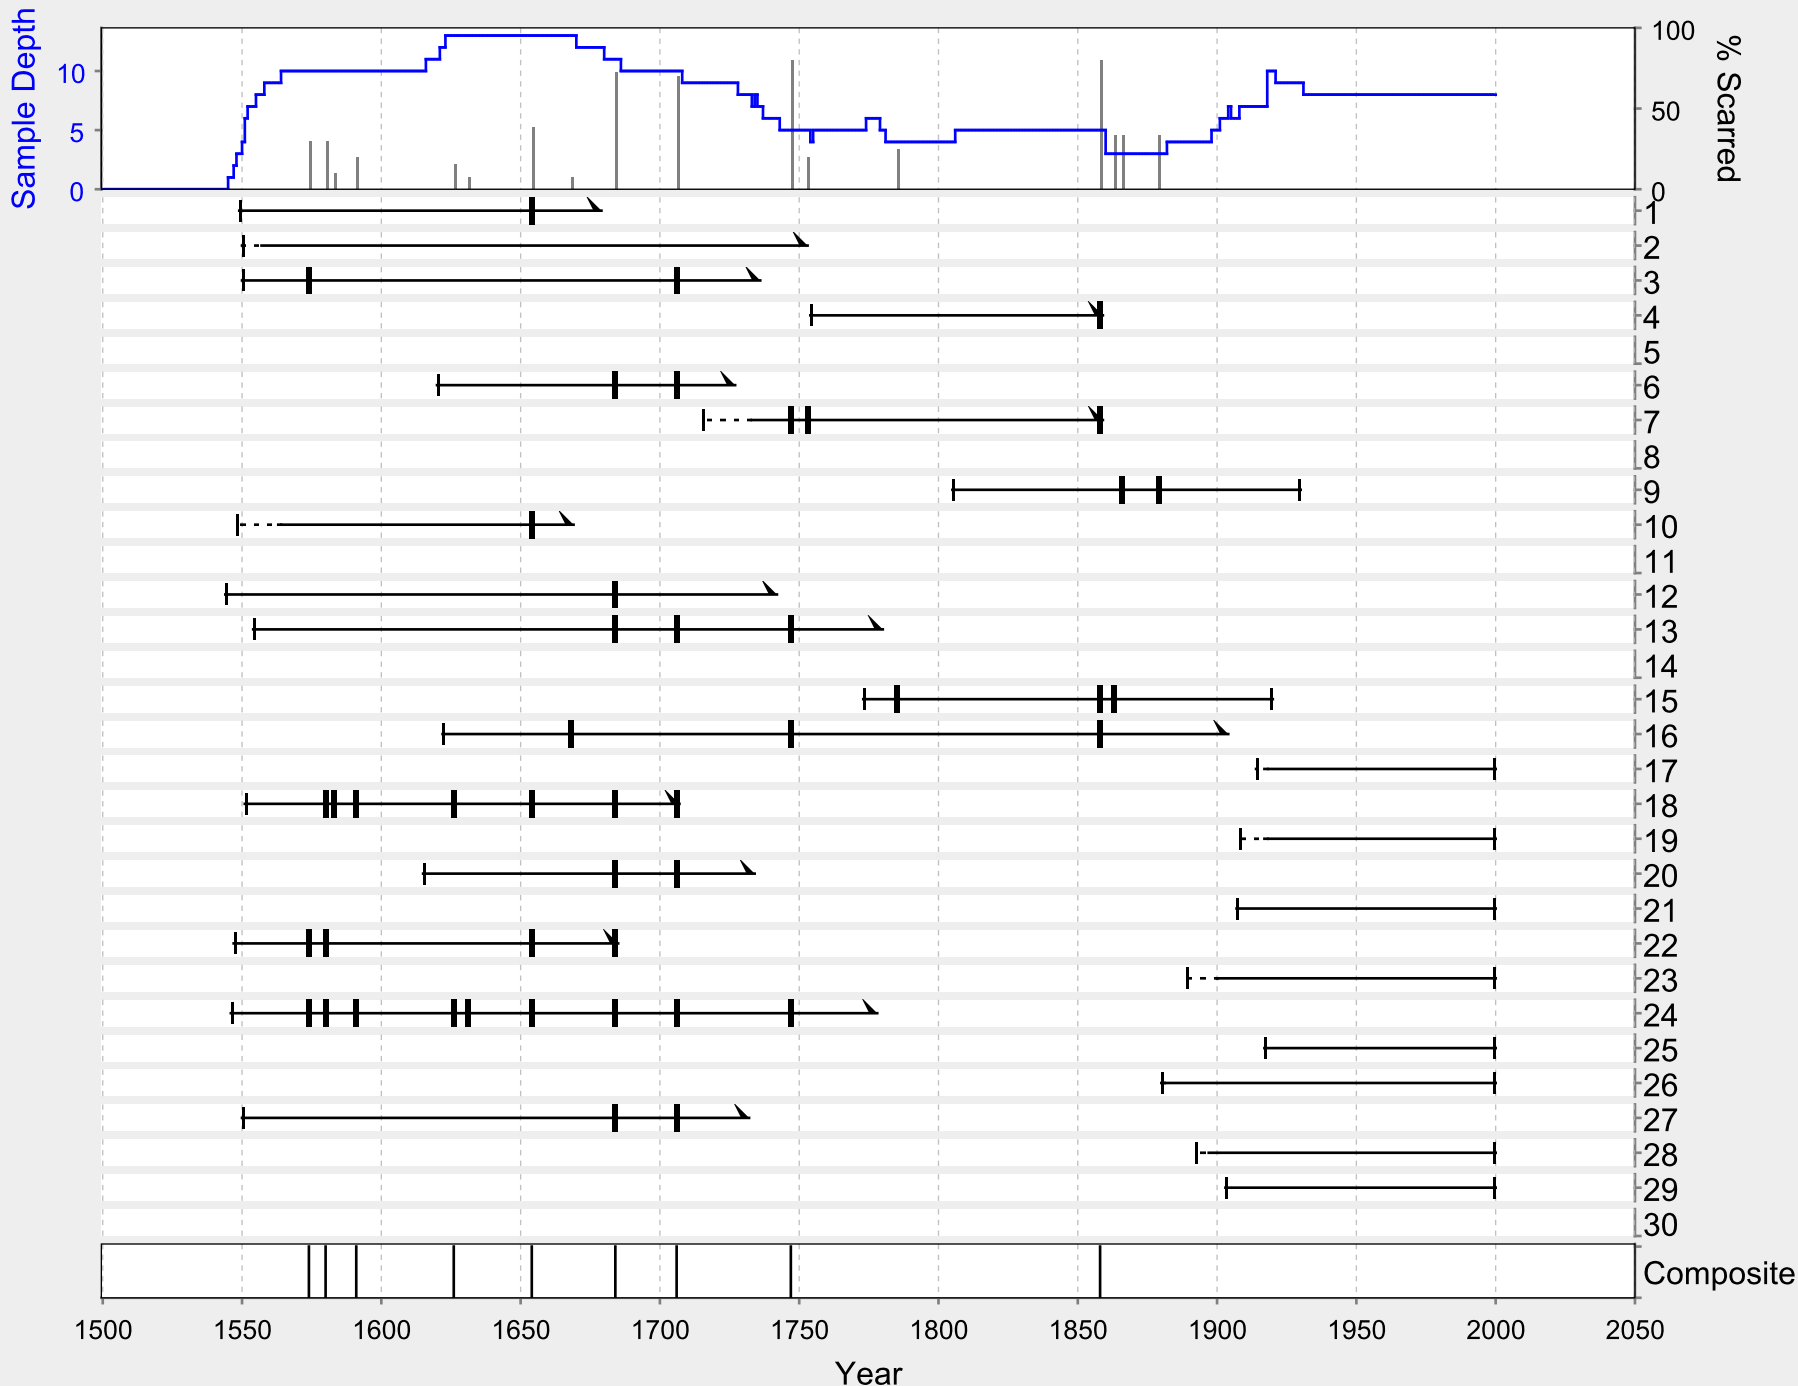

Black Hills Plot 112

Fire Event
 Injury Event
 Inner Year
 Outer Year
 Pith and Bark
 Recorder Year
 Non-Recorder Year

Minimum Percent Scarred: 0 Include Other Injuries: No
 Minimum Number Samples Scarred: 2 Minimum Sample Depth: 5