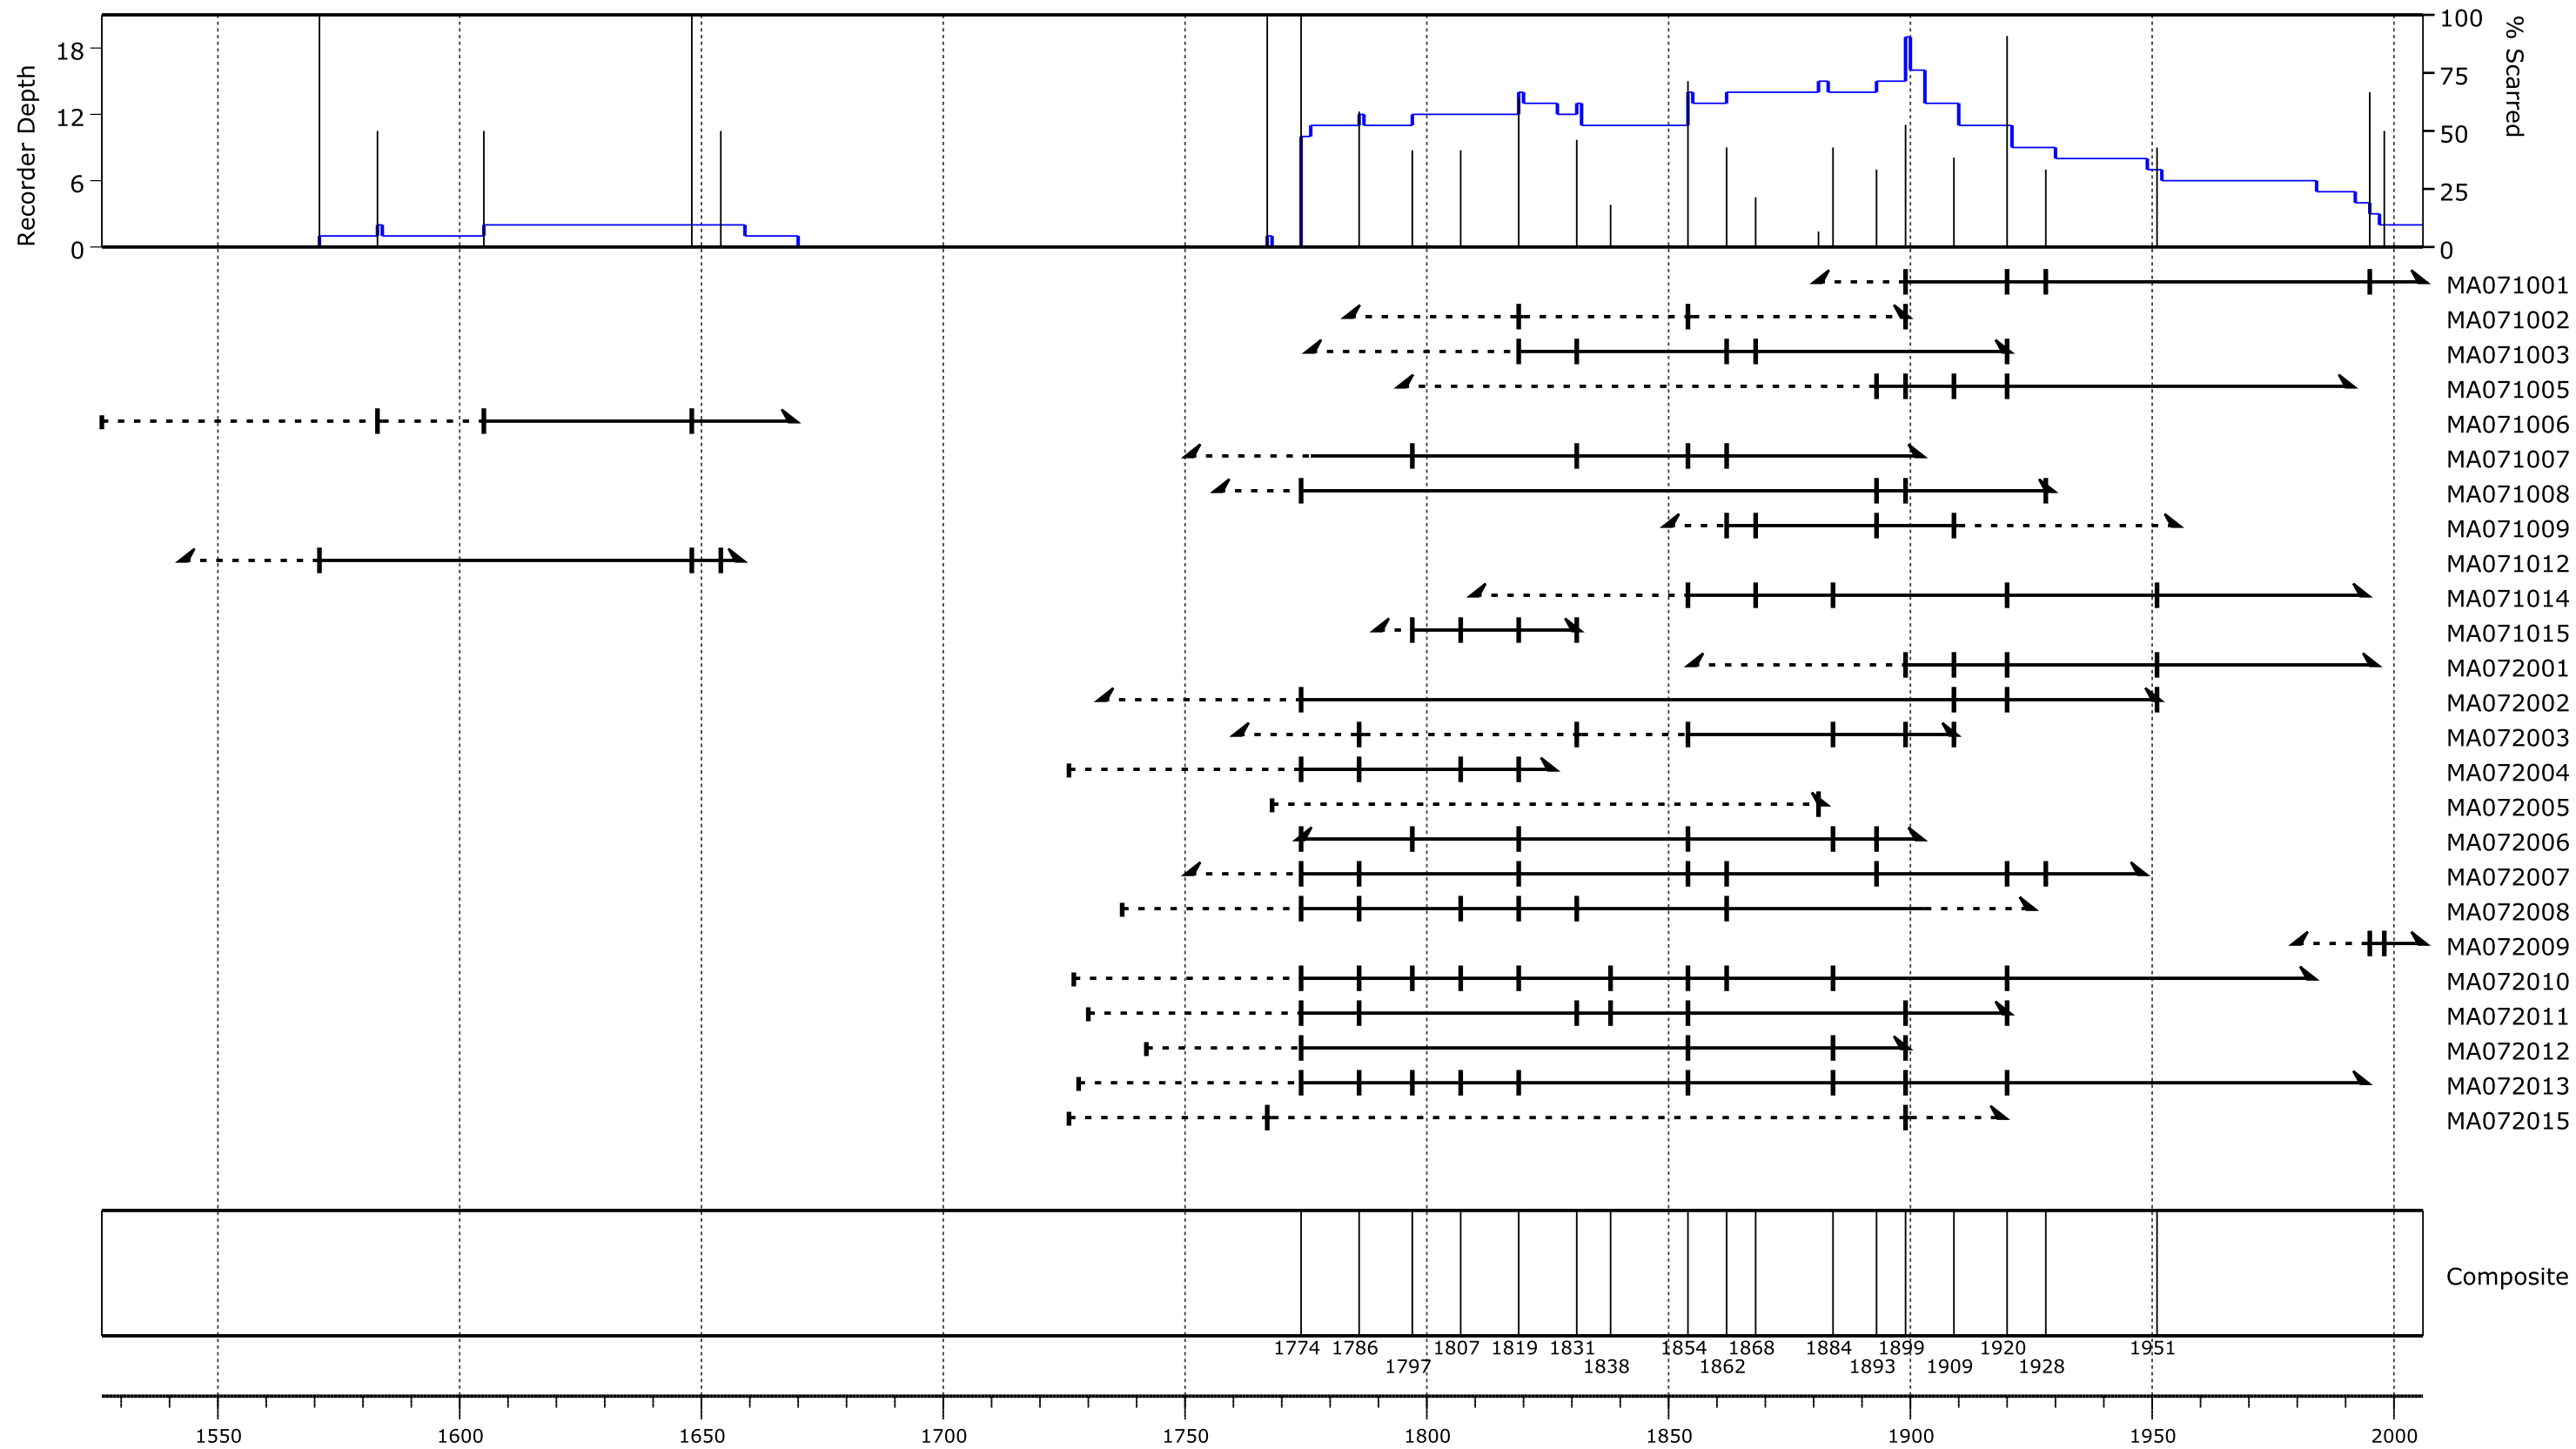

Mesa Acuña

— Recorder year
 - - - Non-recorder year
 ■ Fire event
 □ Injury event
 ■ Inner year with pith
 ▲ Inner year without pith
 ■ Outer year with bark
 ▲ Outer year without bark

Composite based on fire events and filtered by:
 - Number of trees recording fires ≥ 2
 - Minimum number of samples ≥ 6

Composite