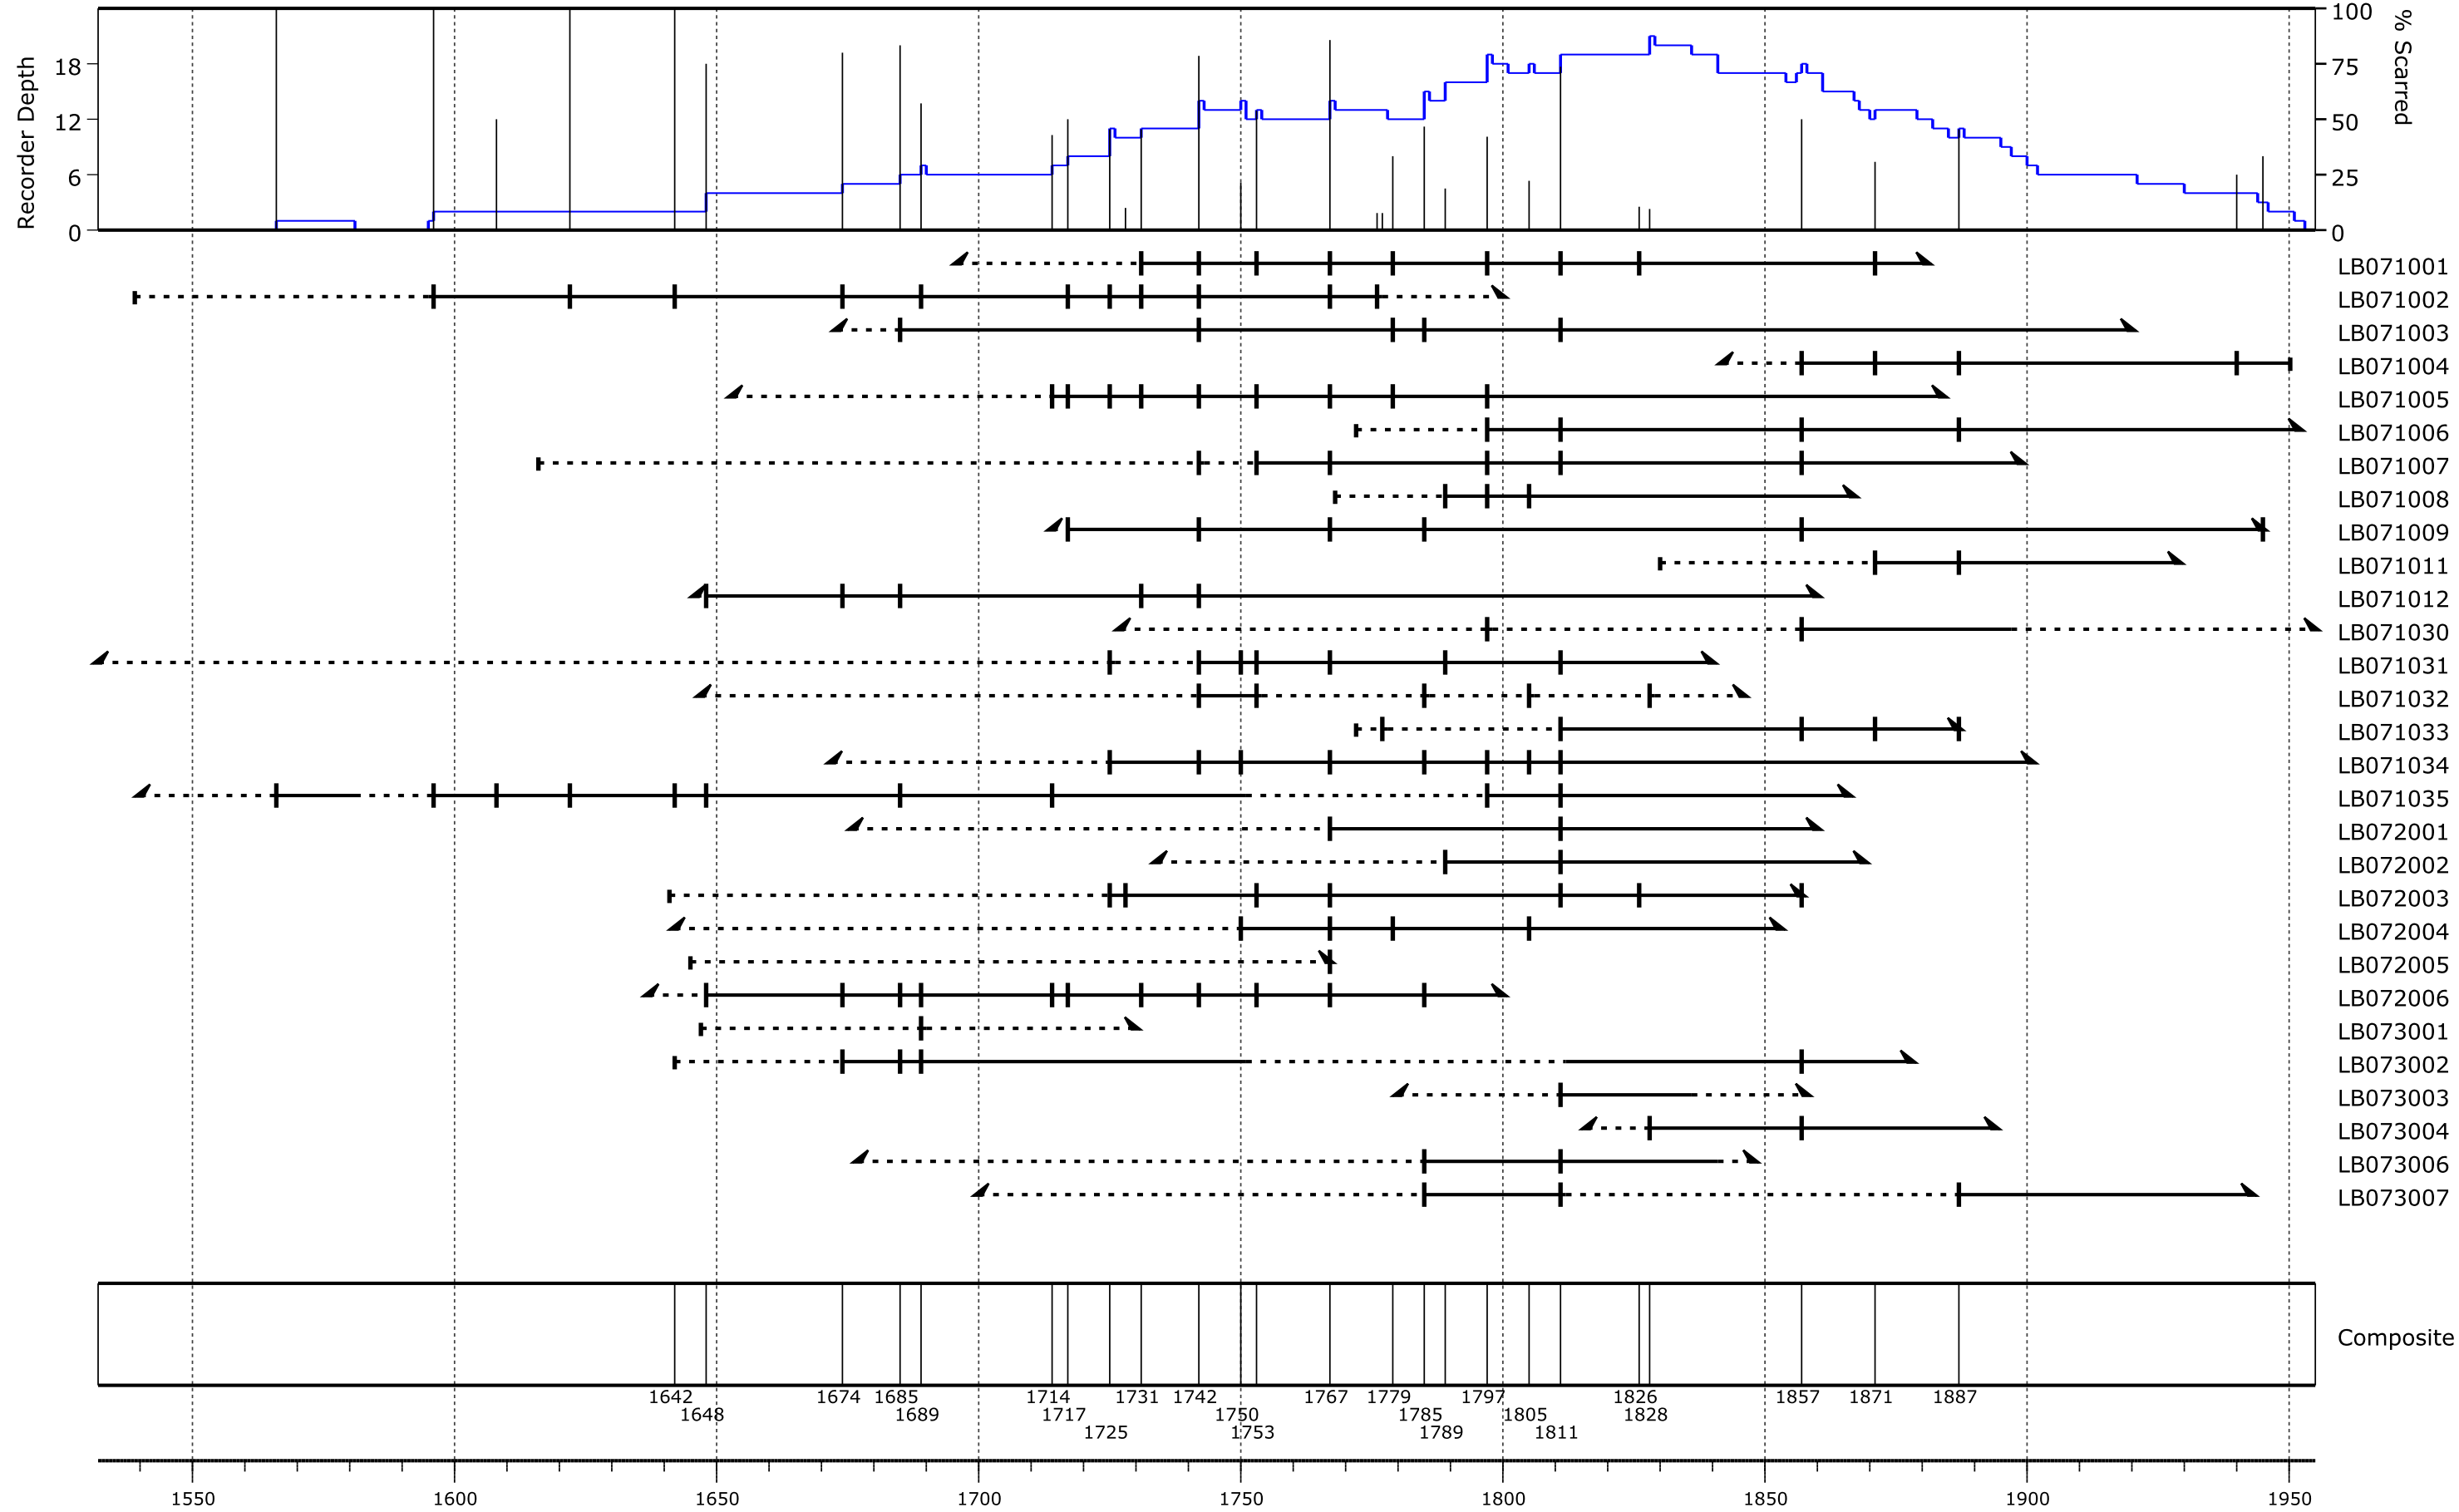

# Las Bateas 2

- Recorder year
- Non-recorder year
- ▬ Fire event
- ▭ Injury event
- ┆ Inner year with pith
- ┆ Inner year without pith
- ┆ Outer year with bark
- ┆ Outer year without bark

Composite based on fire events and filtered by

- Number of trees recording fires  $\geq 2$
- Minimum number of samples  $\geq 6$