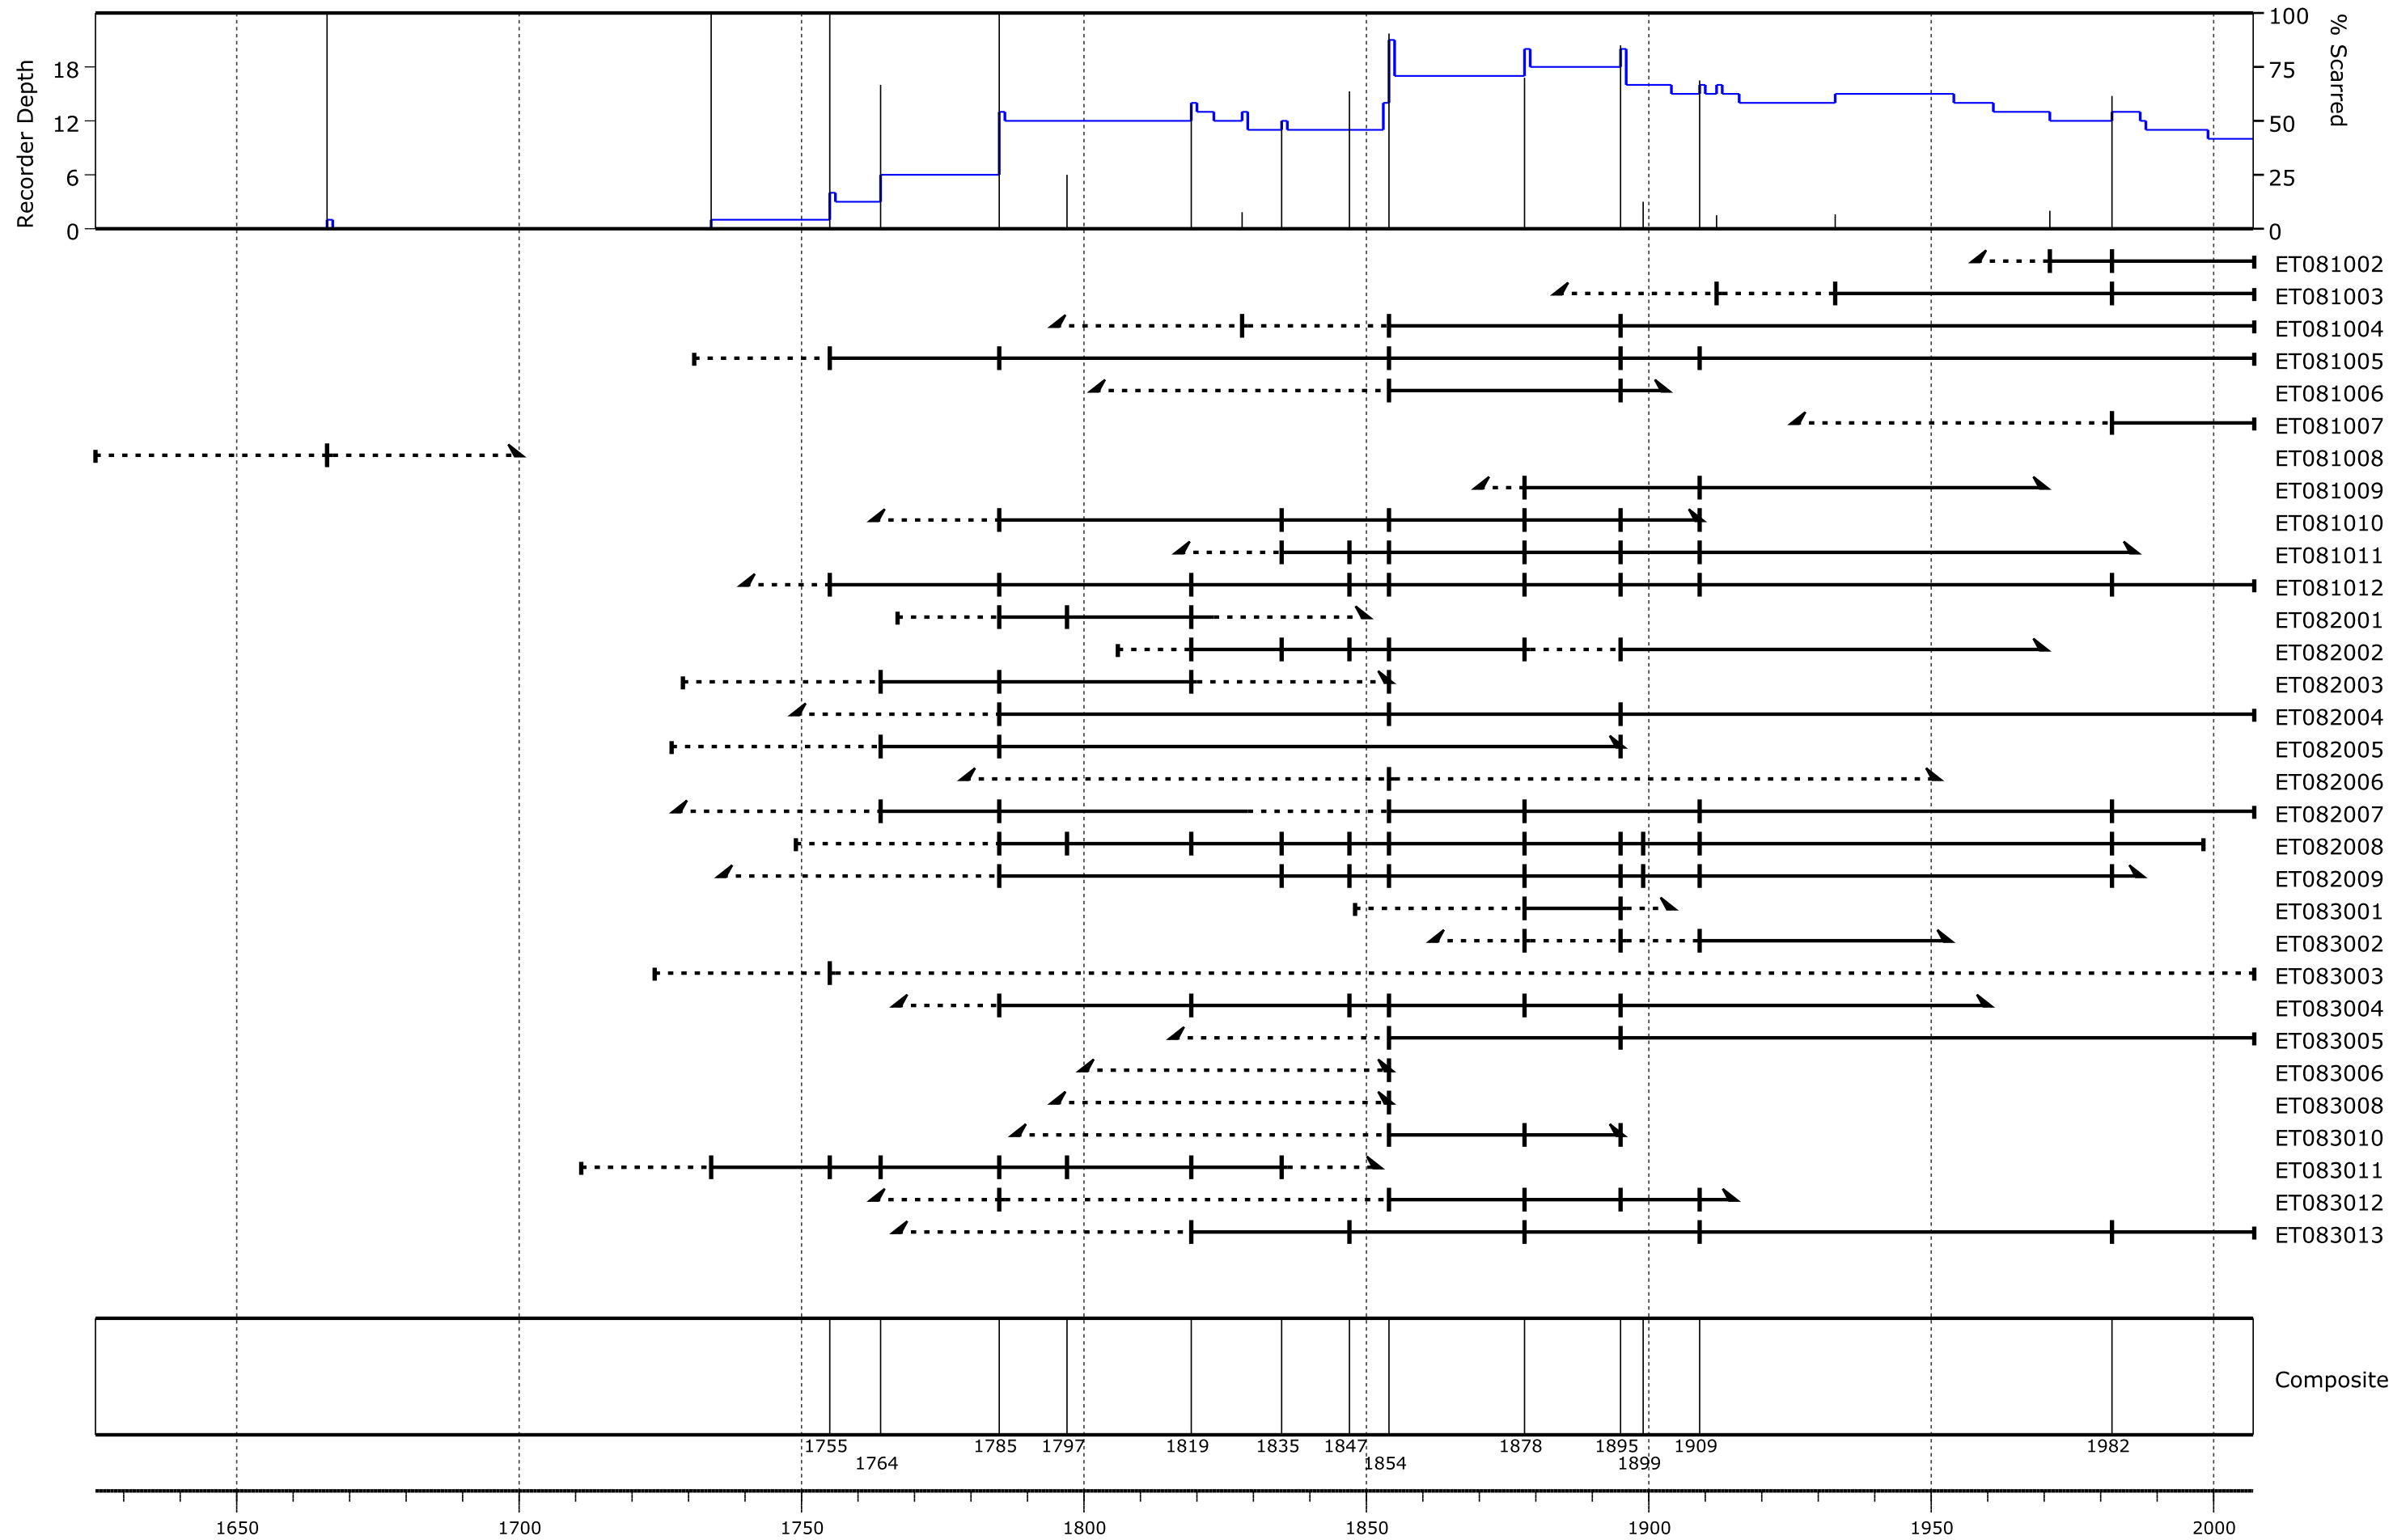

El Tarillal

- Recorder year
- Non-recorder year
- Fire event
- Injury event
- ┆ Inner year with pith
- ▲ Inner year without pith
- ┆ Outer year with bark
- ▼ Outer year without bark

Composite based on fire events and filtered by:
 - Number of trees recording fires ≥ 2
 - Minimum number of samples ≥ 6