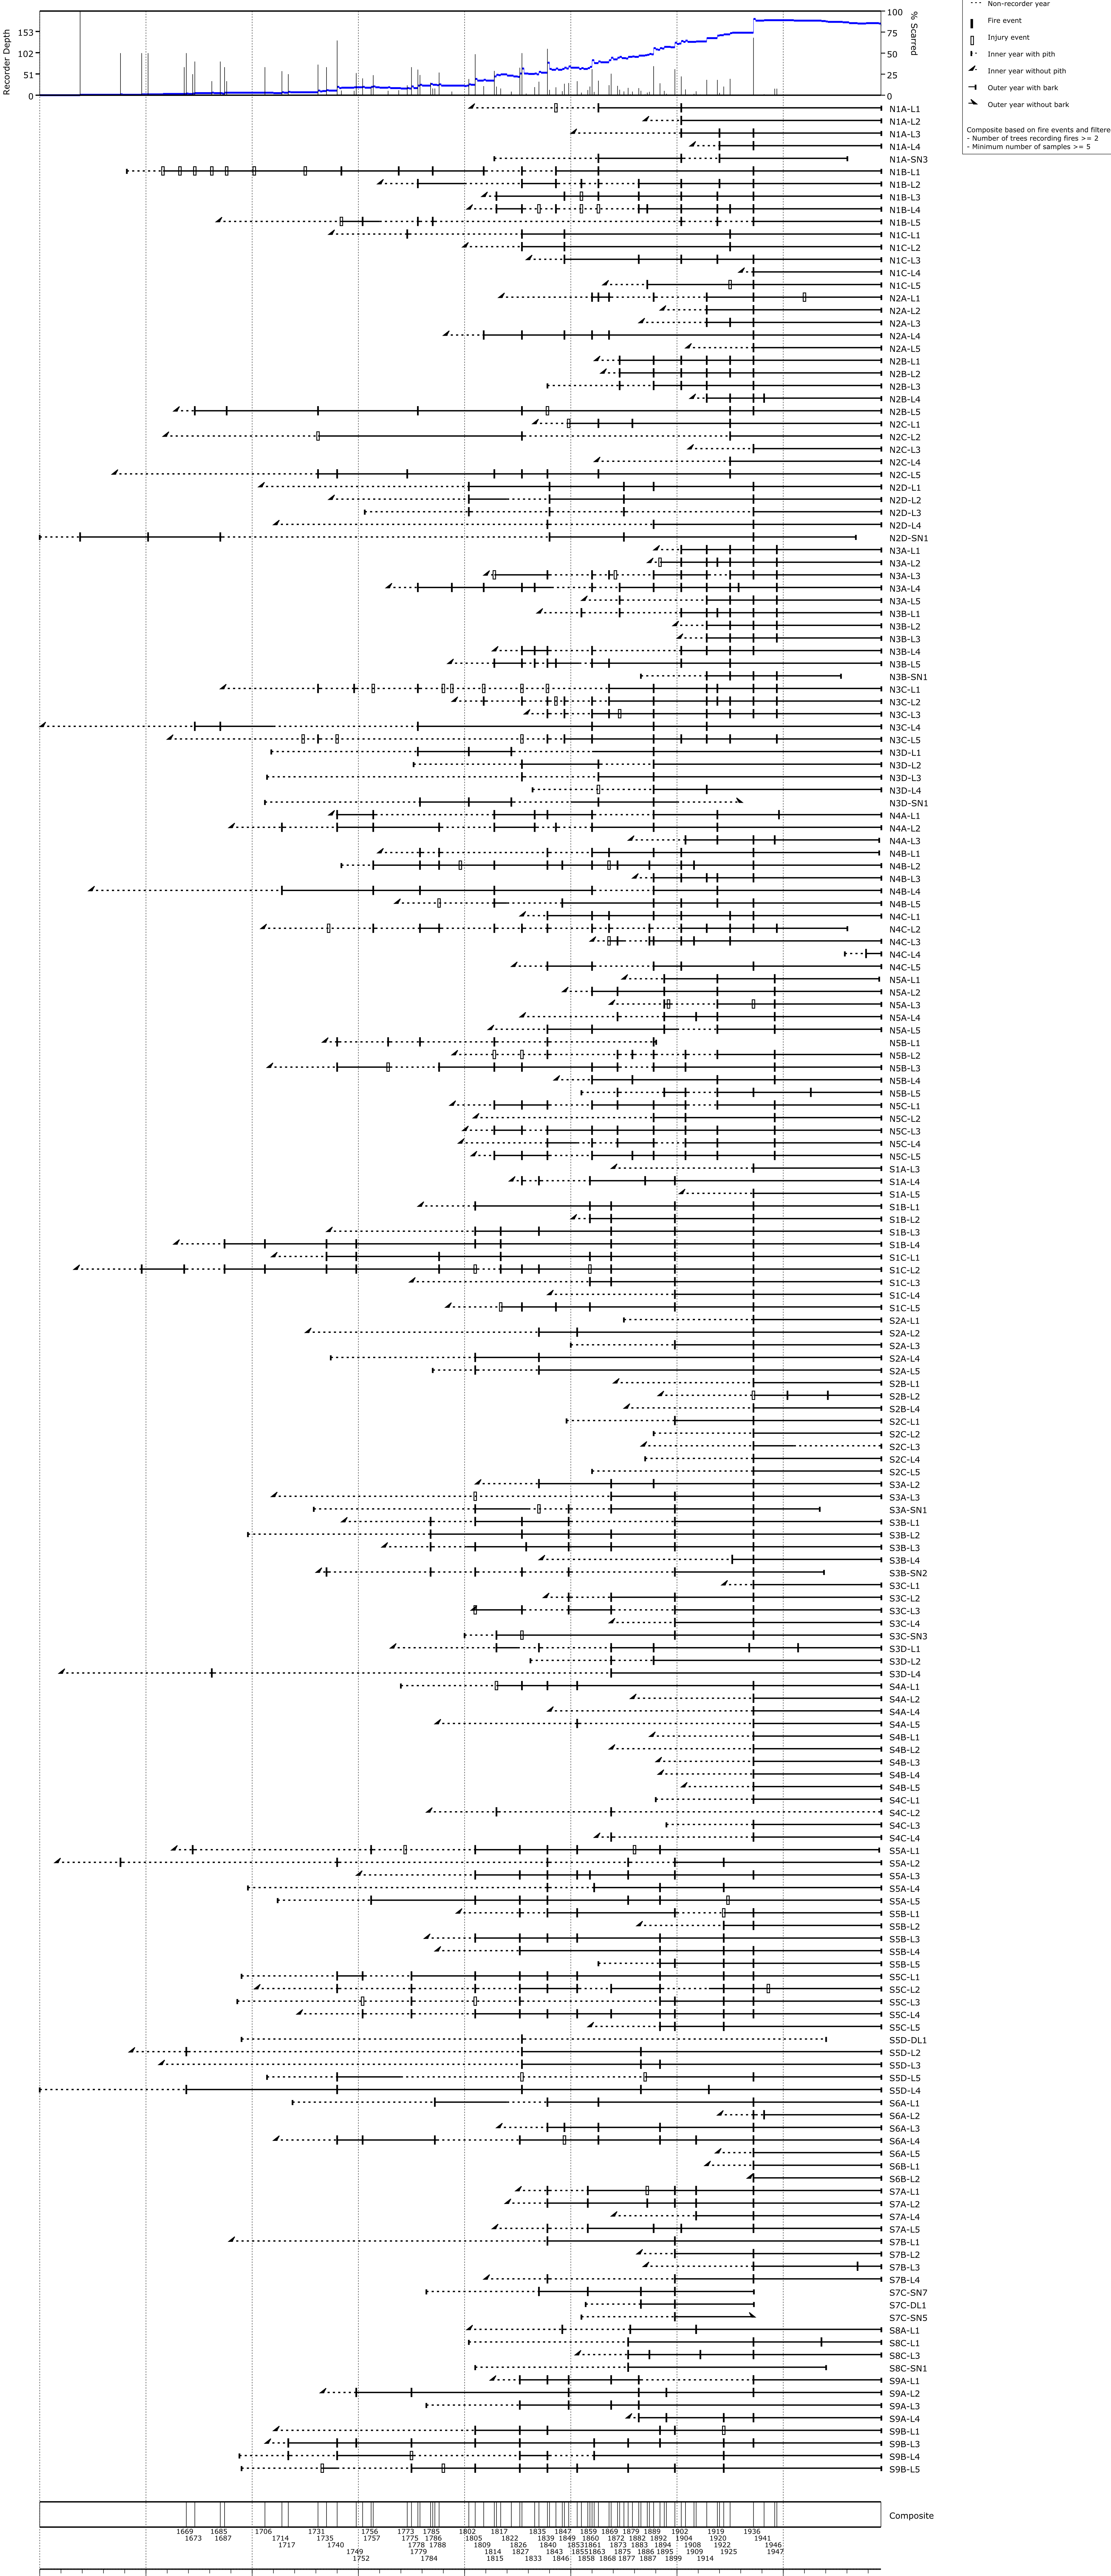

Lower Stein River Valley

- Recorder year
- ···· Non-recorder year
- █ Fire event
- ▭ Injury event
- ┆ Inner year with pith
- ▴ Inner year without pith
- ▾ Outer year with bark
- ▴ Outer year without bark

Composite