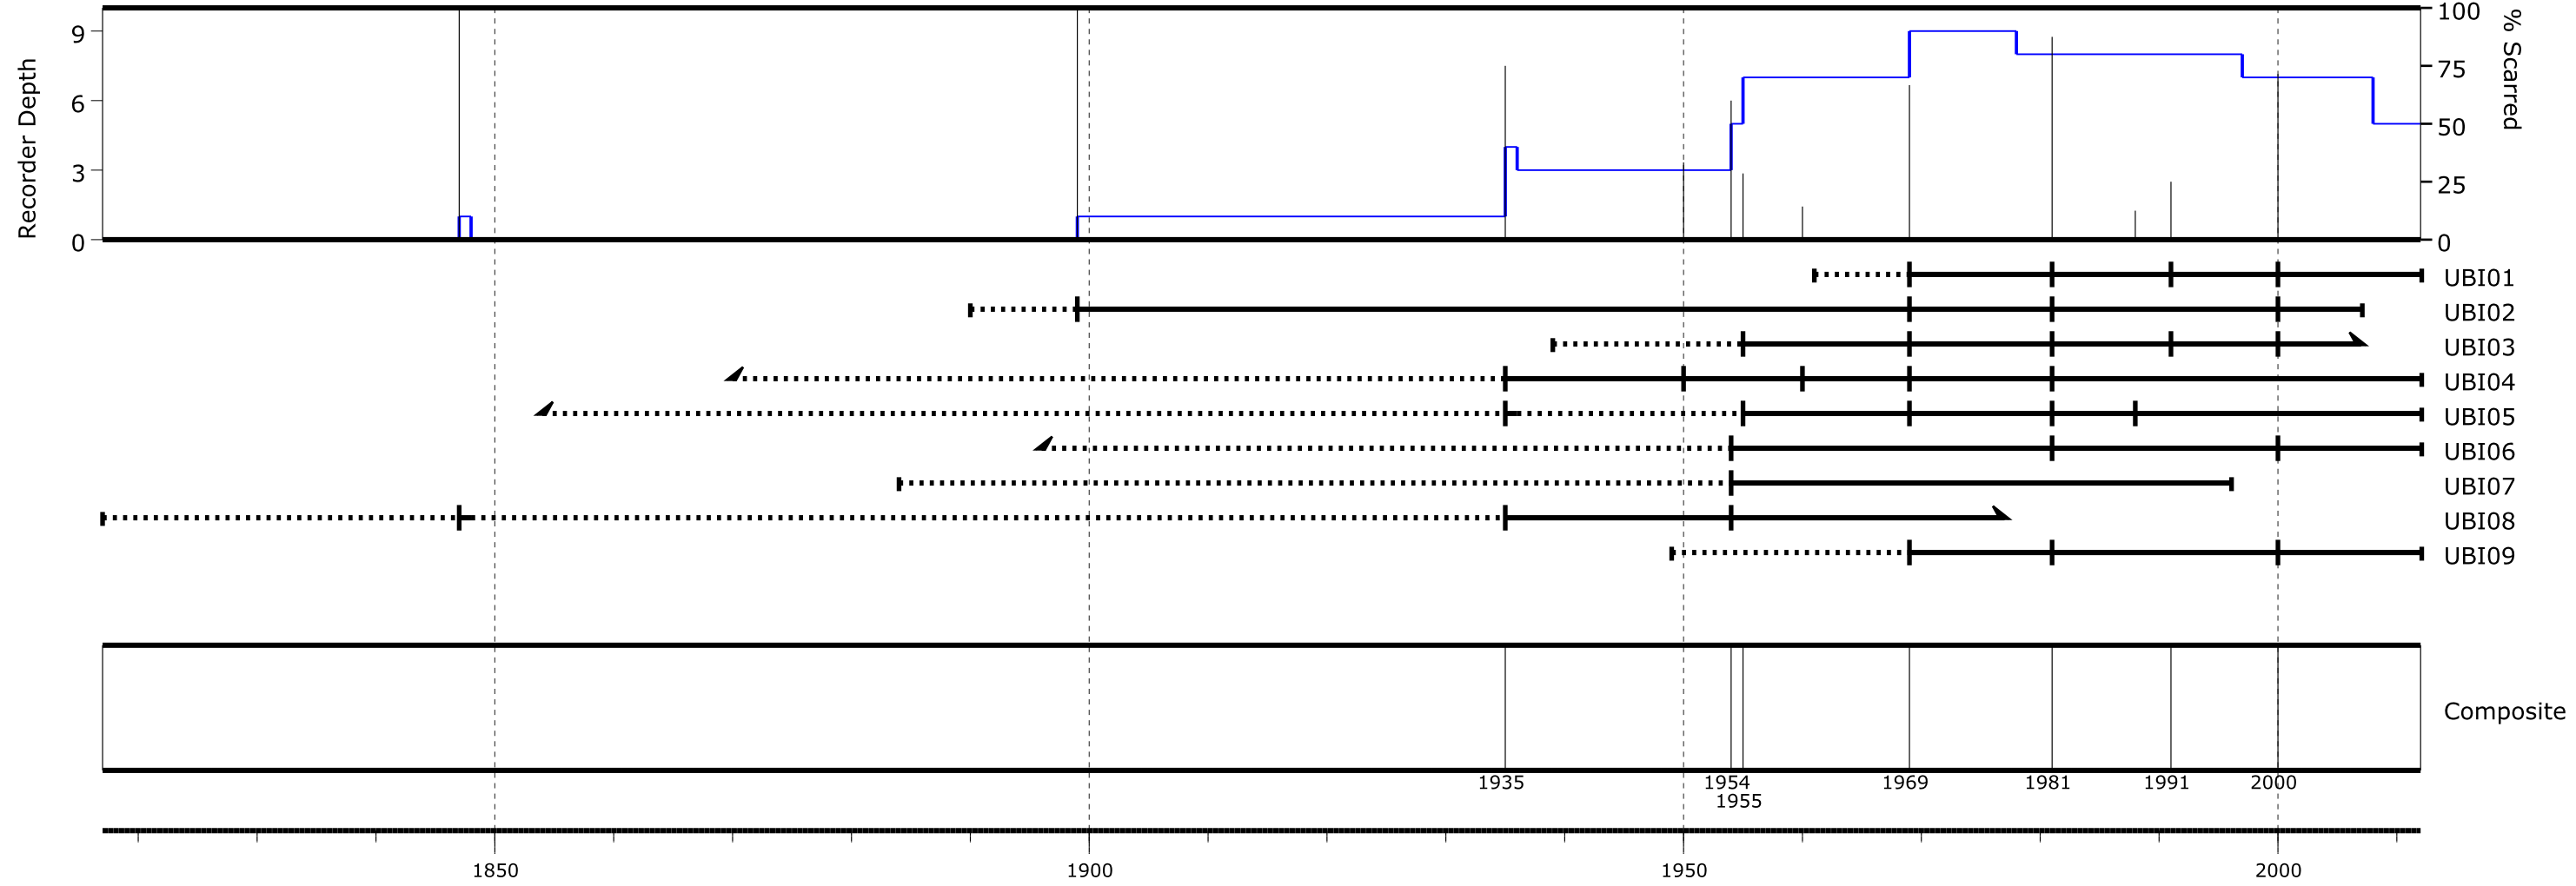

# Ubiennaya crossing - IMPD RUUBI001

- Recorder year
  - ... Non-recorder year
  - █ Fire event
  - ▣ Injury event
  - ▣ Inner year with pith
  - ▣ Inner year without pith
  - ▣ Outer year with bark
  - ▣ Outer year without bark
- Composite based on fire events and filtered by
- Number of trees recording fires  $\geq 2$
  - Minimum number of samples  $\geq 5$

Composite