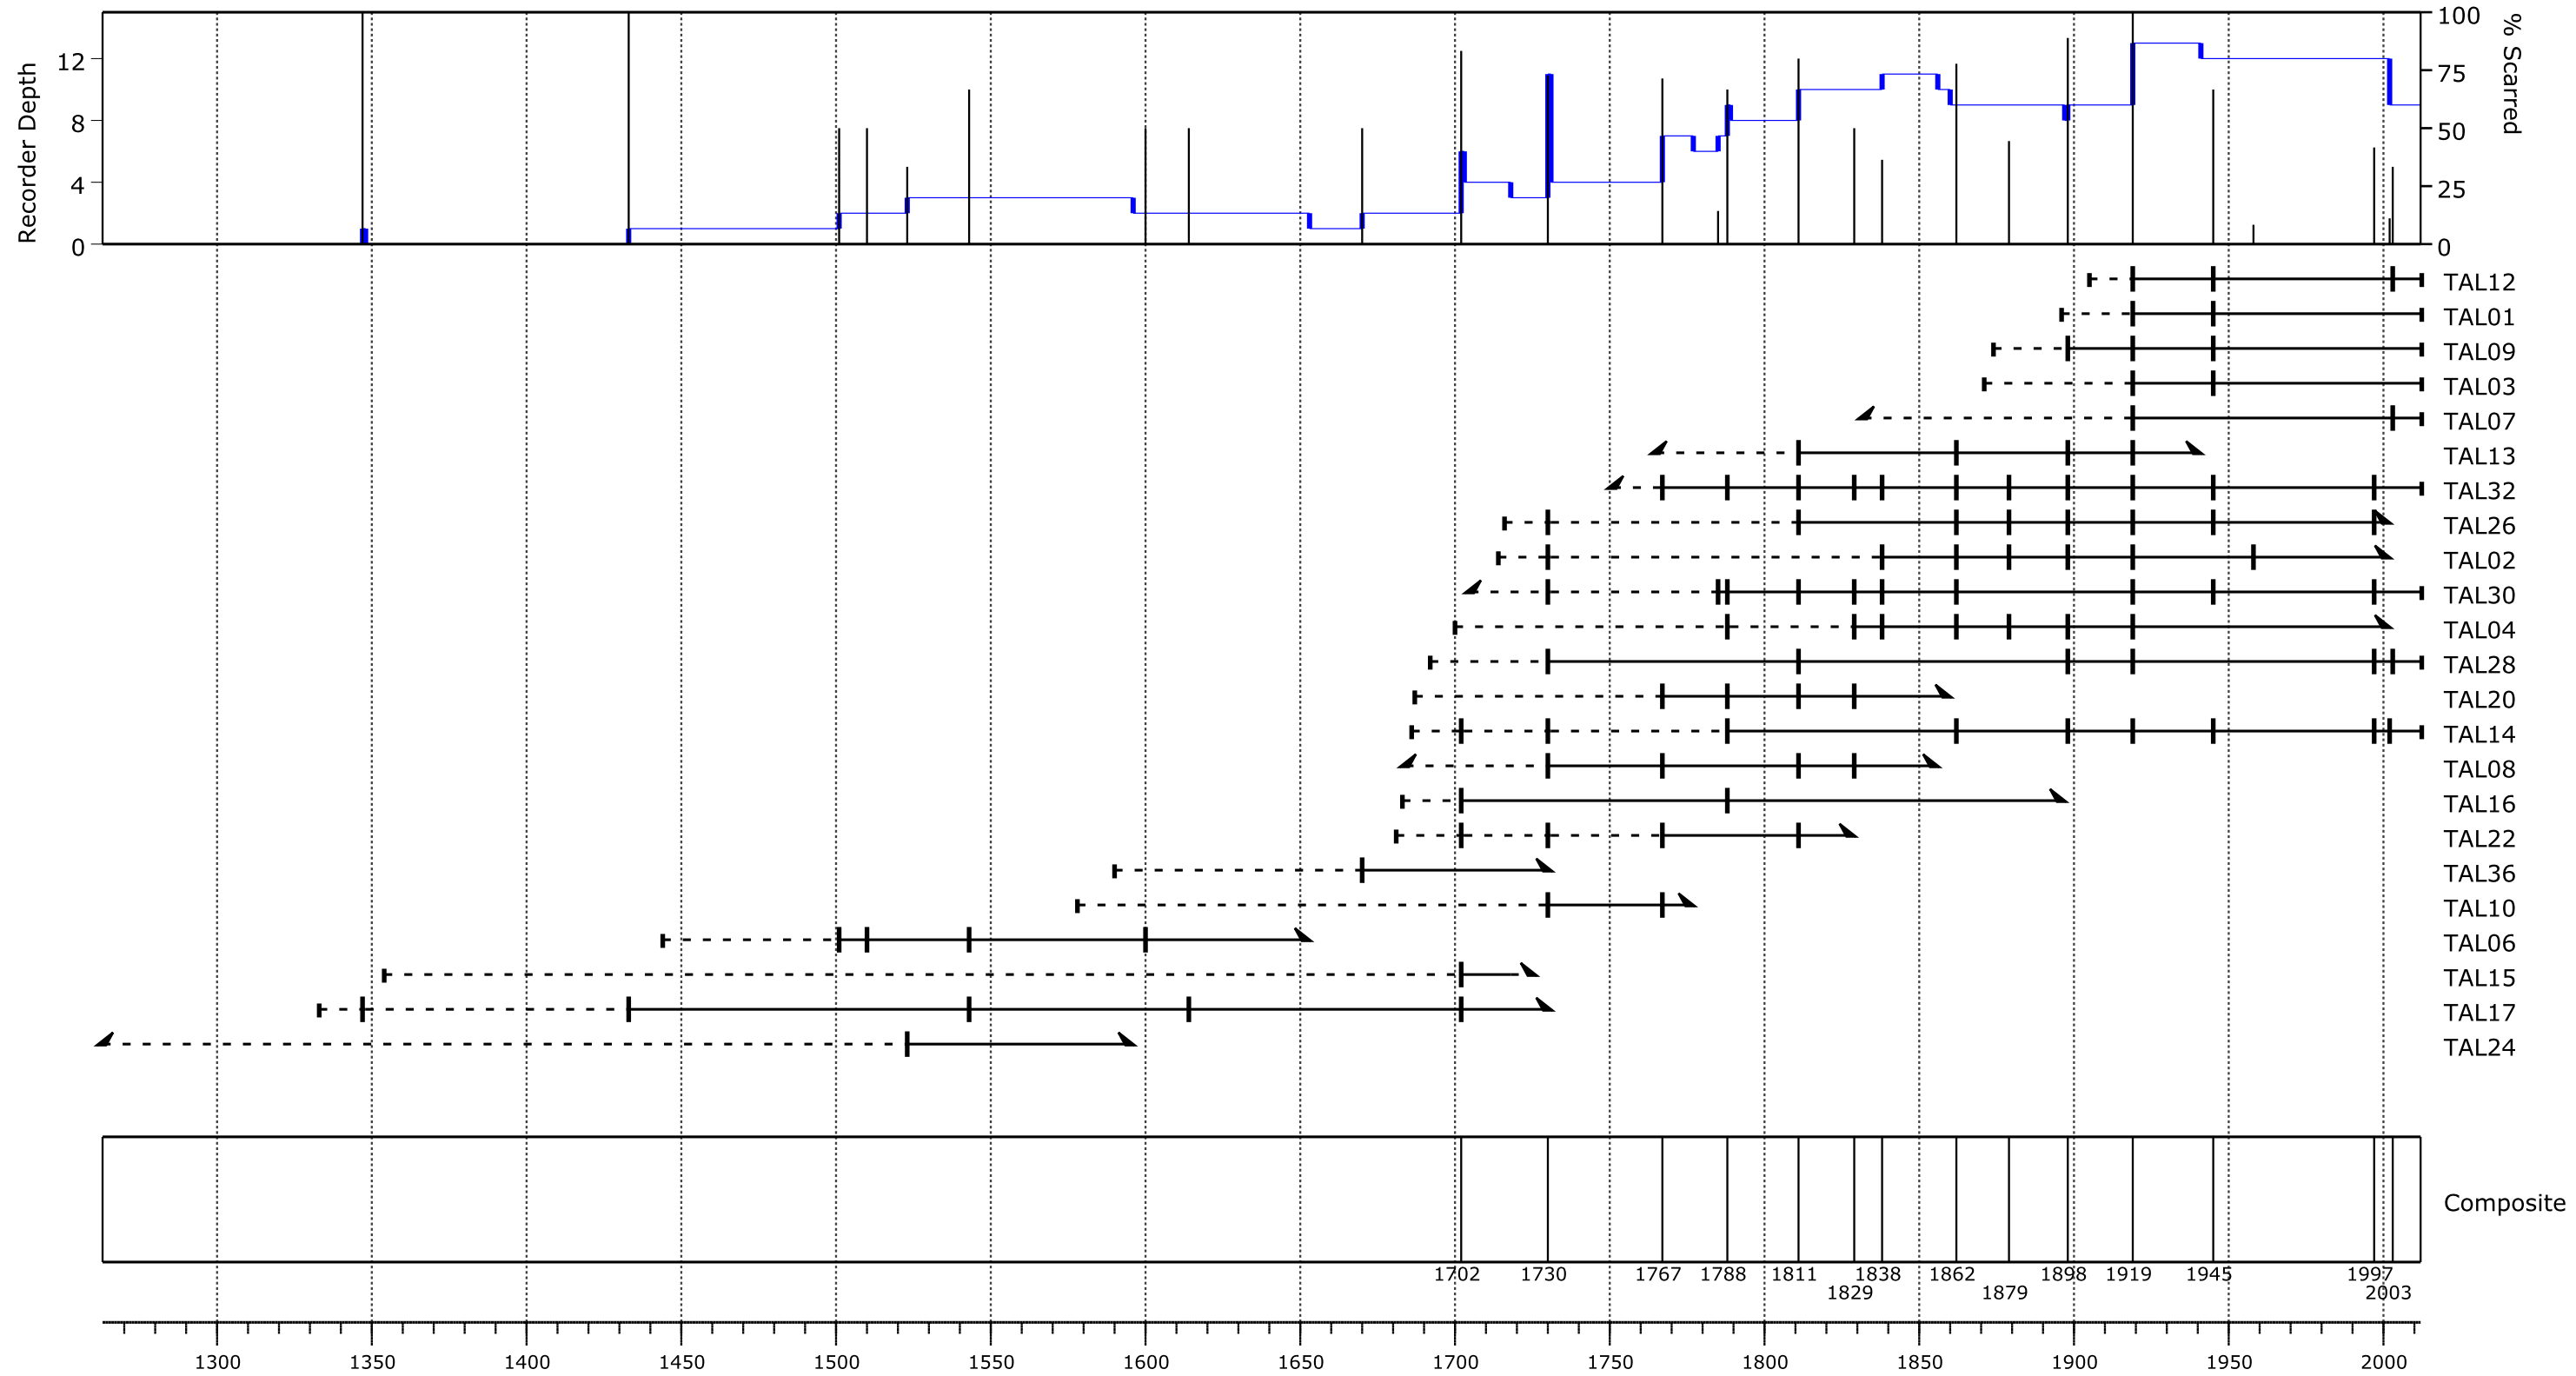

Verkhiye Tal'tsy - IMPD RUTAL001

- Recorder year
 - - - Non-recorder year
 - █ Fire event
 - ▣ Injury event
 - ▣ Inner year with pith
 - ▣ Inner year without pith
 - ▣ Outer year with bark
 - ▣ Outer year without bark
- Composite based on fire events and filtered by
- Number of trees recording fires ≥ 2
 - Minimum number of samples ≥ 5

TAL12
 TAL01
 TAL09
 TAL03
 TAL07
 TAL13
 TAL32
 TAL26
 TAL02
 TAL30
 TAL04
 TAL28
 TAL20
 TAL14
 TAL08
 TAL16
 TAL22
 TAL36
 TAL10
 TAL06
 TAL15
 TAL17
 TAL24

Composite