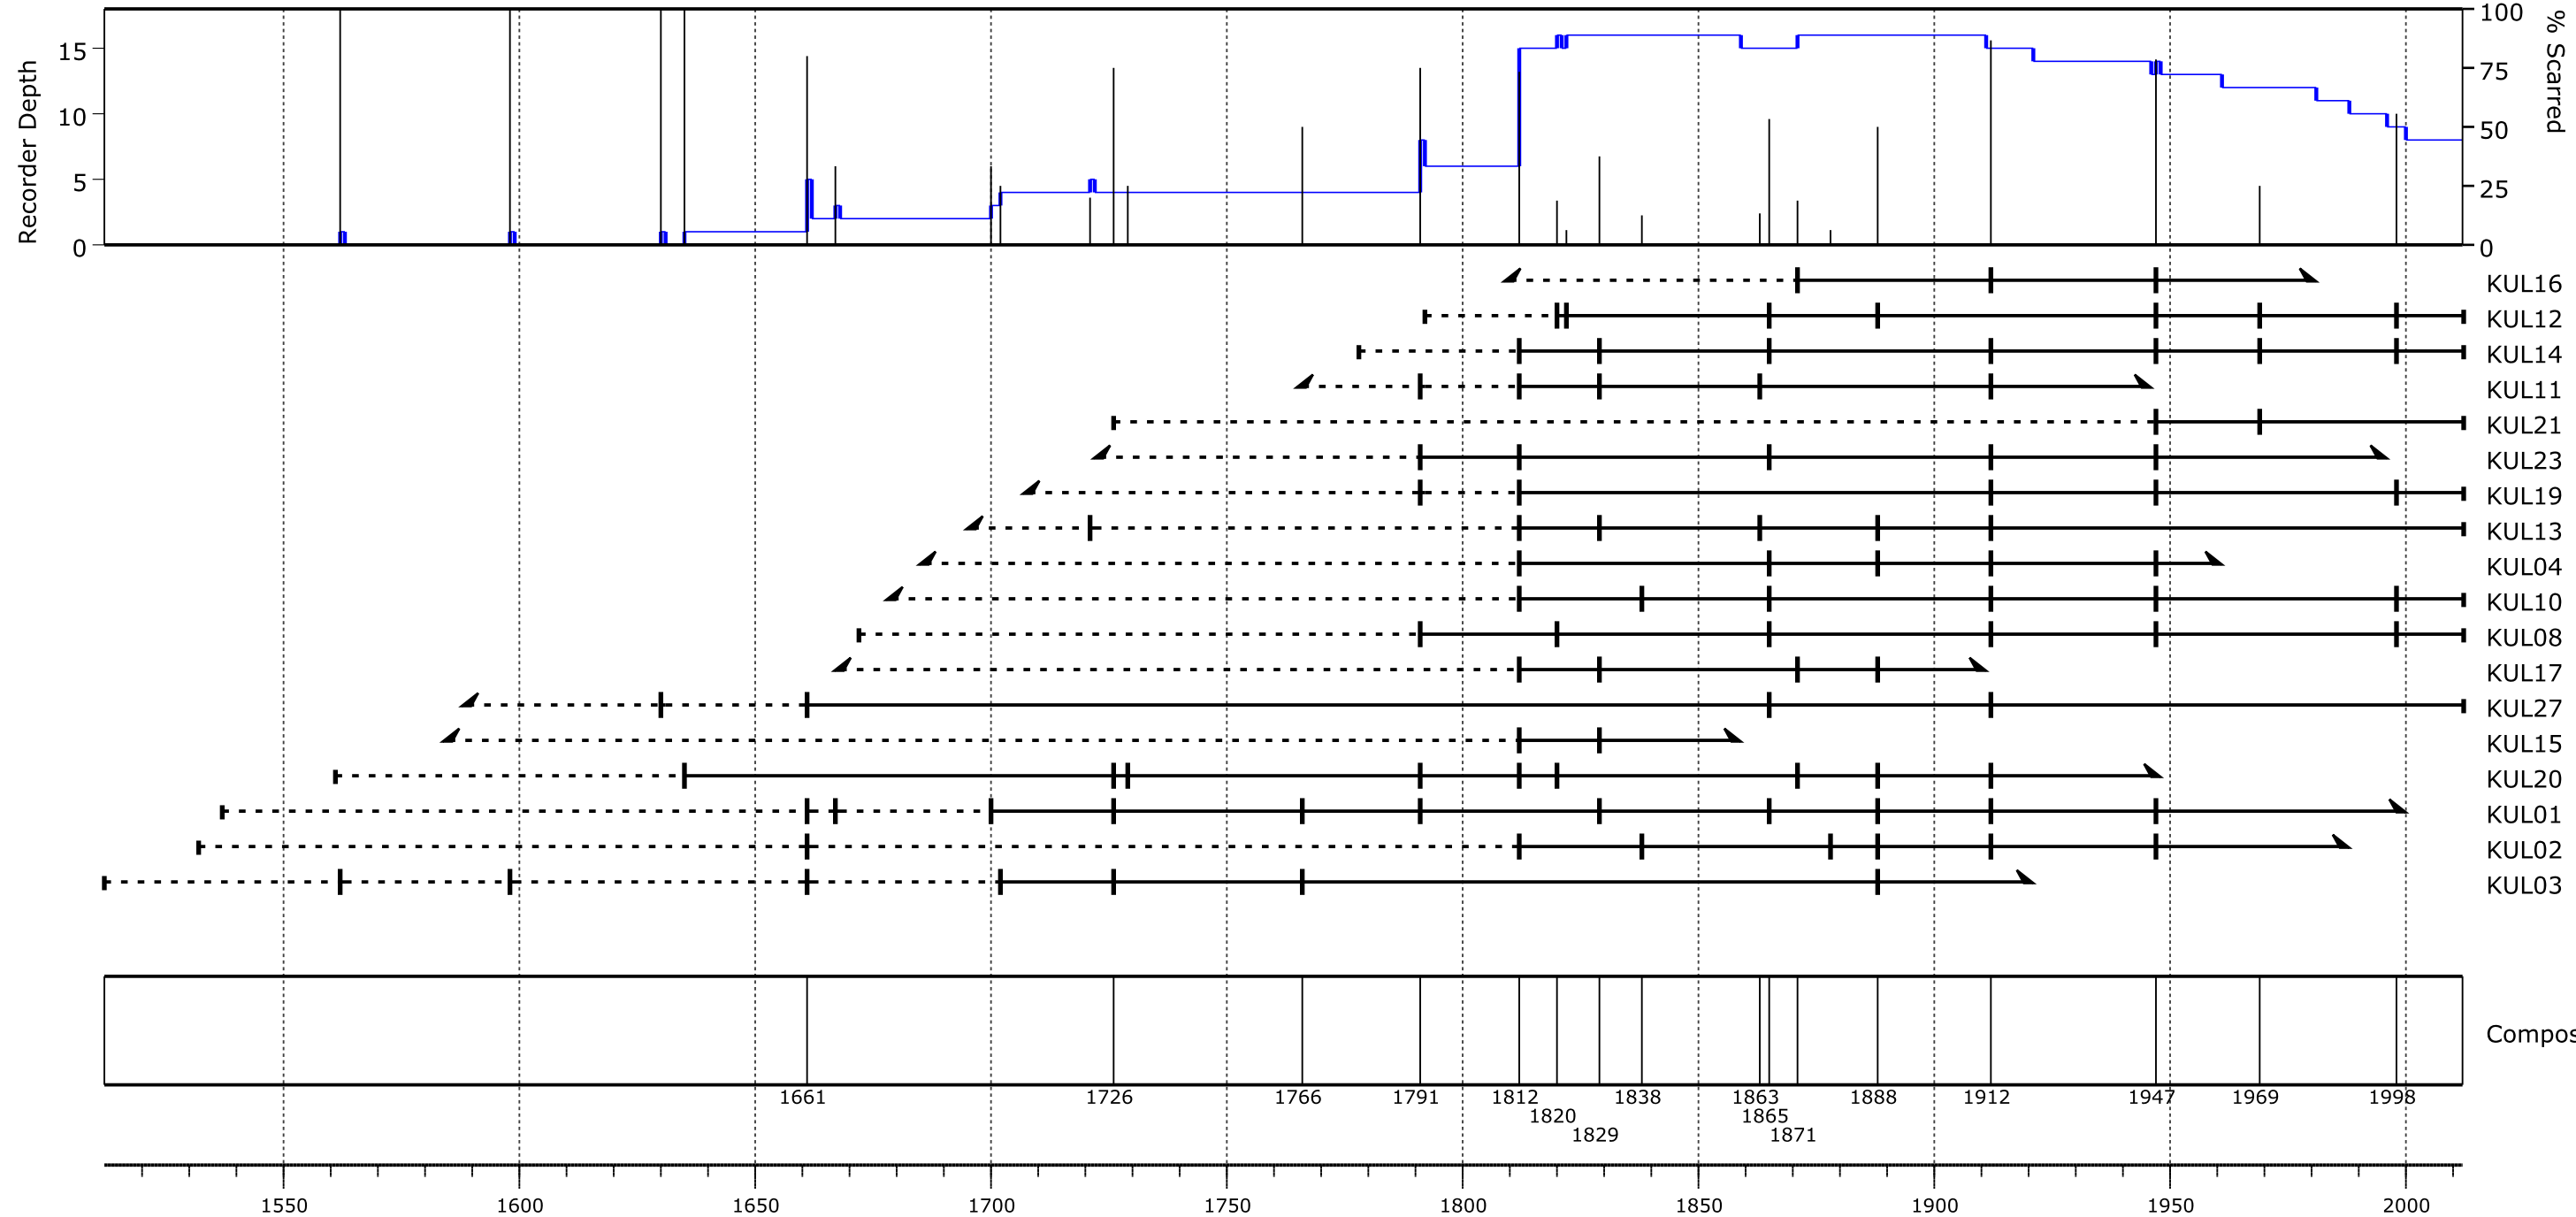

Kulsky Stanok - IMPD RUKUL001

- Recorder year
- - - Non-recorder year
- █ Fire event
- ▭ Injury event
- ┆ Inner year with pith
- ▲ Inner year without pith
- ┆ Outer year with bark
- ▶ Outer year without bark

Composite based on fire events and filtered by
 - Number of trees recording fires ≥ 2
 - Minimum number of samples ≥ 5

Composite