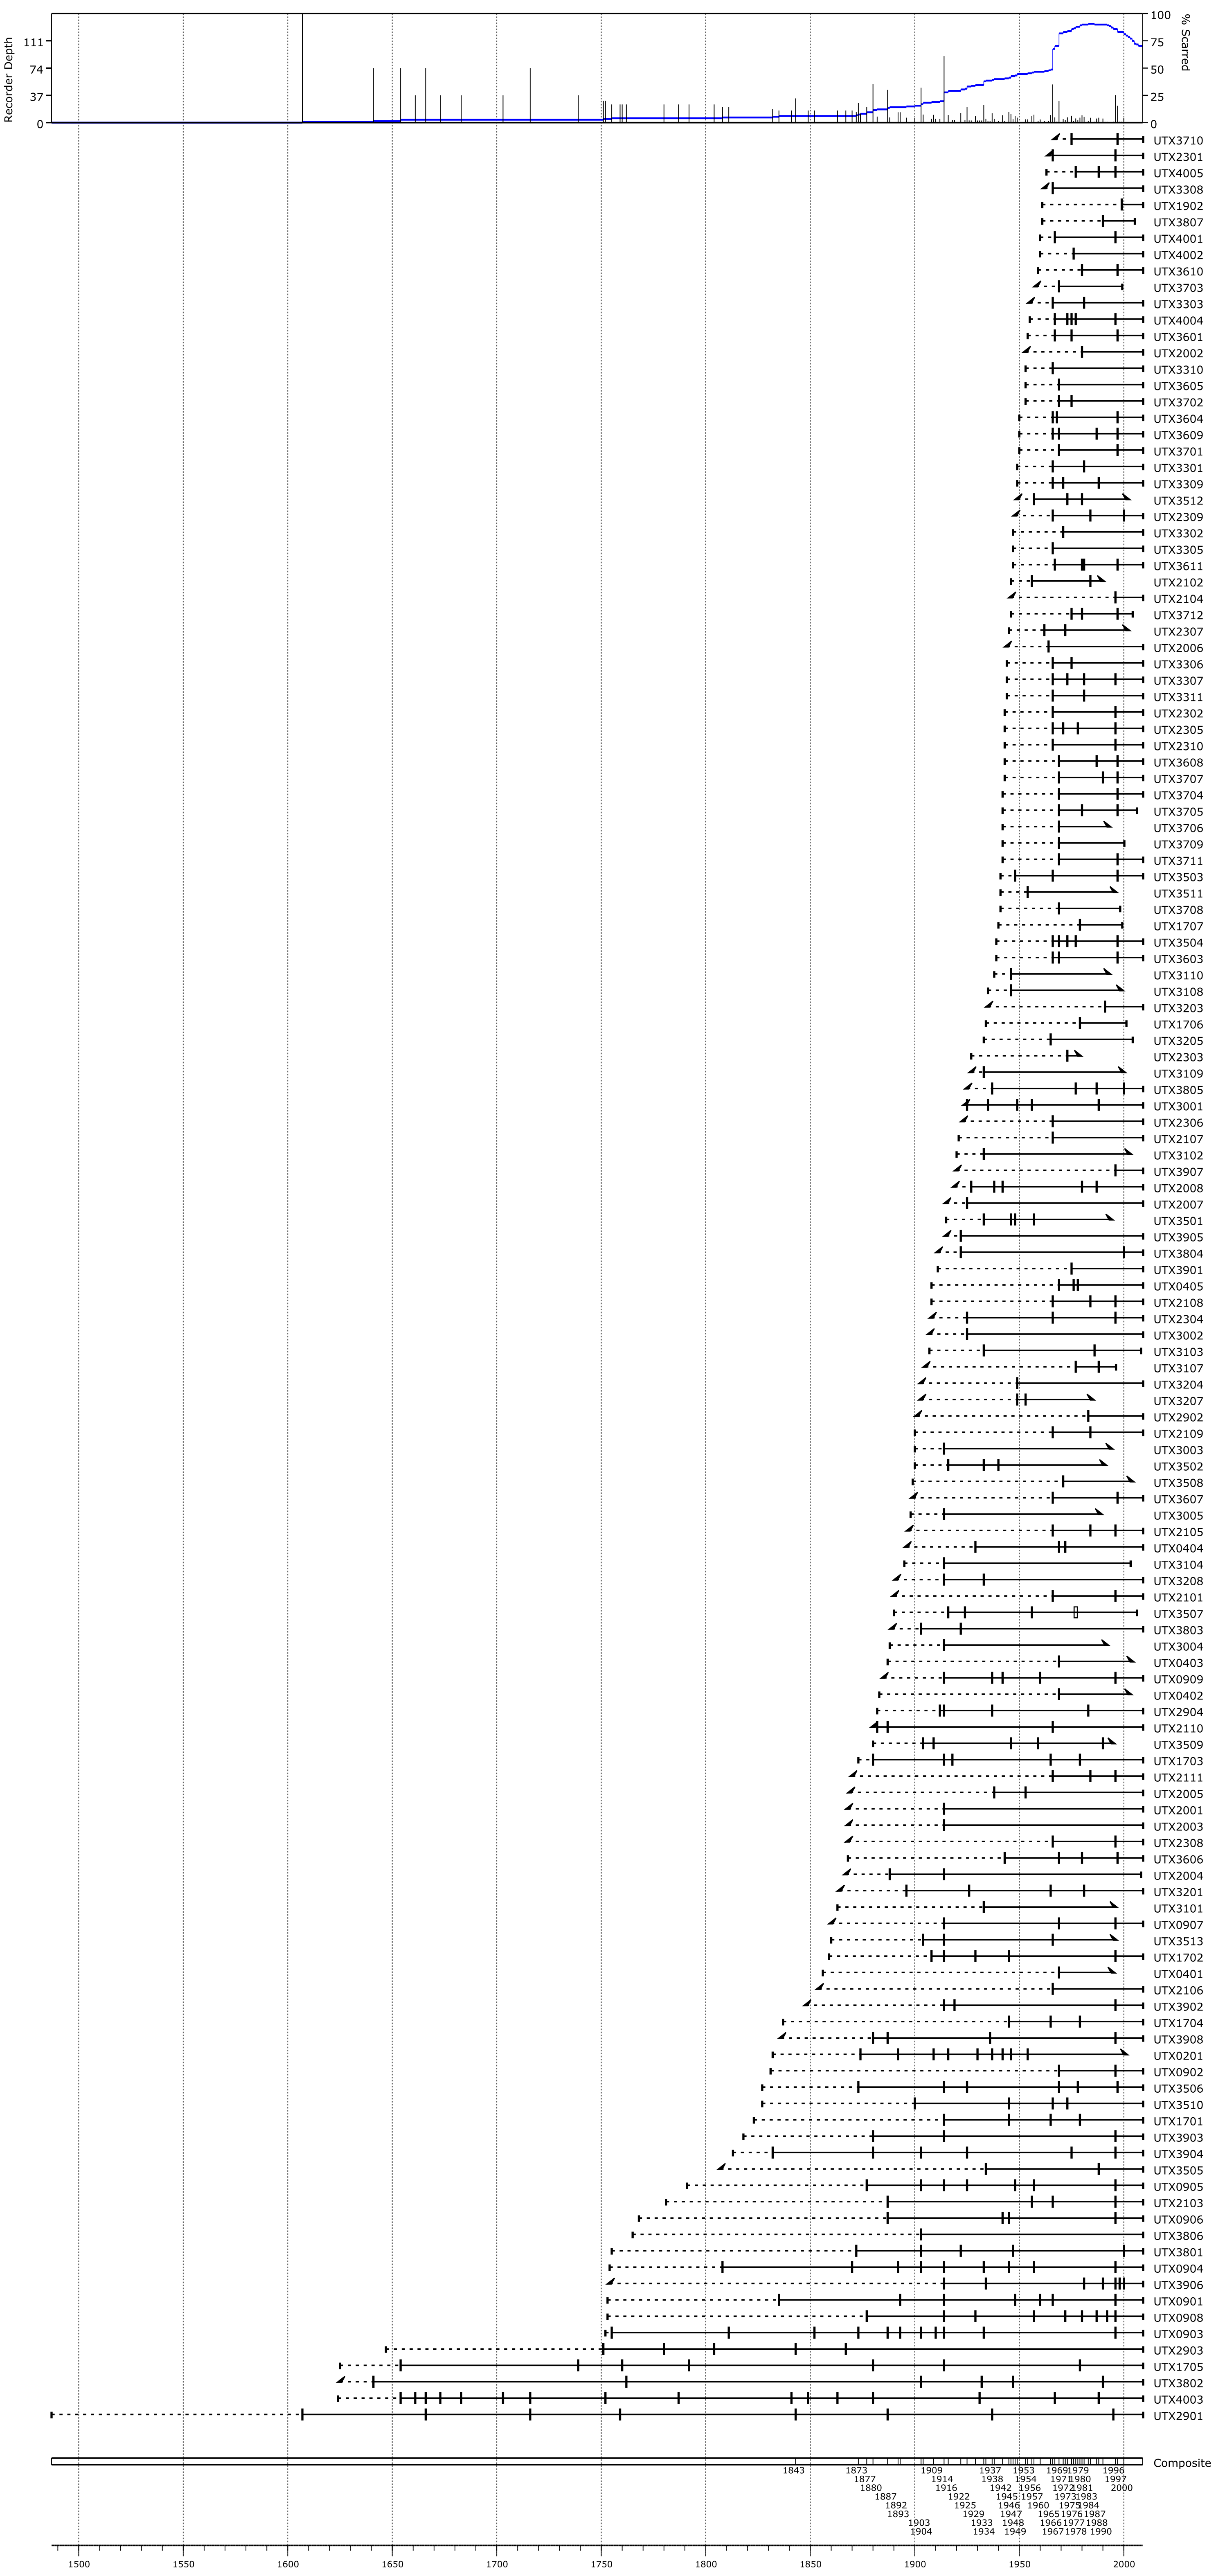

# Tuul River

- Recorder year
  - Non-recorder year
  - ▬ Fire event
  - ▭ Injury event
  - ┆ Inner year with pith
  - ┆ Inner year without pith
  - ┆ Outer year with bark
  - ┆ Outer year without bark
- Composite based on fire events and filtered by:  
 - Number of trees recording fires >= 2  
 - Minimum number of samples >= 6

Composite