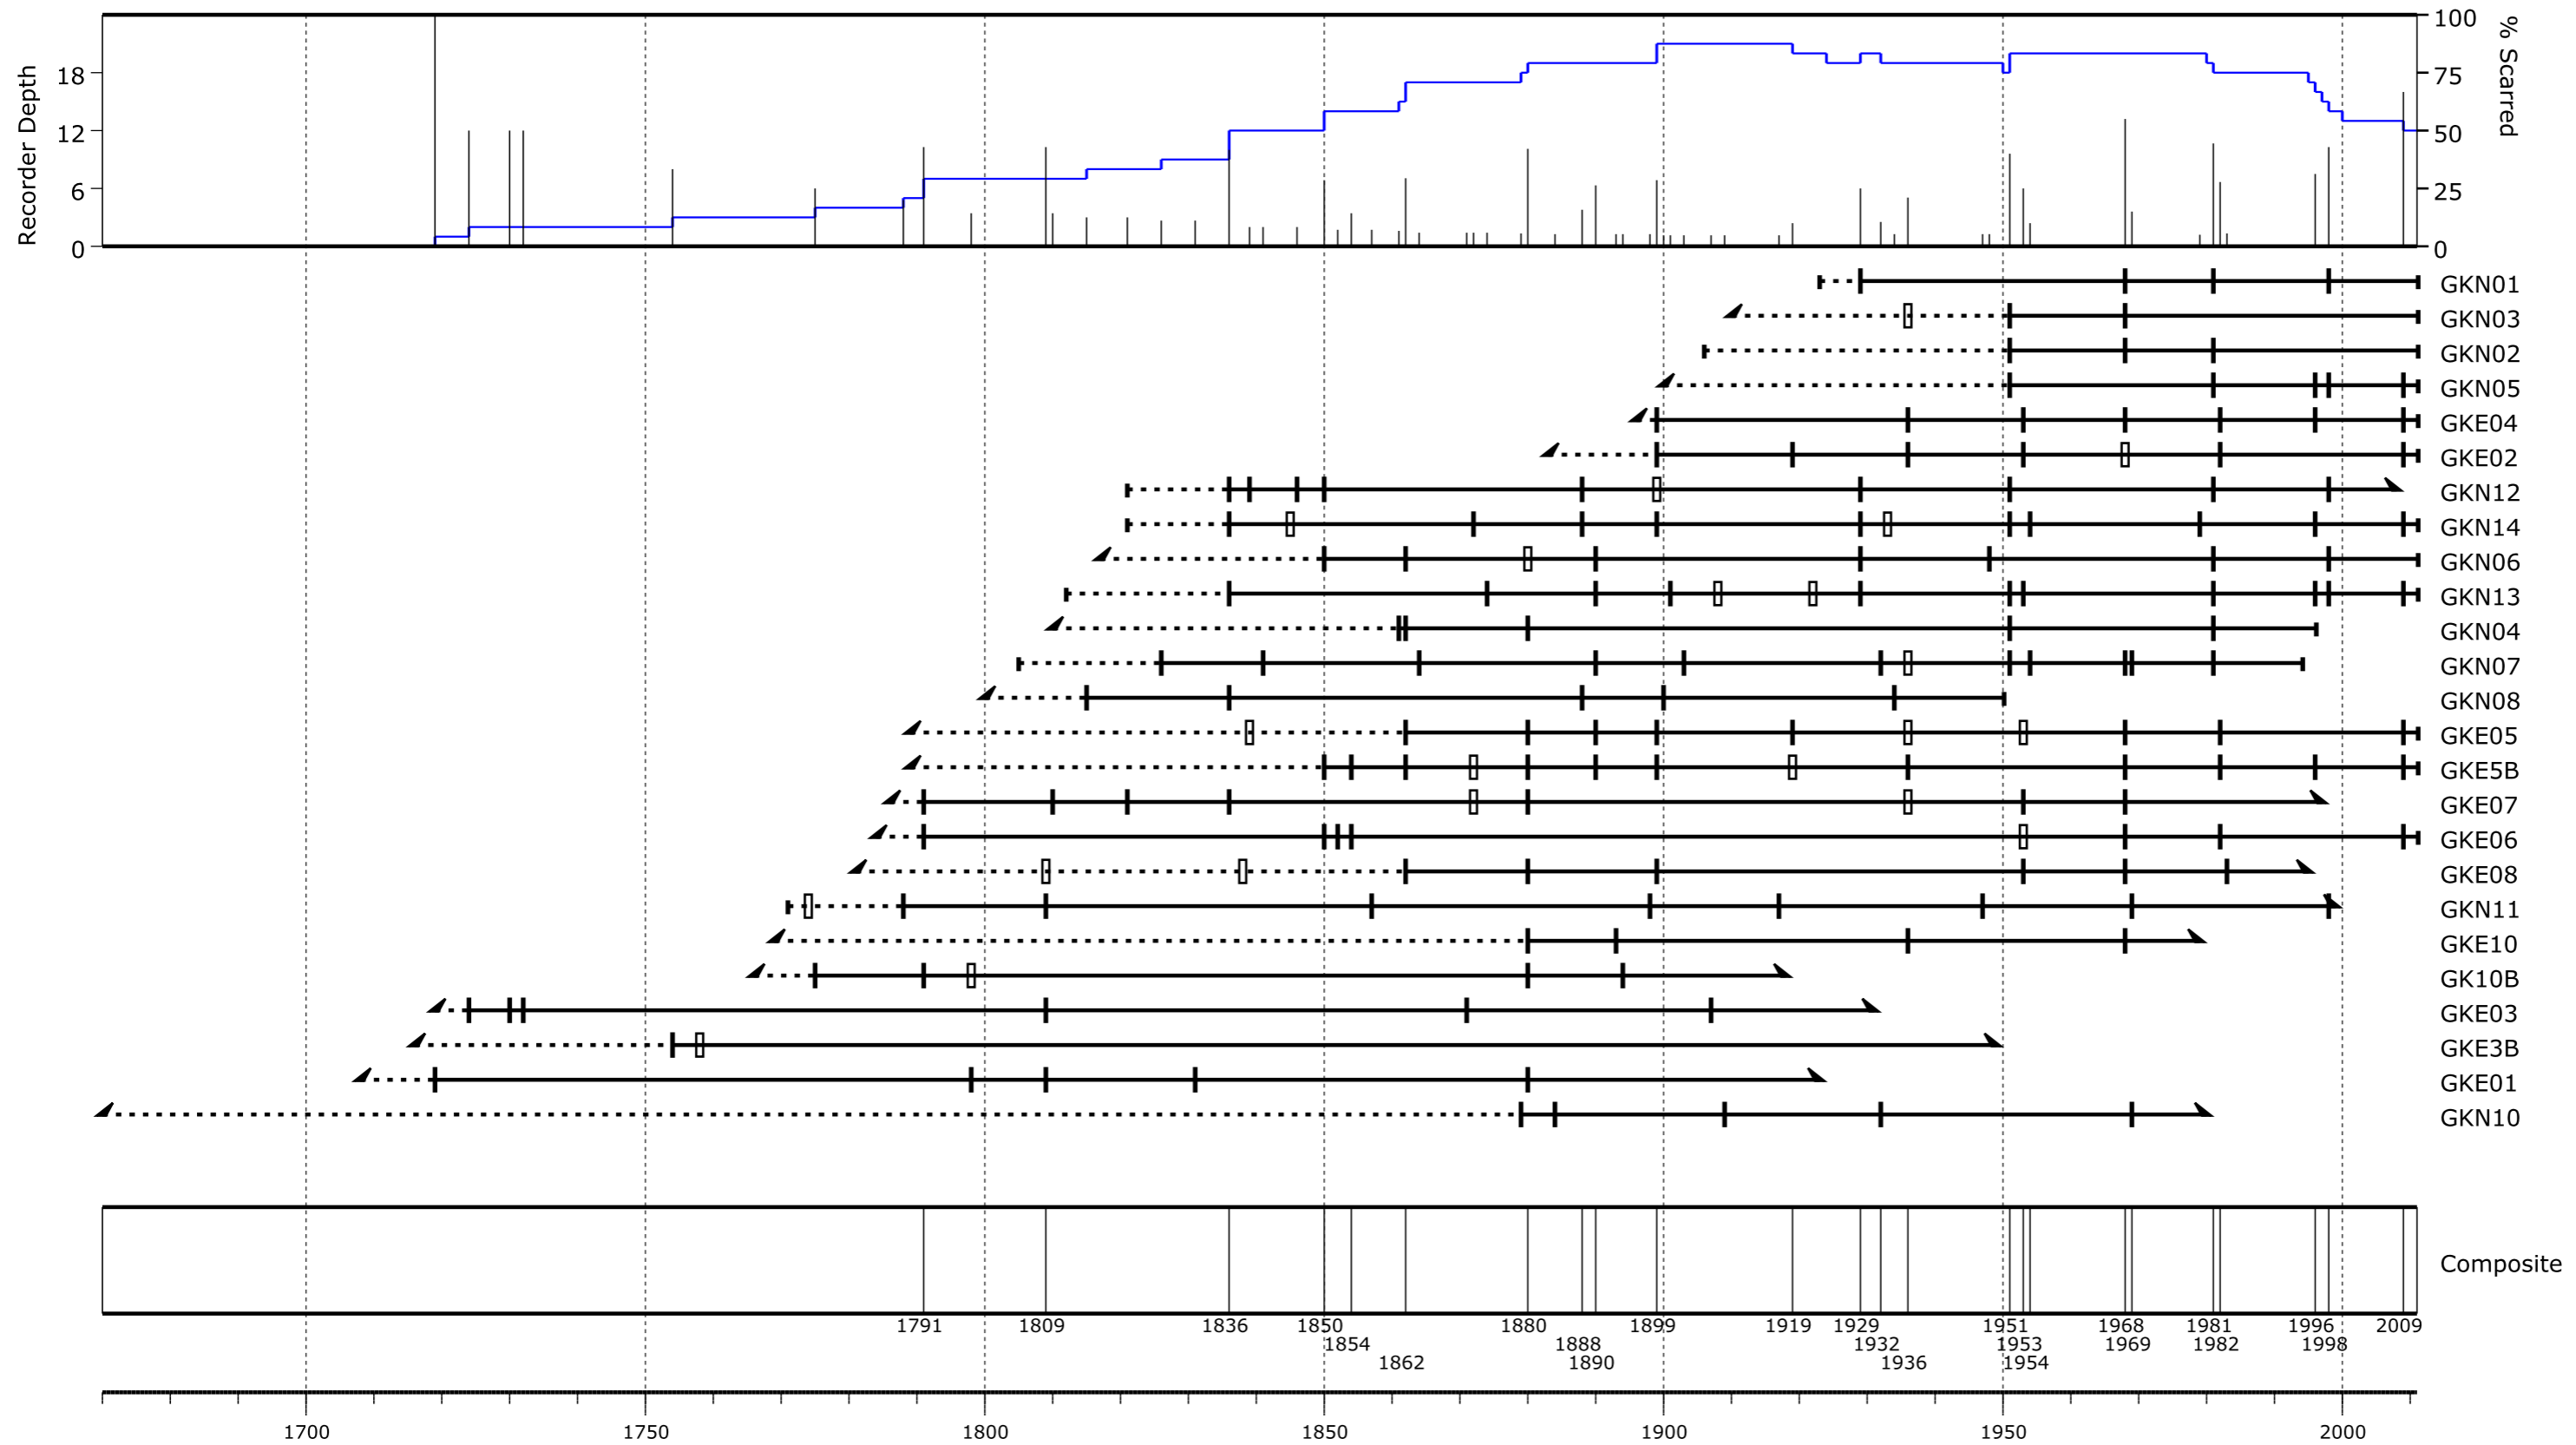

Gaslan Khailantai

— Recorder year
 - - - Non-recorder year
 ■ Fire event
 □ Injury event
 ■ Inner year with pith
 ▲ Inner year without pith
 — Outer year with bark
 ▲ Outer year without bark

Composite based on fire events and filtered by
 - Number of trees recording fires ≥ 2
 - Minimum number of samples ≥ 6

Composite

1700

1750

1800

1850

1900

1950

2000

1791

1809

1836

1850

1854

1862

1880

1888

1890

1919

1929

1932

1936

1951

1953

1954