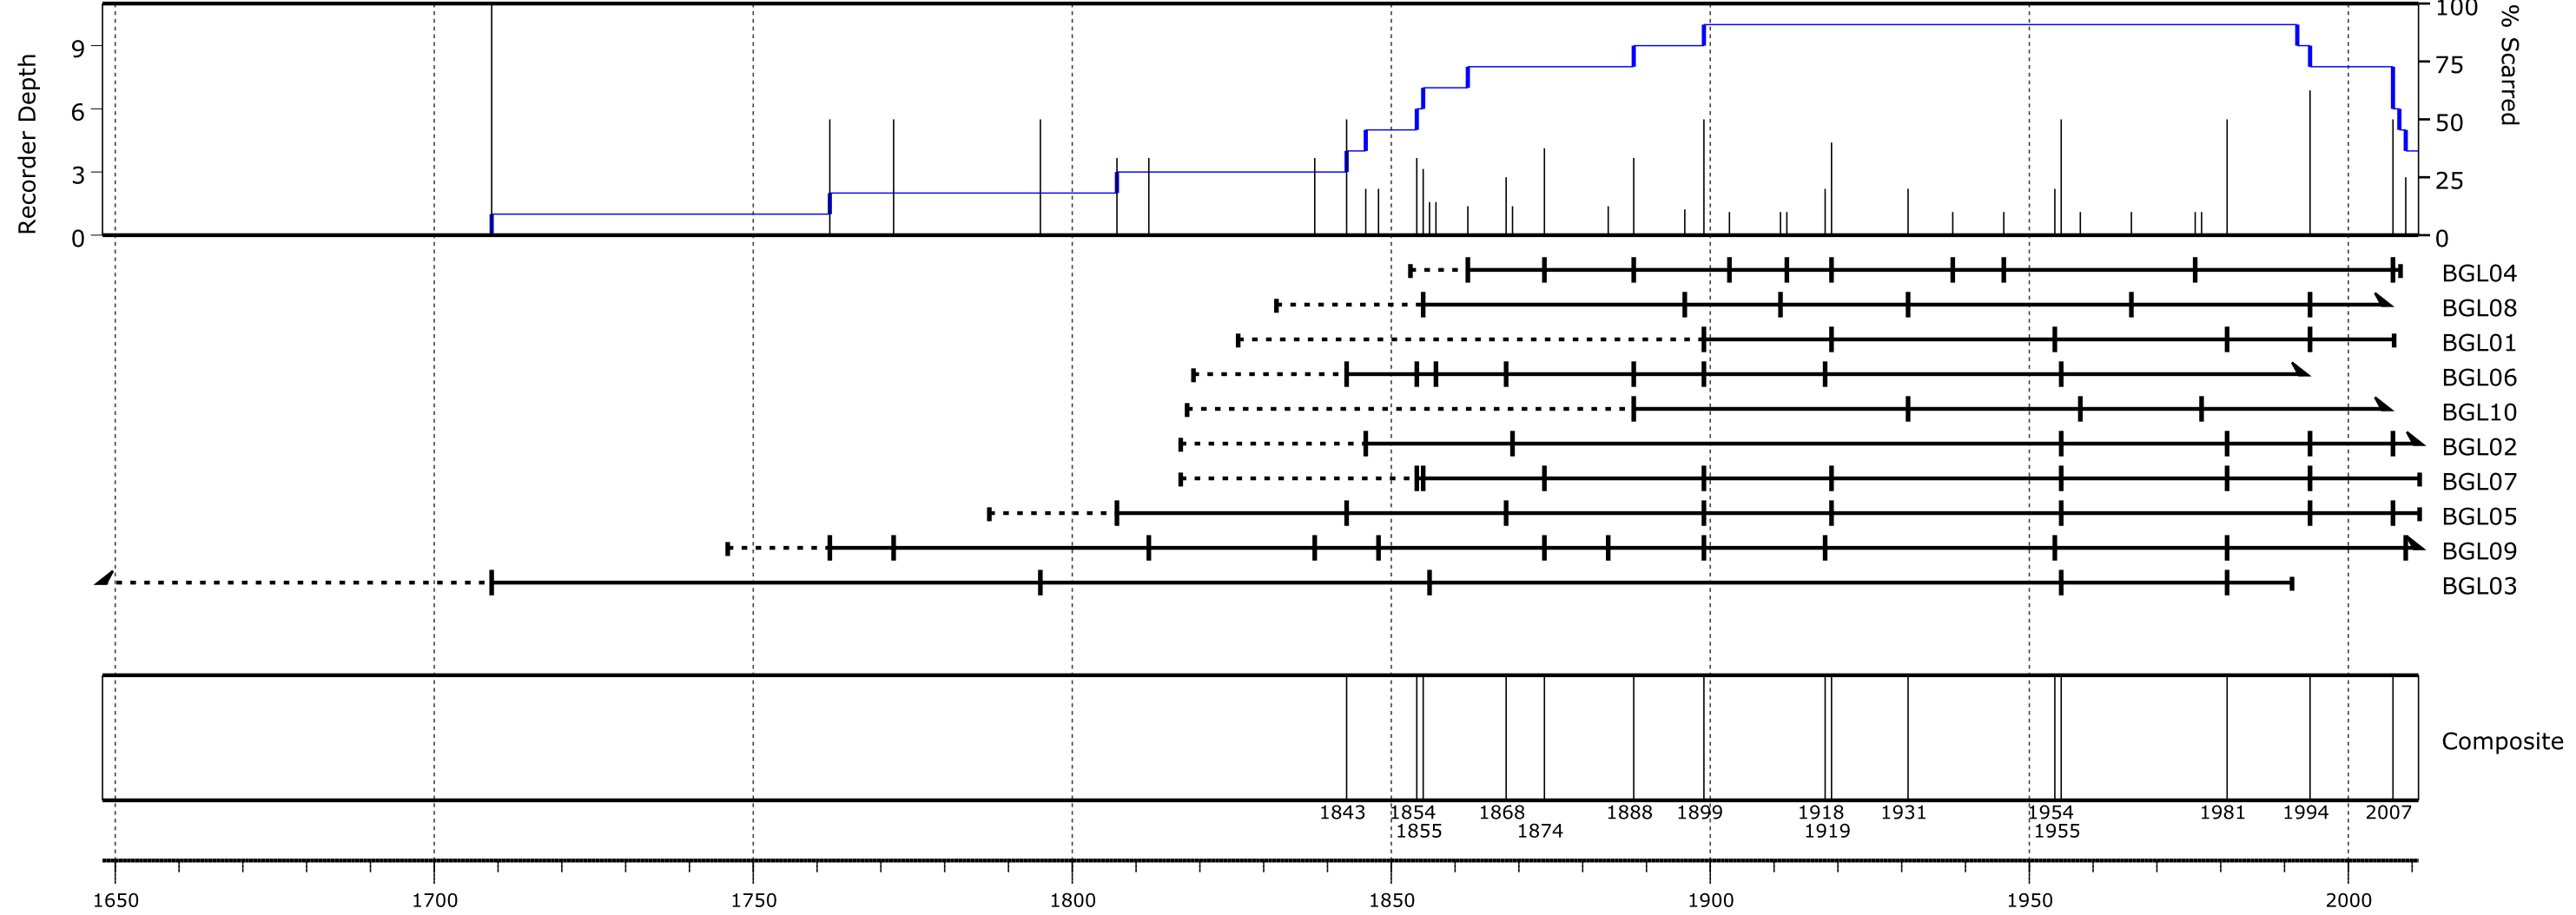

# Barun Gol

Composite based on fire events and filtered by

- Number of trees recording fires  $\geq 2$
- Minimum number of samples  $\geq 6$