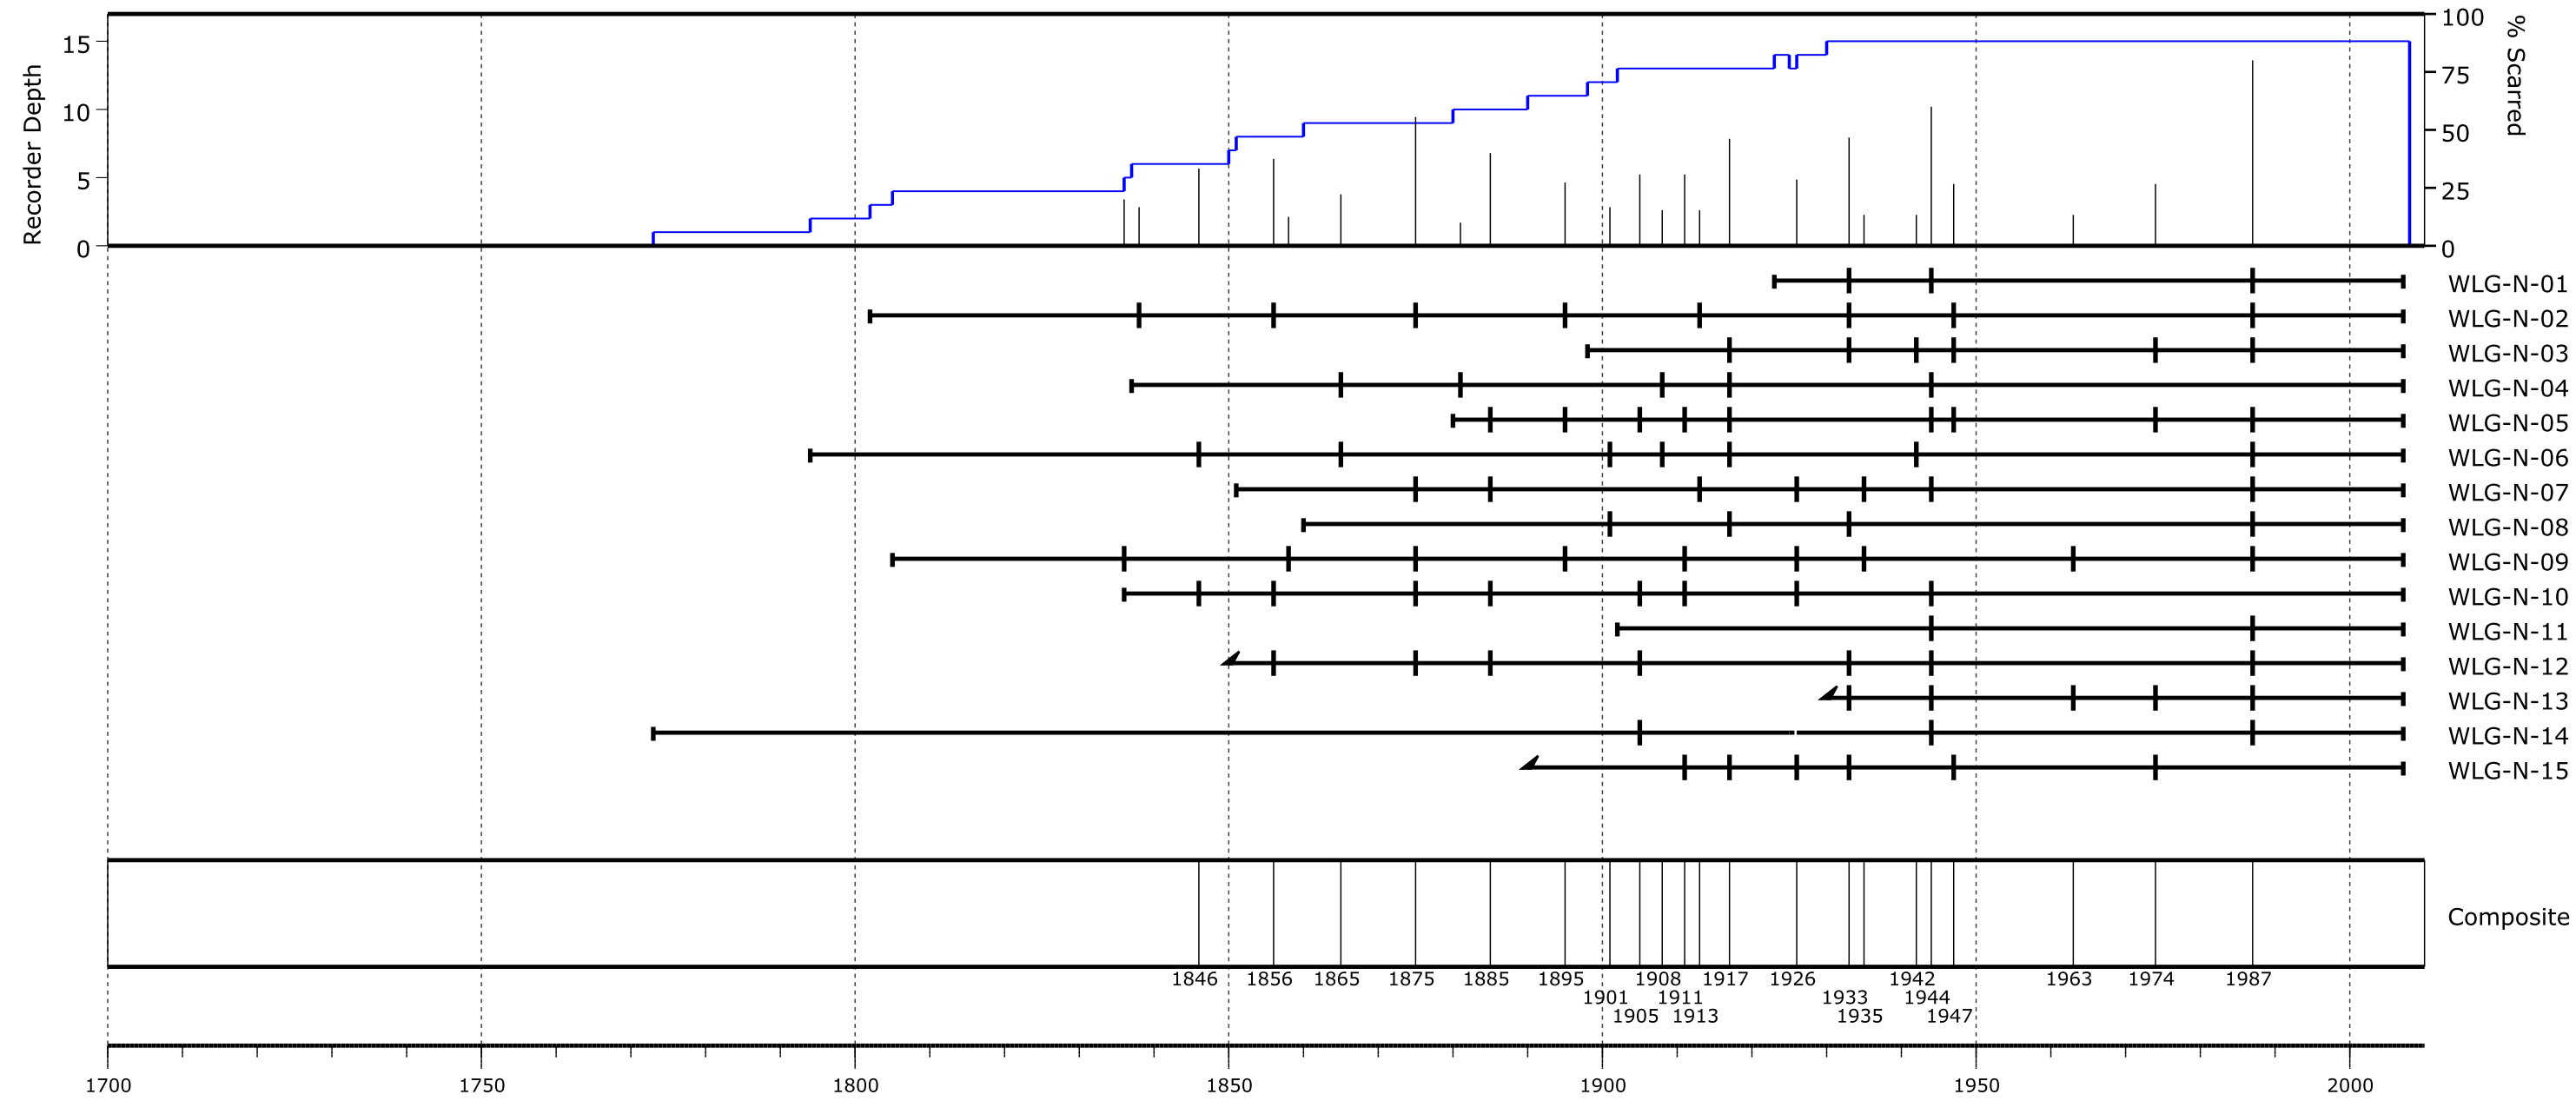

Walagan

Composite based on fire events and filtered by:
 - Number of trees recording fires ≥ 2
 - Minimum number of samples ≥ 6

1700 1750 1800 1850 1900 1950 2000

1846 1856 1865 1875 1885 1895 1901 1905 1908 1911 1913 1917 1926 1933 1935 1942 1944 1947 1963 1974 1987

Composite