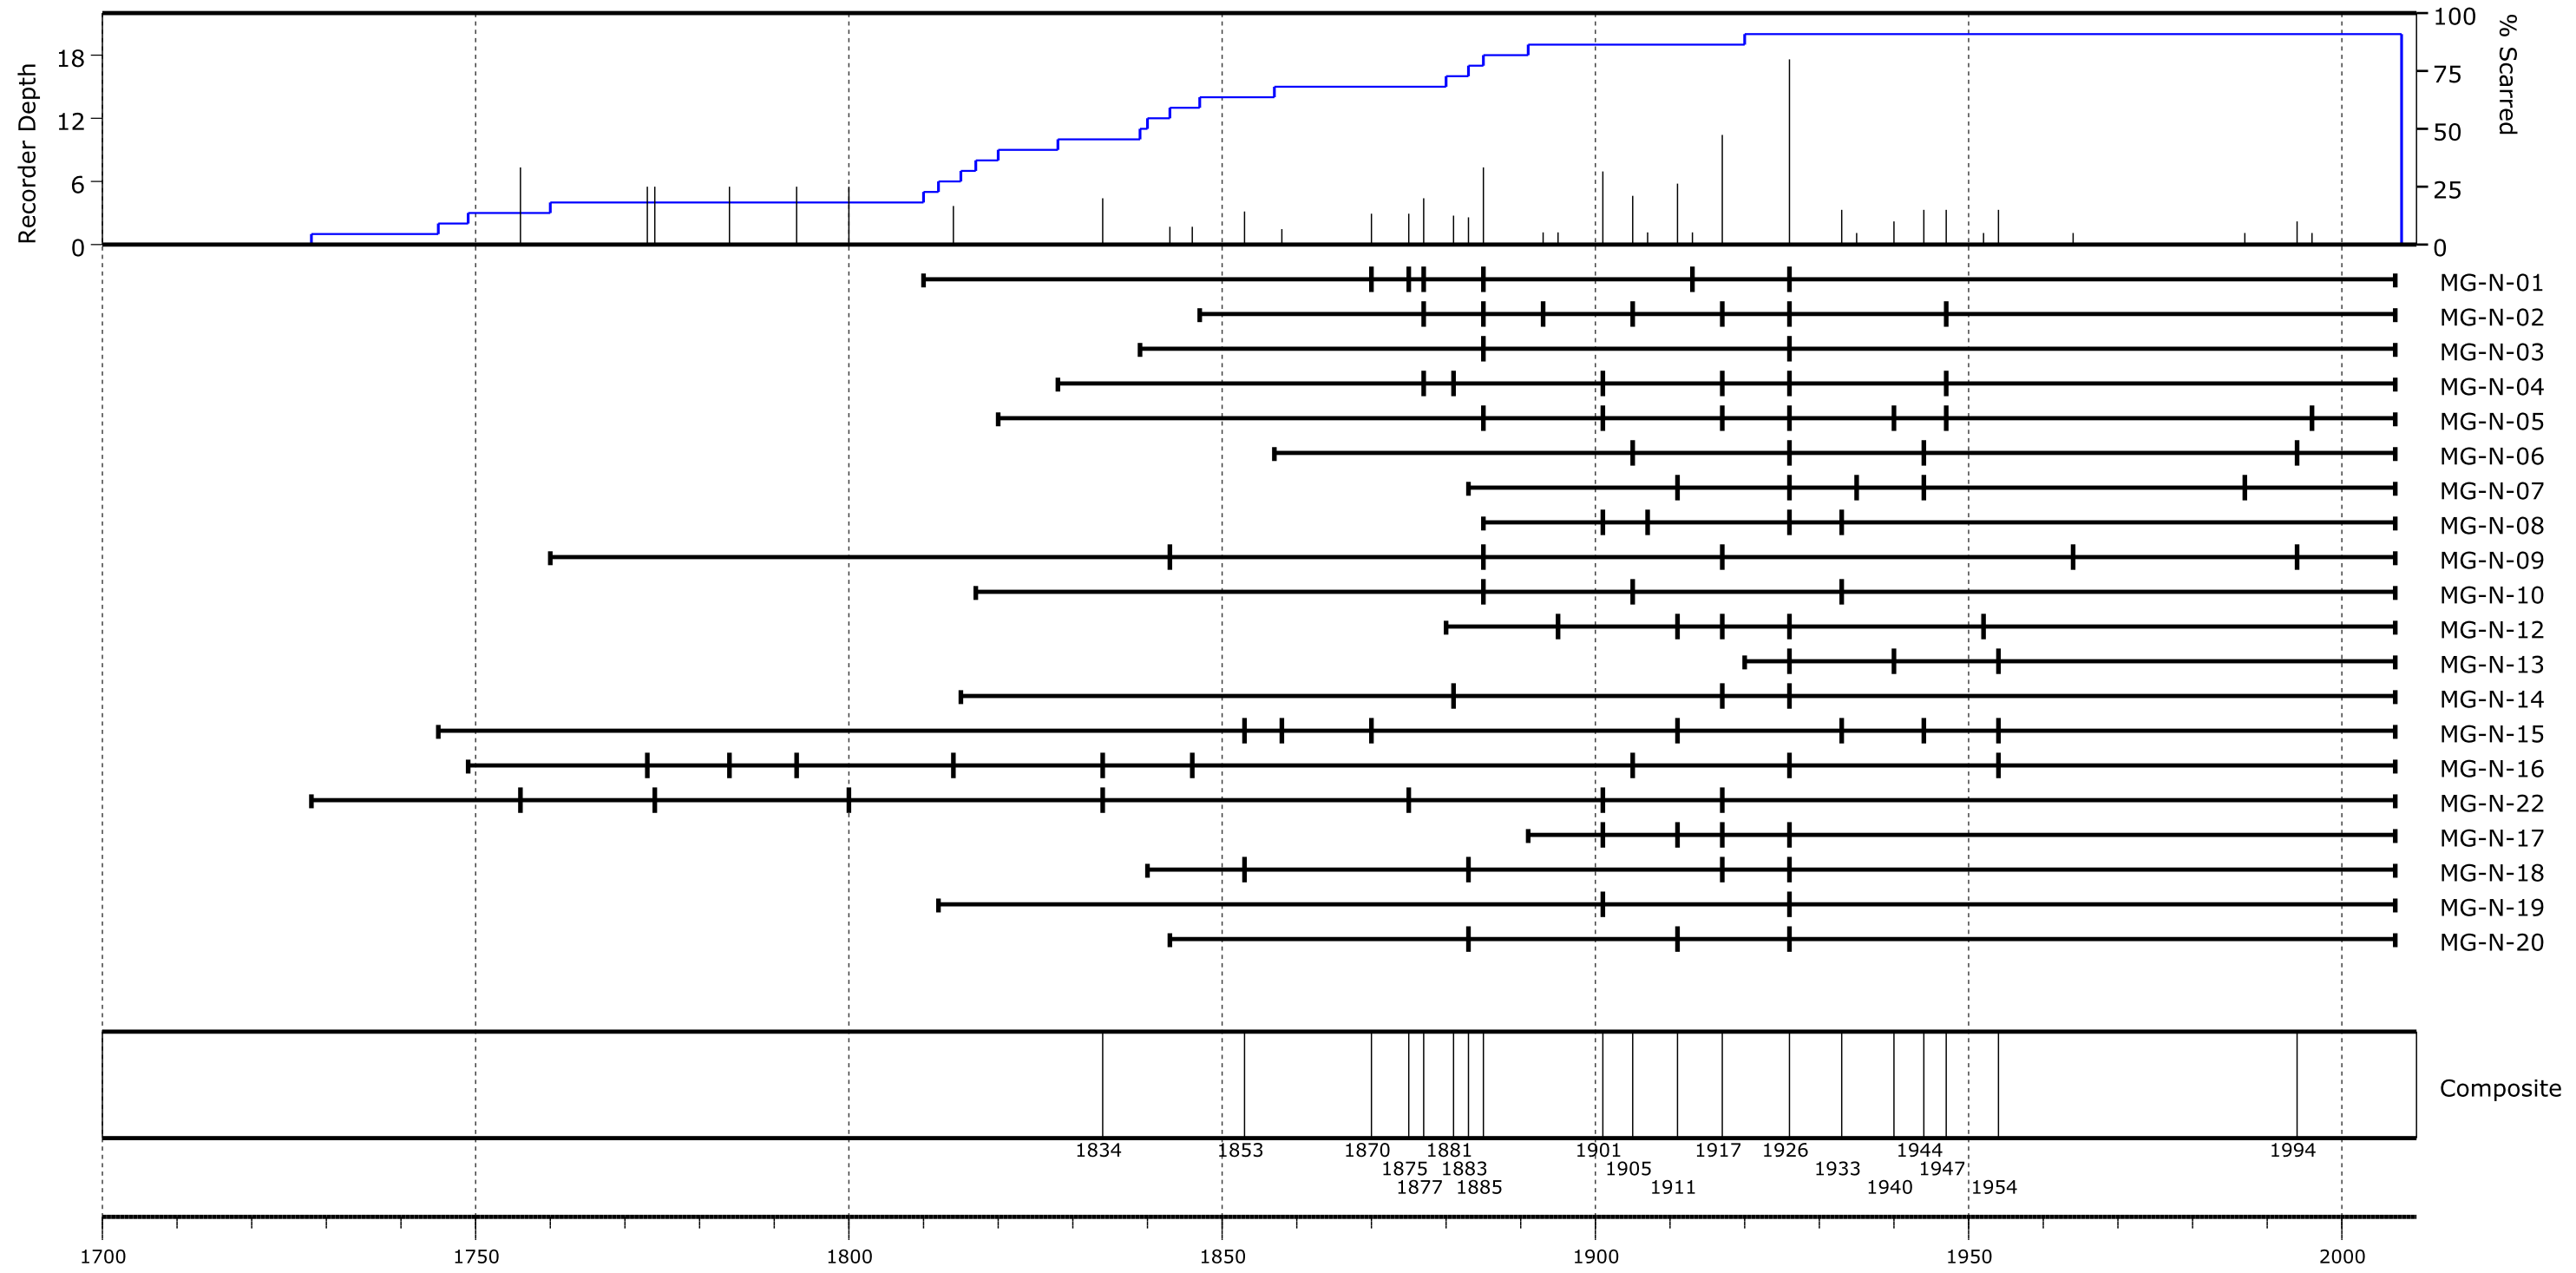

Mangui

- Recorder year
 - - - Non-recorder year
 - █ Fire event
 - ▣ Injury event
 - ▣ Inner year with pith
 - ▣ Inner year without pith
 - ▣ Outer year with bark
 - ▣ Outer year without bark
- Composite based on fire events and filtered by
- Number of trees recording fires ≥ 2
 - Minimum number of samples ≥ 6