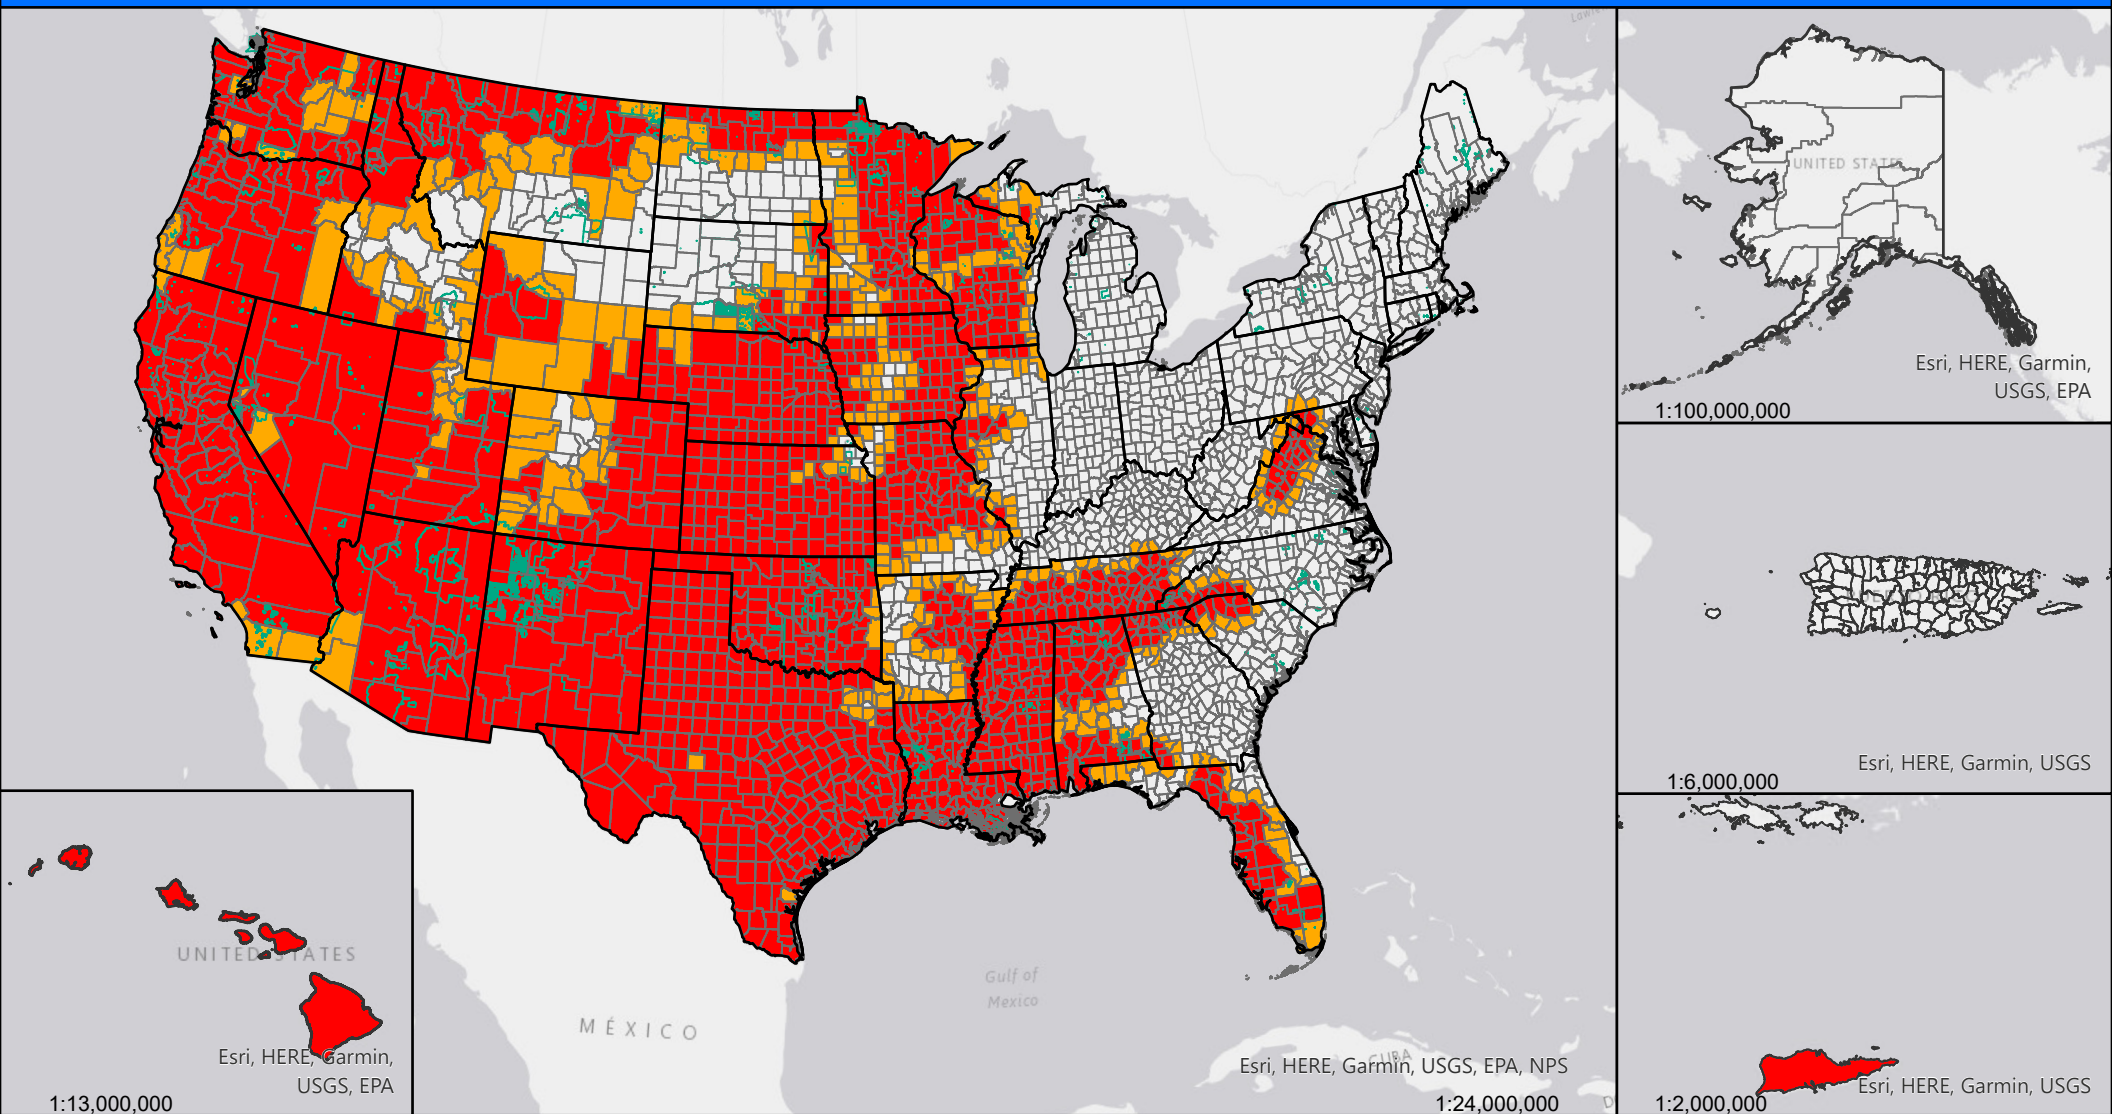

2023 Secretarial Drought Designations - All Drought

Secretarial Drought Designations for 2023

Disaster Incidences as of November 22, 2023

- State Boundary
- County Boundary
- Tribal Lands
- Primary Counties: 1,414
- Contiguous Counties: 452

United States Department of Agriculture
Farm Service Agency
Program Delivery/Safety Net Division
November 22, 2023