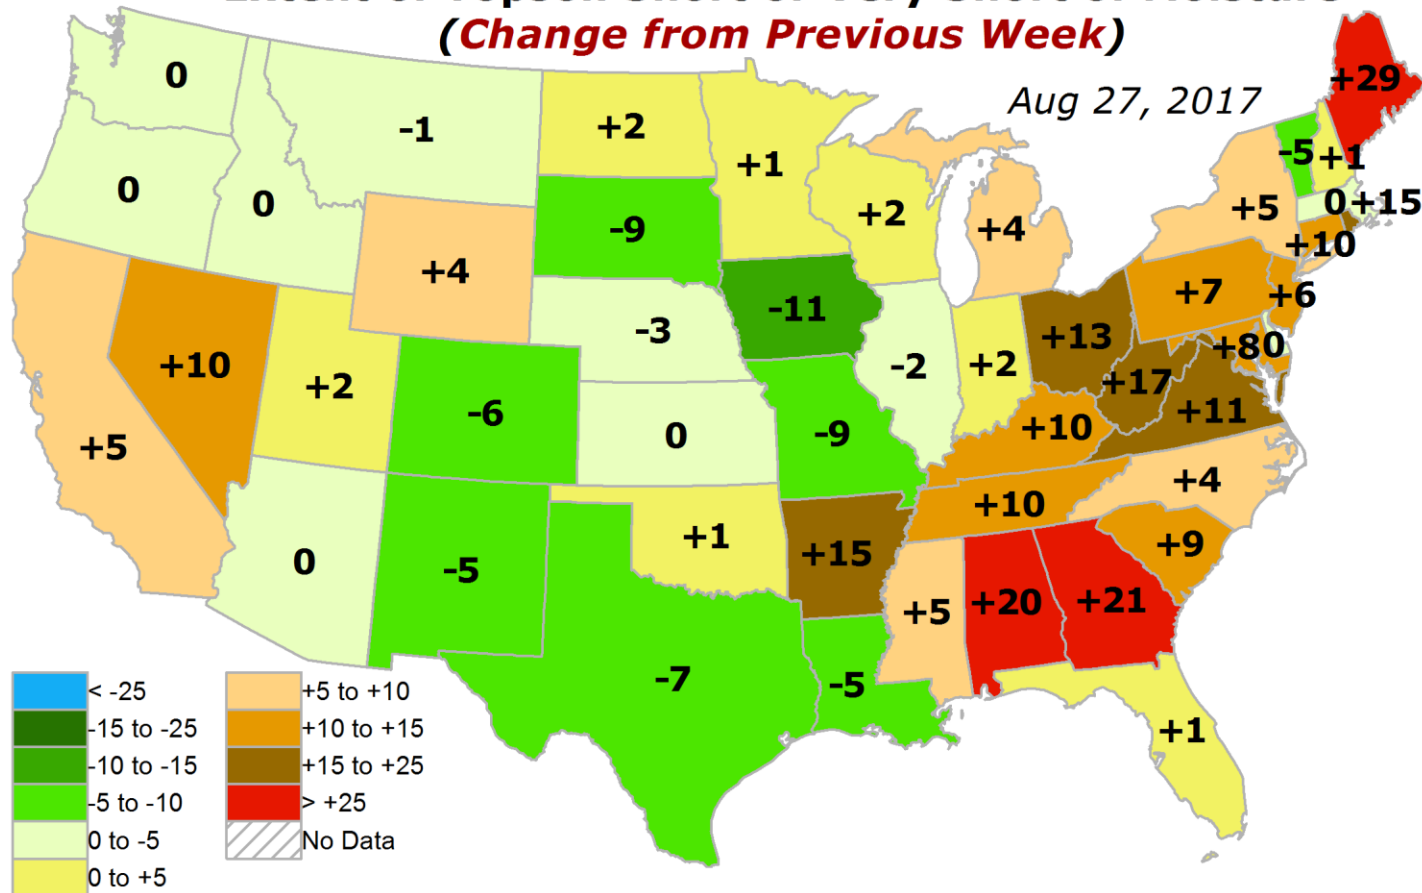

Extent of Topsoil Short or Very Short of Moisture (Raw Statewide Proportion)

Aug 27, 2017

Extent of Topsoil Short or Very Short of Moisture (Change from Previous Week)

Aug 27, 2017

Extent of Topsoil Short or Very Short of Moisture (*PERCENTILE for This Time in Growing Season*)

Aug 27, 2017

Extent of Topsoil Short or Very Short of Moisture (*DEPARTURE from Median*)

Aug 27, 2017

**Extent of SUBSOIL Short or Very Short of Moisture
(Raw Statewide Proportion)**

**Extent of TOPSOIL Short or Very Short of Moisture
(Raw Statewide Proportion)**