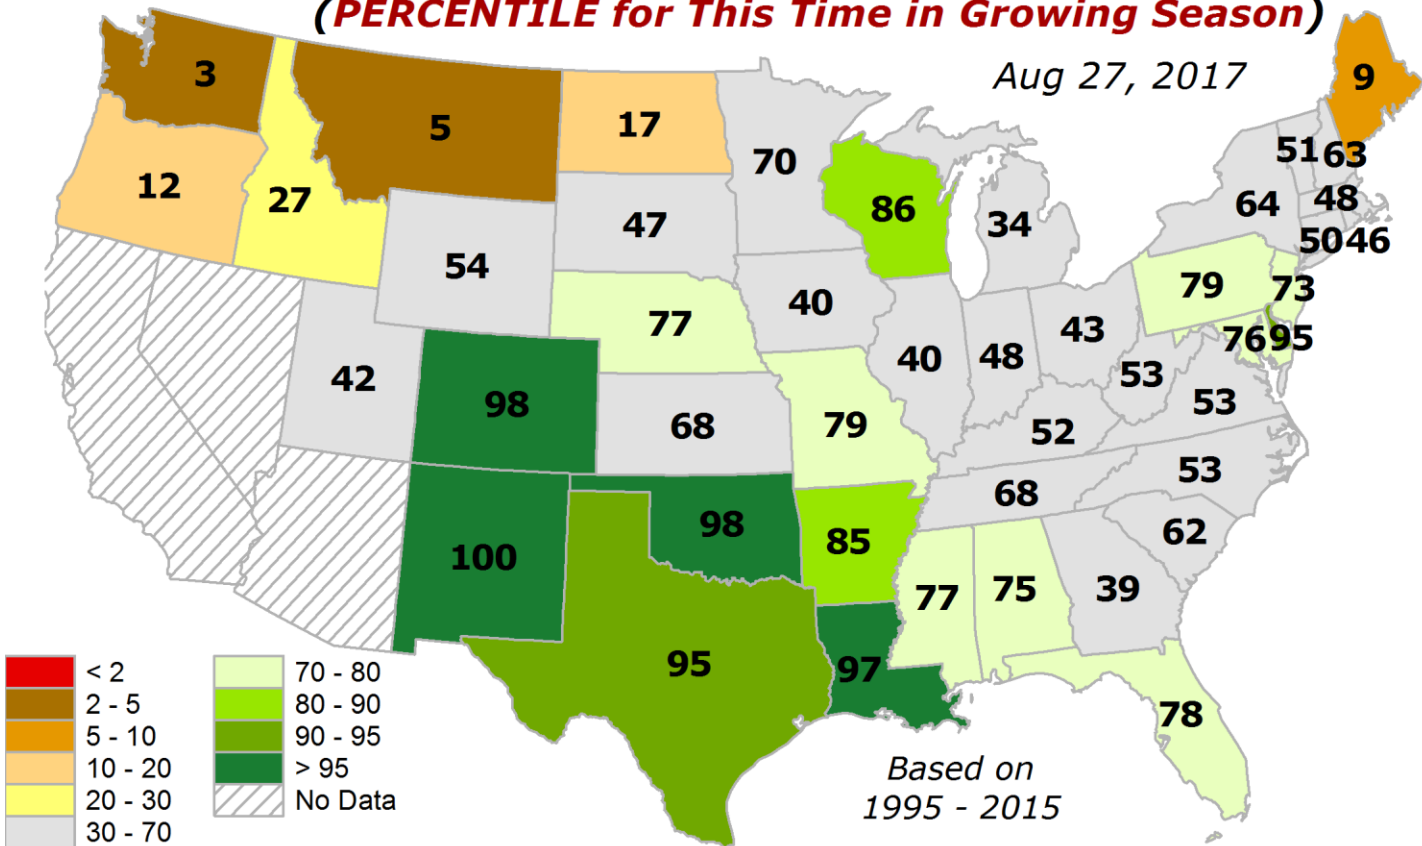

Extent of Topsoil Short or Very Short of Moisture (Raw Statewide Proportion)

Aug 27, 2017

Extent of Topsoil Short or Very Short of Moisture (Change from Previous Week)

Aug 27, 2017

Extent of Topsoil Short or Very Short of Moisture (*PERCENTILE for This Time in Growing Season*)

Aug 27, 2017

Extent of Topsoil Short or Very Short of Moisture (*DEPARTURE from Median*)

Aug 27, 2017

**Extent of SUBSOIL Short or Very Short of Moisture
(Raw Statewide Proportion)**

**Extent of TOPSOIL Short or Very Short of Moisture
(Raw Statewide Proportion)**