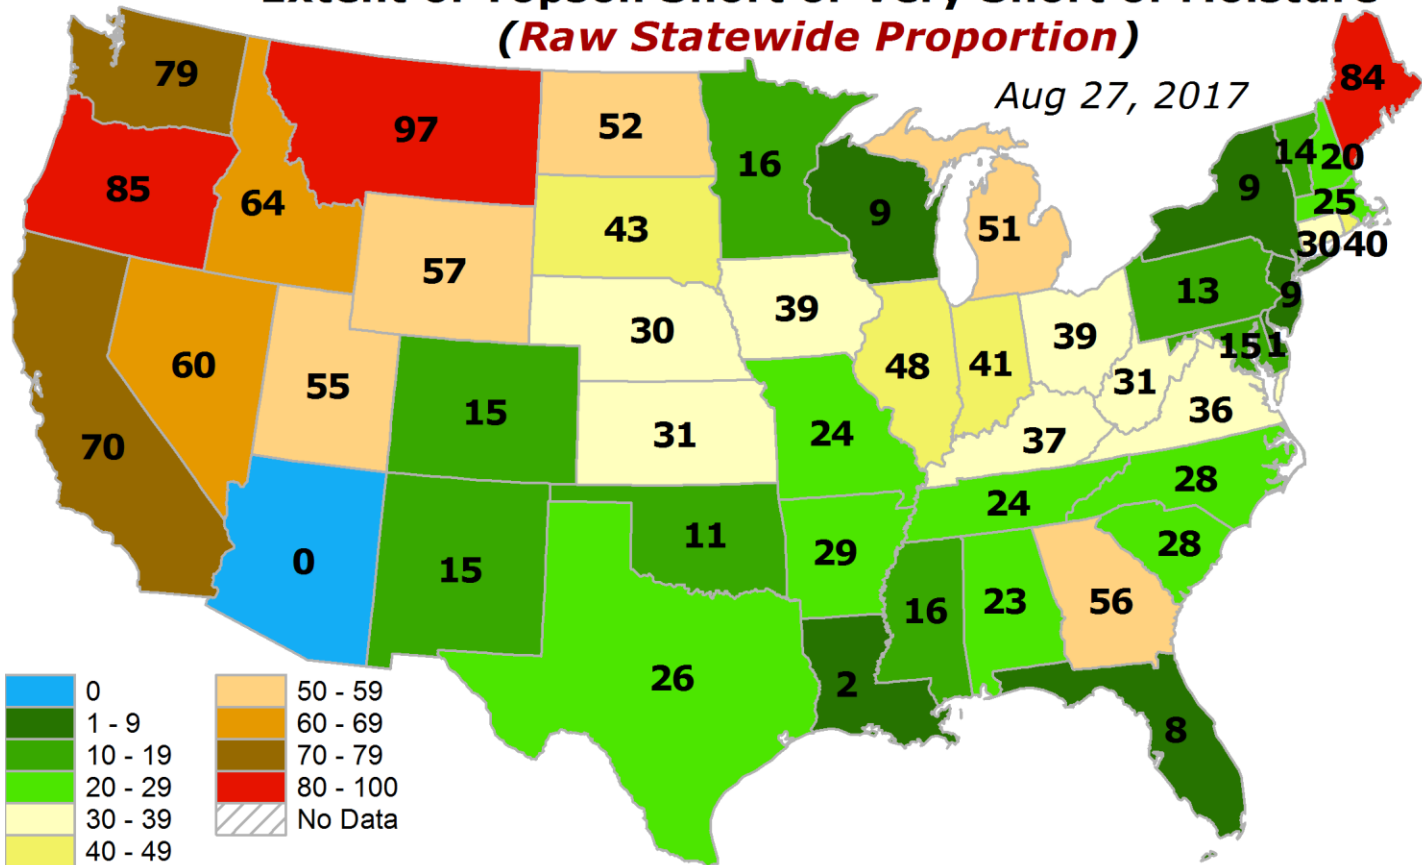

Extent of Topsoil Short or Very Short of Moisture (Raw Statewide Proportion)

Aug 27, 2017

Extent of Topsoil Short or Very Short of Moisture (Change from Previous Week)

Aug 27, 2017

Extent of Topsoil Short or Very Short of Moisture (*PERCENTILE for This Time in Growing Season*)

Aug 27, 2017

Extent of Topsoil Short or Very Short of Moisture (*DEPARTURE from Median*)

Aug 27, 2017

**Extent of SUBSOIL Short or Very Short of Moisture
(Raw Statewide Proportion)**

**Extent of TOPSOIL Short or Very Short of Moisture
(Raw Statewide Proportion)**