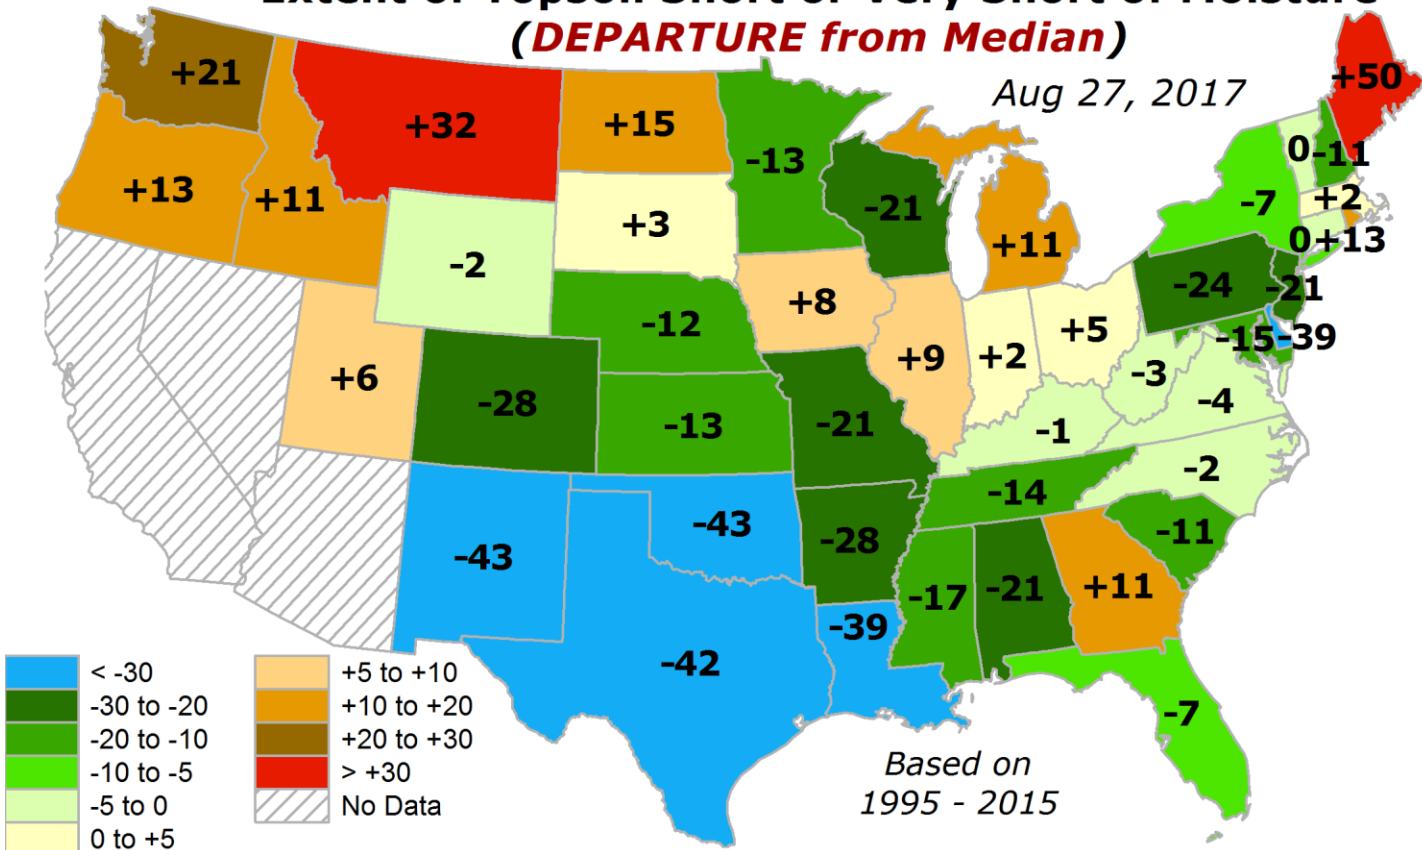

Extent of Topsoil Short or Very Short of Moisture (Raw Statewide Proportion)

Aug 27, 2017

Extent of Topsoil Short or Very Short of Moisture (Change from Previous Week)

Aug 27, 2017

Extent of Topsoil Short or Very Short of Moisture (*PERCENTILE for This Time in Growing Season*)

Aug 27, 2017

Extent of Topsoil Short or Very Short of Moisture (*DEPARTURE from Median*)

Aug 27, 2017

**Extent of SUBSOIL Short or Very Short of Moisture
(Raw Statewide Proportion)**

**Extent of TOPSOIL Short or Very Short of Moisture
(Raw Statewide Proportion)**