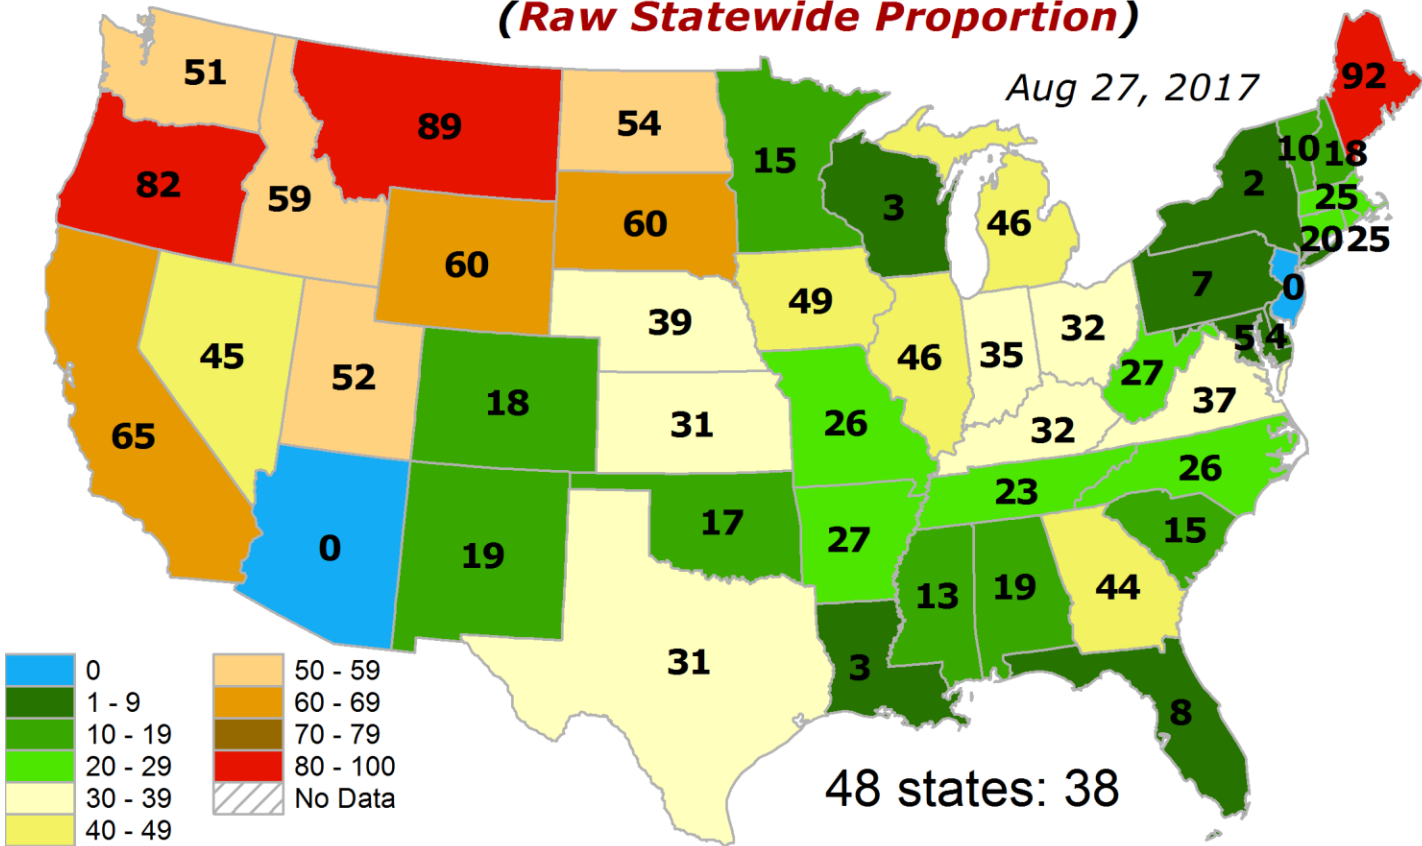

Aug 27, 2017

Extent of Topsoil Short or Very Short of Moisture (*DEPARTURE from Median*)

Aug 27, 2017

**Extent of SUBSOIL Short or Very Short of Moisture
(Raw Statewide Proportion)**

**Extent of TOPSOIL Short or Very Short of Moisture
(Raw Statewide Proportion)**