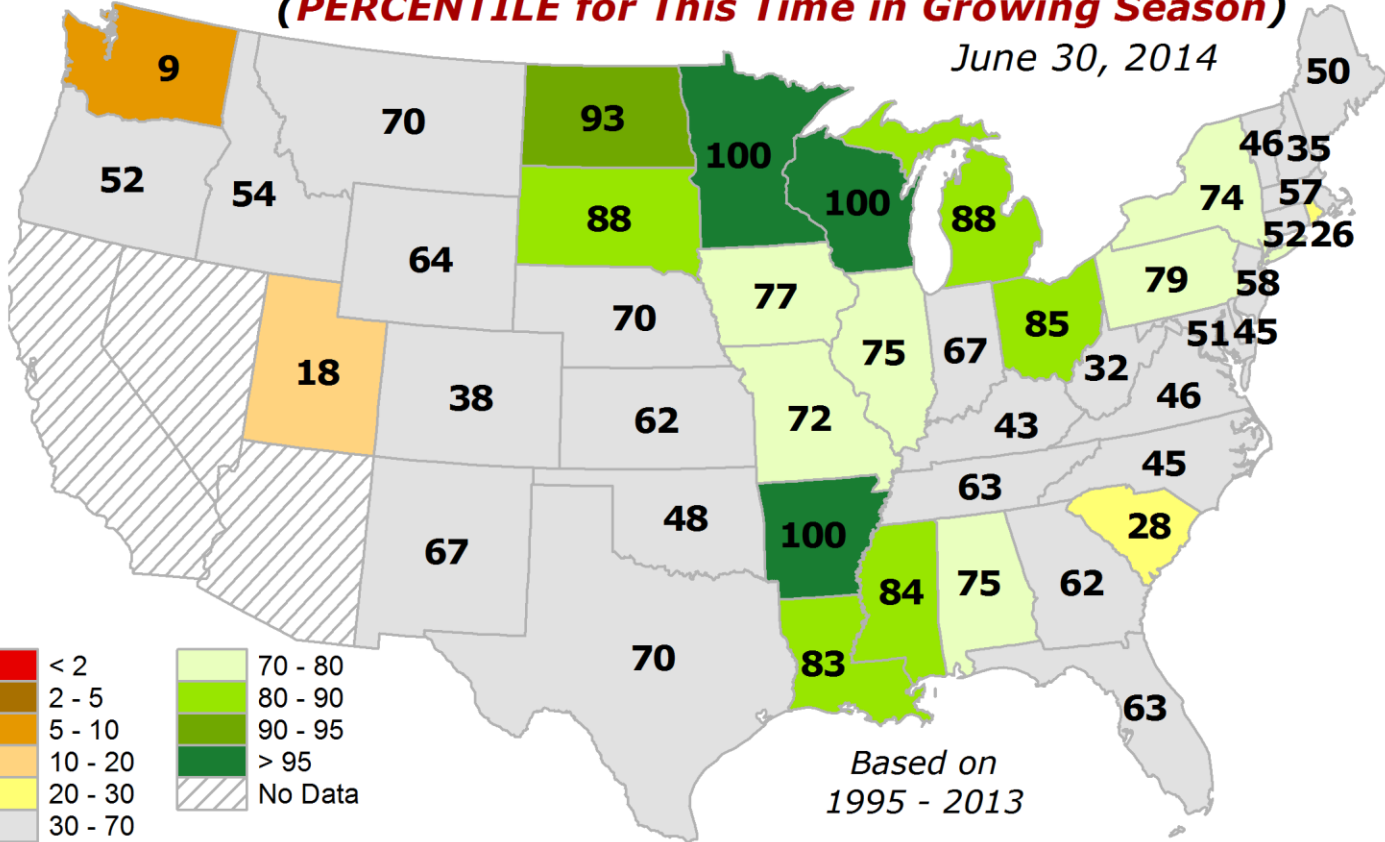

Extent of Topsoil Short or Very Short of Moisture (Raw Statewide Proportion)

June 30, 2014

Extent of Topsoil Short or Very Short of Moisture (Change from Previous Week)

June 30, 2014

Extent of Topsoil Short or Very Short of Moisture (*PERCENTILE for This Time in Growing Season*)

June 30, 2014

Extent of Topsoil Short or Very Short of Moisture (*DEPARTURE from Median*)

June 30, 2014

Extent of *Subsoil* Short or Very Short of Moisture (*Raw Statewide Proportion*)

Extent of *Topsoil* Short or Very Short of Moisture (*Raw Statewide Proportion*)