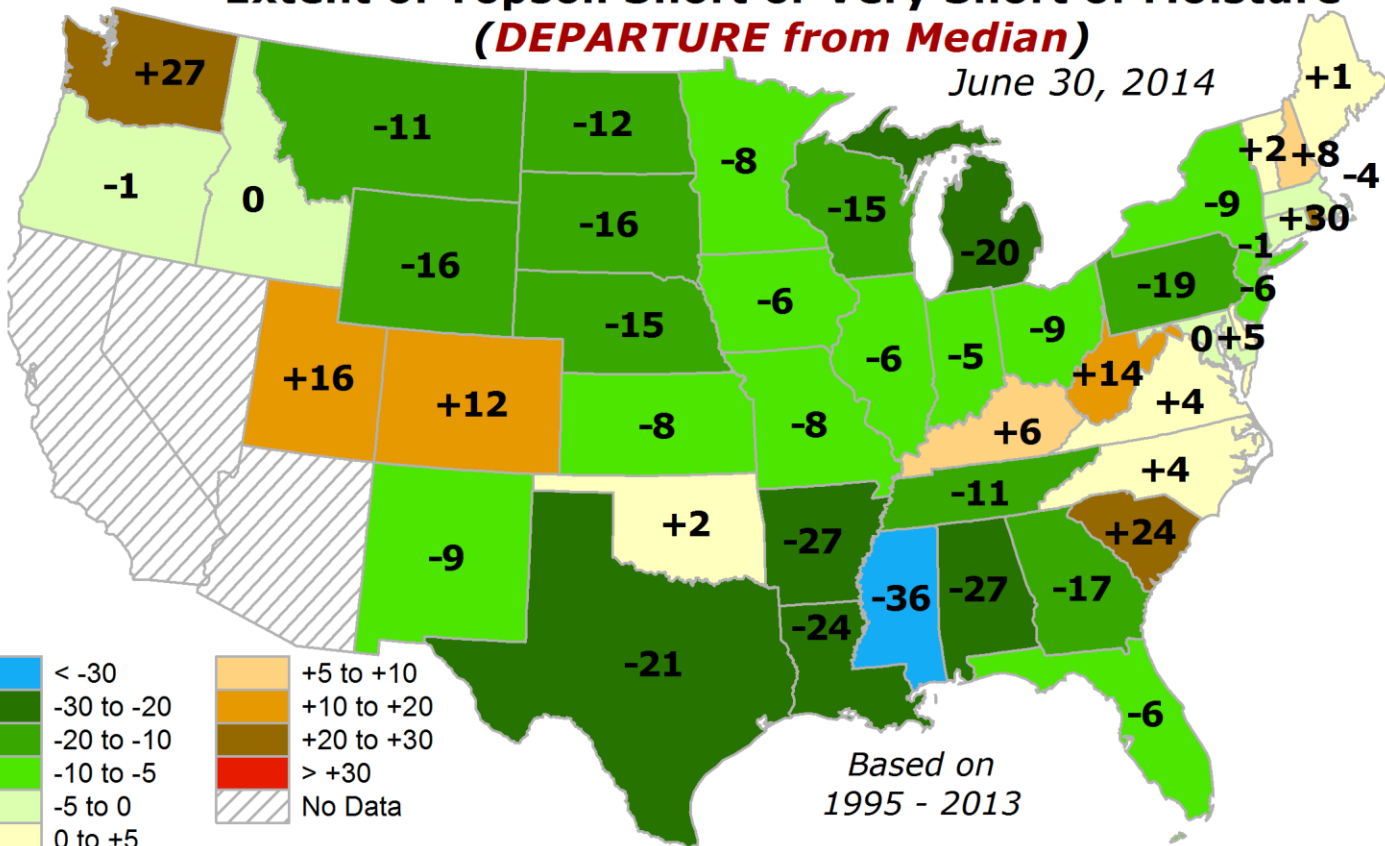

Extent of Topsoil Short or Very Short of Moisture (Raw Statewide Proportion)

June 30, 2014

Extent of Topsoil Short or Very Short of Moisture (Change from Previous Week)

June 30, 2014

Extent of Topsoil Short or Very Short of Moisture (*PERCENTILE for This Time in Growing Season*)

June 30, 2014

Extent of Topsoil Short or Very Short of Moisture (*DEPARTURE from Median*)

June 30, 2014

Extent of *Subsoil* Short or Very Short of Moisture (*Raw Statewide Proportion*)

Extent of *Topsoil* Short or Very Short of Moisture (*Raw Statewide Proportion*)