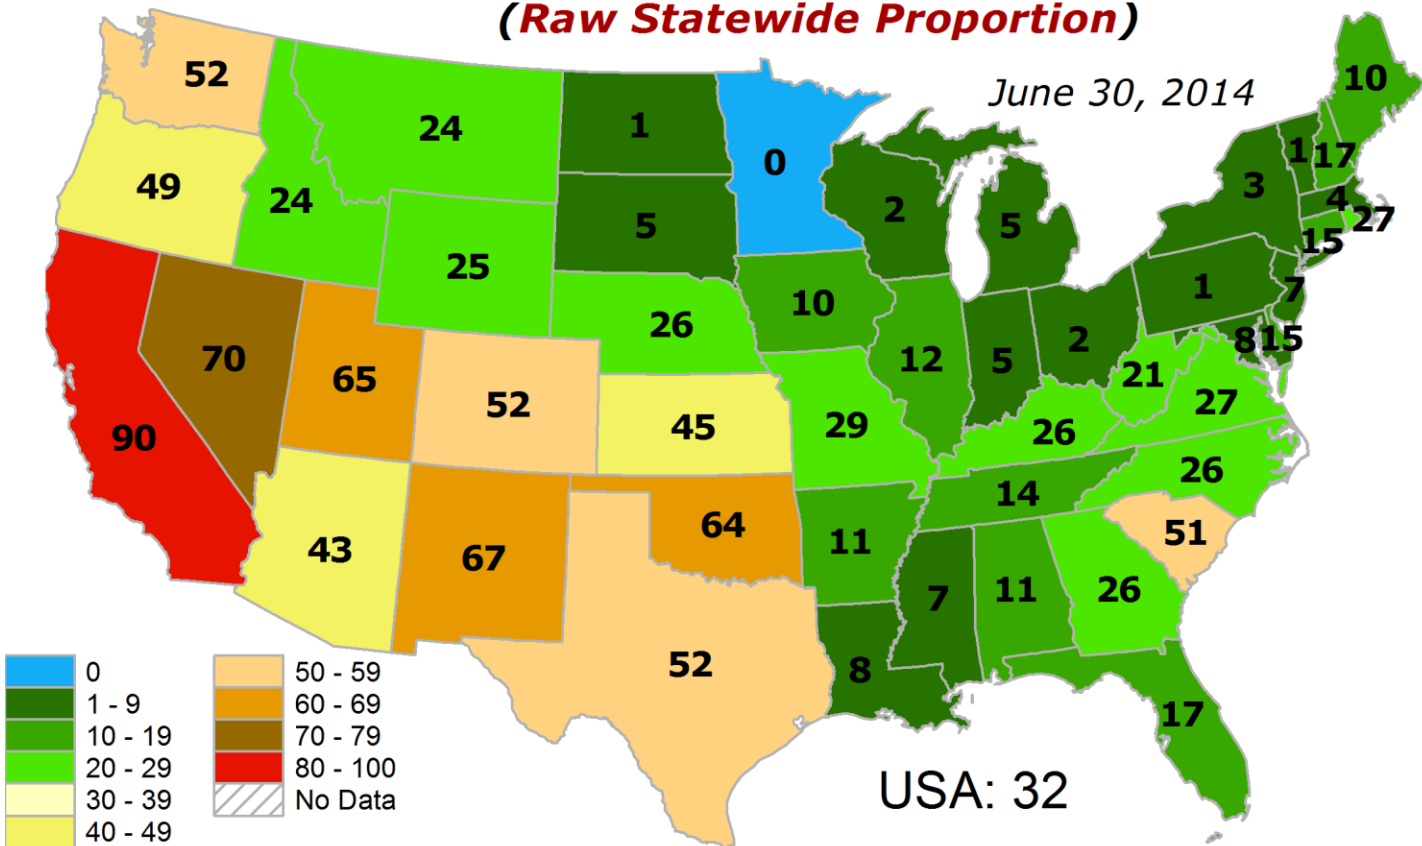

June 30, 2014

Extent of Topsoil Short or Very Short of Moisture (*DEPARTURE from Median*)

June 30, 2014

Extent of *Subsoil* Short or Very Short of Moisture (*Raw Statewide Proportion*)

Extent of *Topsoil* Short or Very Short of Moisture (*Raw Statewide Proportion*)