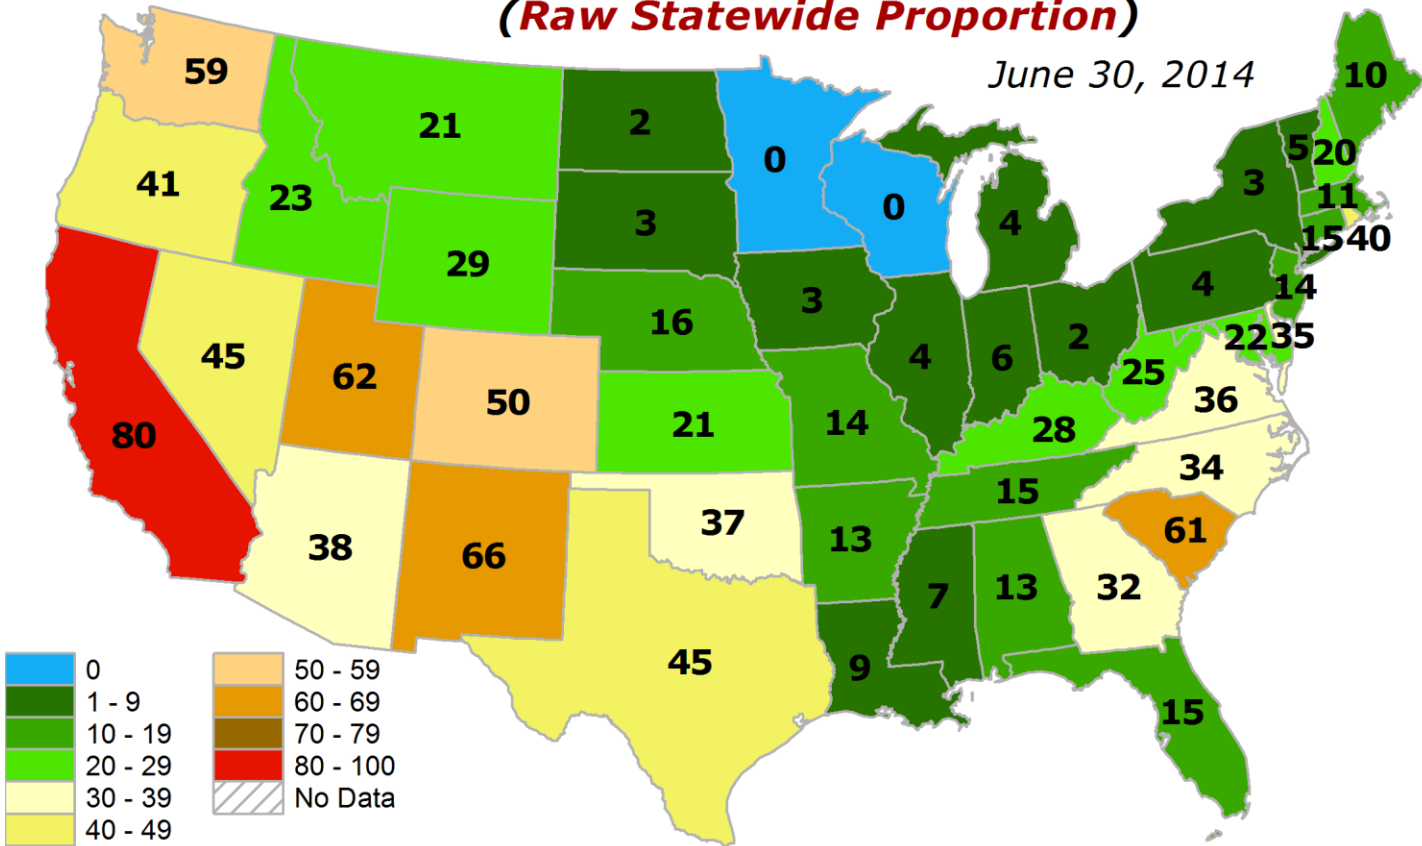

Extent of Topsoil Short or Very Short of Moisture (Raw Statewide Proportion)

June 30, 2014

Extent of Topsoil Short or Very Short of Moisture (Change from Previous Week)

June 30, 2014

Extent of Topsoil Short or Very Short of Moisture (*PERCENTILE for This Time in Growing Season*)

June 30, 2014

Extent of Topsoil Short or Very Short of Moisture (*DEPARTURE from Median*)

June 30, 2014

Extent of *Subsoil* Short or Very Short of Moisture (*Raw Statewide Proportion*)

Extent of *Topsoil* Short or Very Short of Moisture (*Raw Statewide Proportion*)