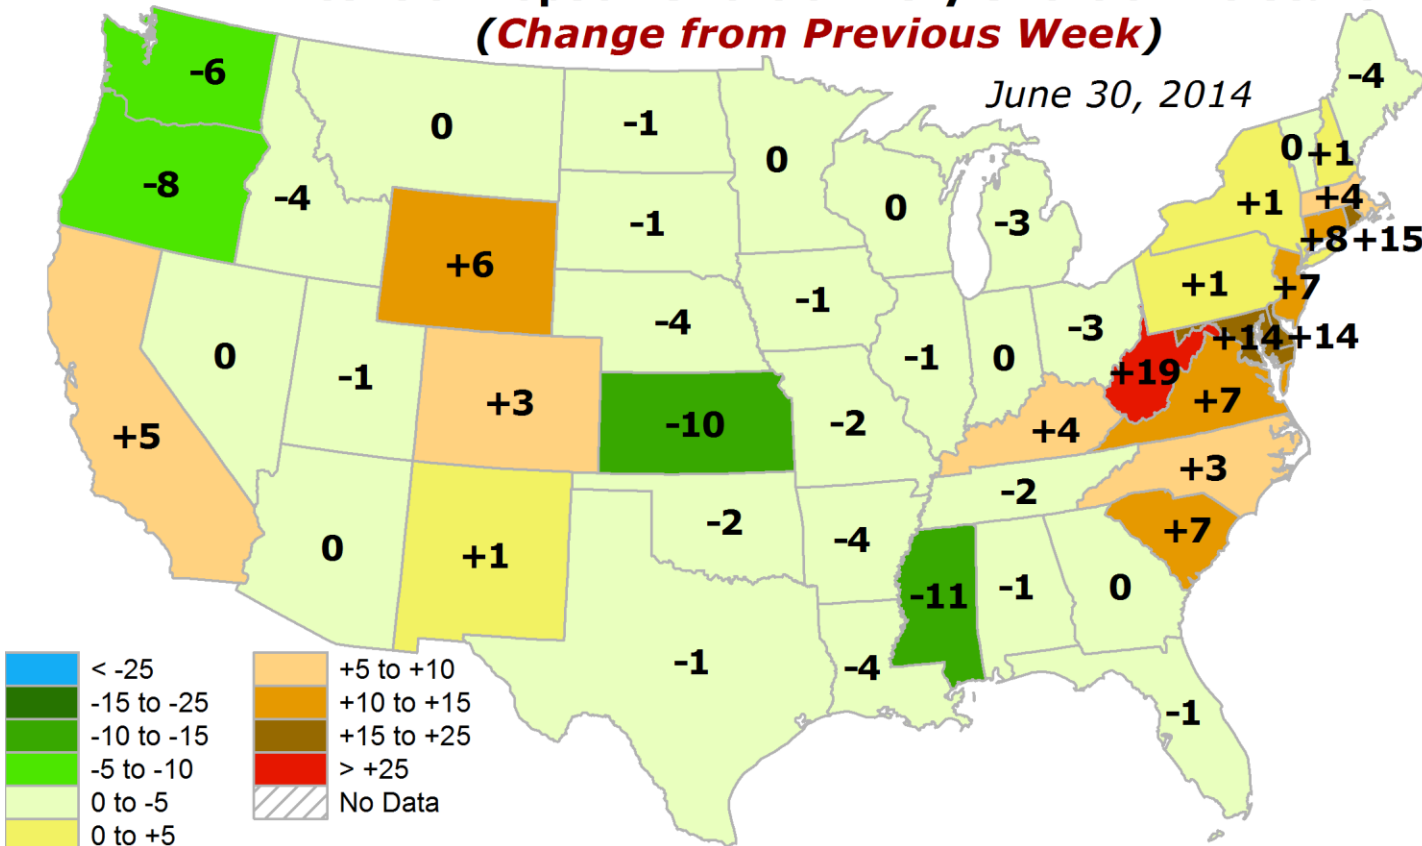

Extent of Topsoil Short or Very Short of Moisture (Raw Statewide Proportion)

June 30, 2014

Extent of Topsoil Short or Very Short of Moisture (Change from Previous Week)

June 30, 2014

Extent of Topsoil Short or Very Short of Moisture (*PERCENTILE for This Time in Growing Season*)

June 30, 2014

Extent of Topsoil Short or Very Short of Moisture (*DEPARTURE from Median*)

June 30, 2014

Extent of *Subsoil* Short or Very Short of Moisture (*Raw Statewide Proportion*)

Extent of *Topsoil* Short or Very Short of Moisture (*Raw Statewide Proportion*)