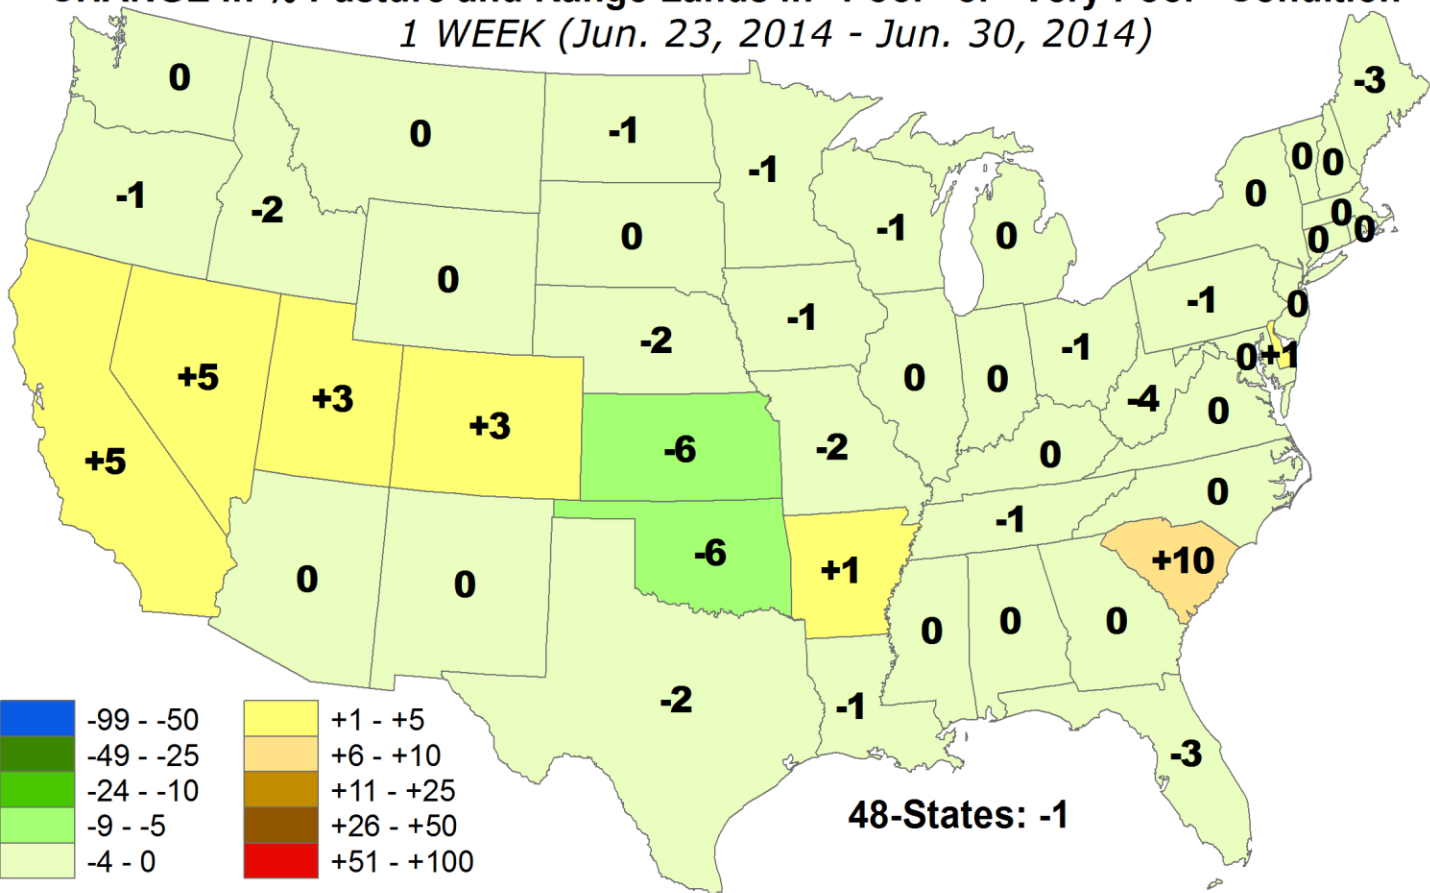

June 30, 2014

ANOMALOUS % of Pasture and Range Lands in "Poor" or "Very Poor" Condition

June 30, 2014

Average Pasture and Range Land Condition PERCENTILE

Average Pasture and Range Land Condition PERCENTILE

CHANGE in % Pasture and Range Lands in "Poor" or "Very Poor" Condition
1 WEEK (Jun. 23, 2014 - Jun. 30, 2014)

CHANGE in % Pasture and Range Lands in "Poor" or "Very Poor" Condition
4 WEEKS (Jun. 2, 2014 - Jun. 30, 2014)