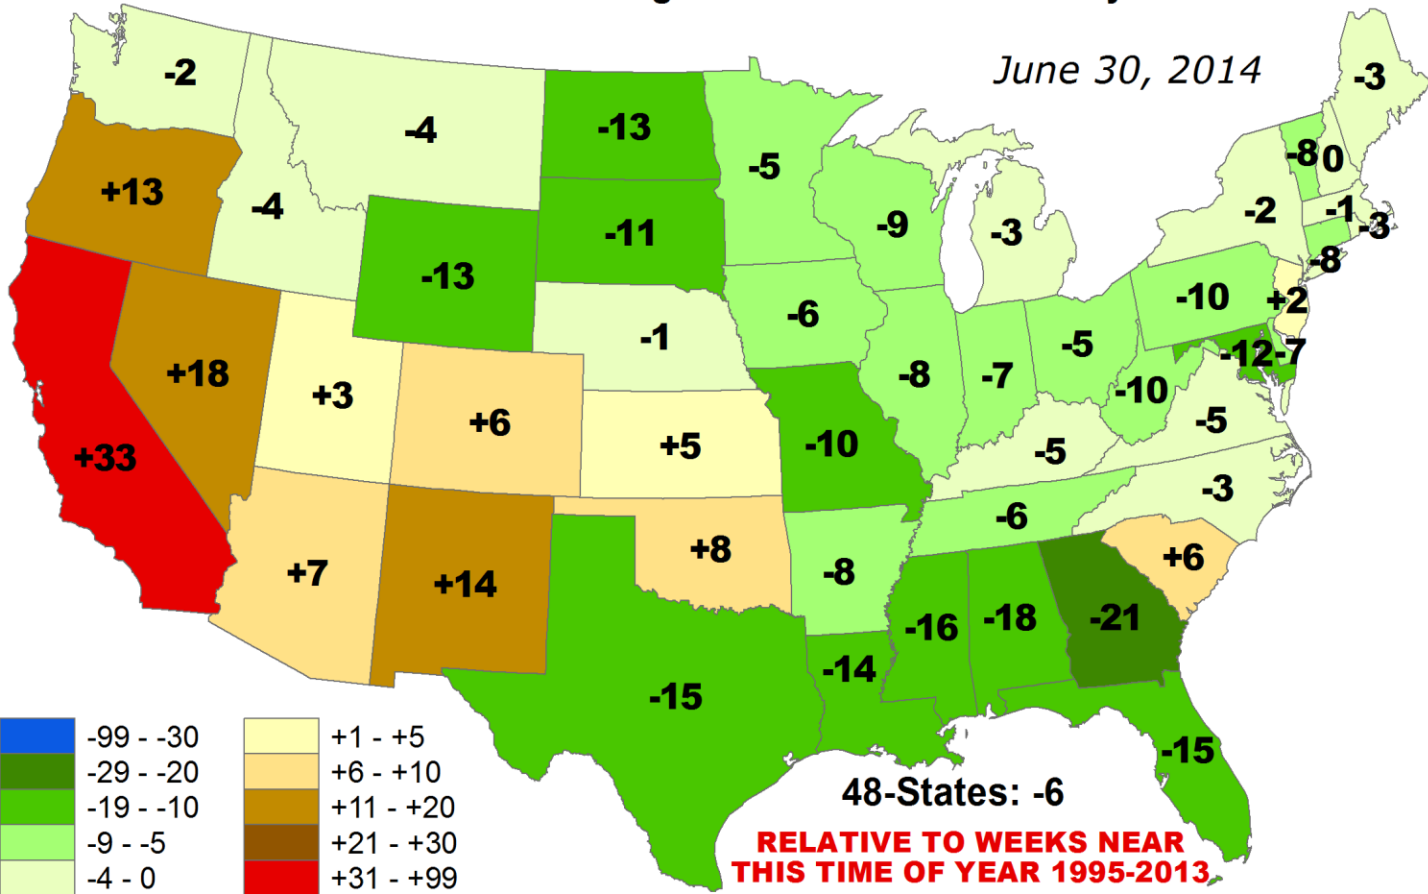

Percent of Pasture & Range Land in "Good" or "Very Good" Condition

Percent of Pasture & Range Land in "Poor" or "Very Poor" Condition

ANOMALOUS % of Pasture and Range Land in "Poor" or "Very Poor" Condition

June 30, 2014

ANOMALOUS % of Pasture and Range Lands in "Poor" or "Very Poor" Condition

June 30, 2014

Average Pasture and Range Land Condition PERCENTILE

Average Pasture and Range Land Condition PERCENTILE