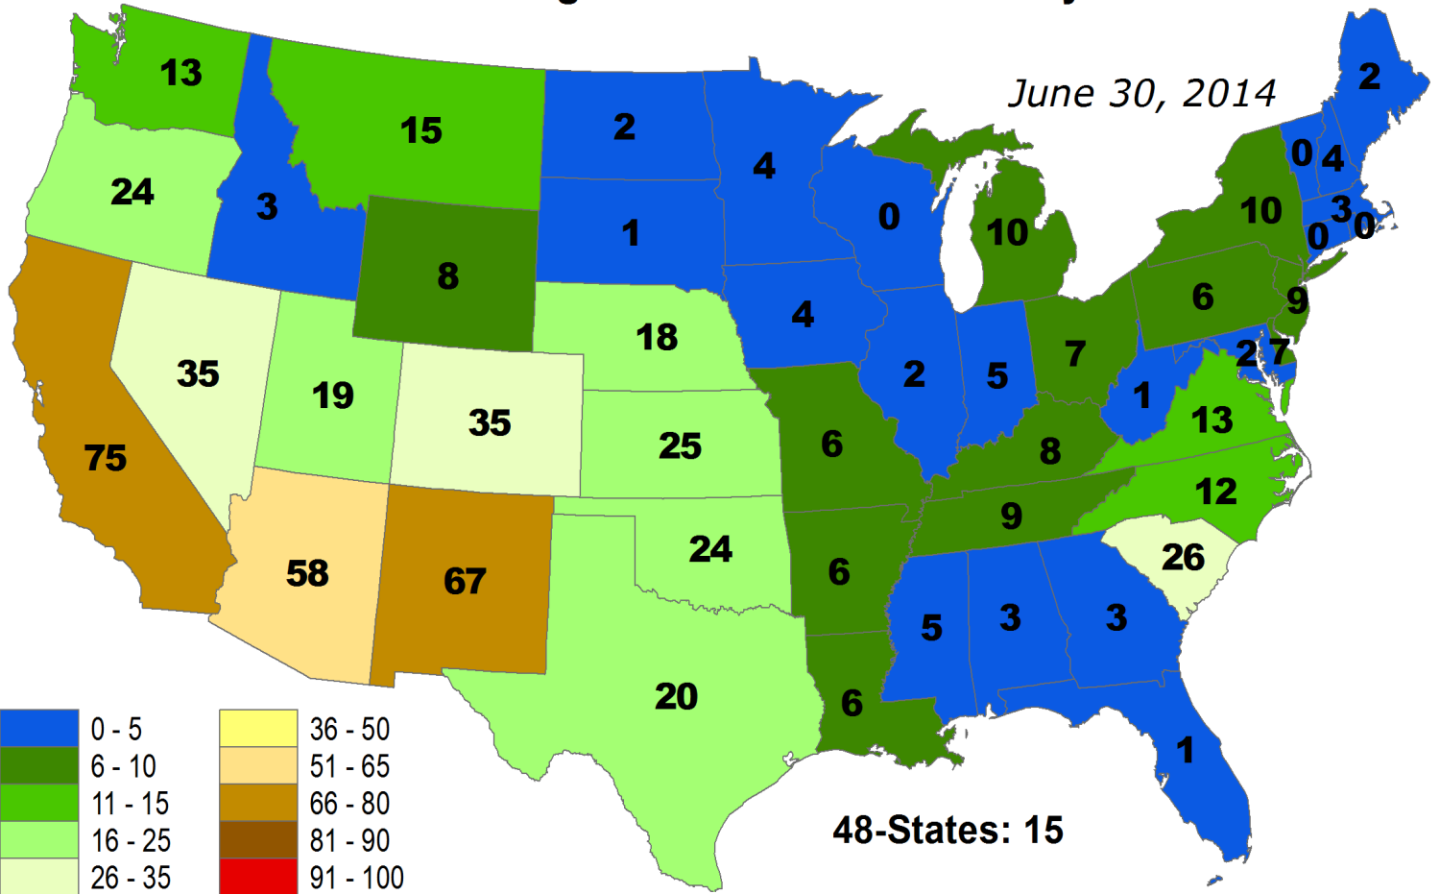

Percent of Pasture & Range Land in "Good" or "Very Good" Condition

Percent of Pasture & Range Land in "Poor" or "Very Poor" Condition

ANOMALOUS % of Pasture and Range Land in "Poor" or "Very Poor" Condition