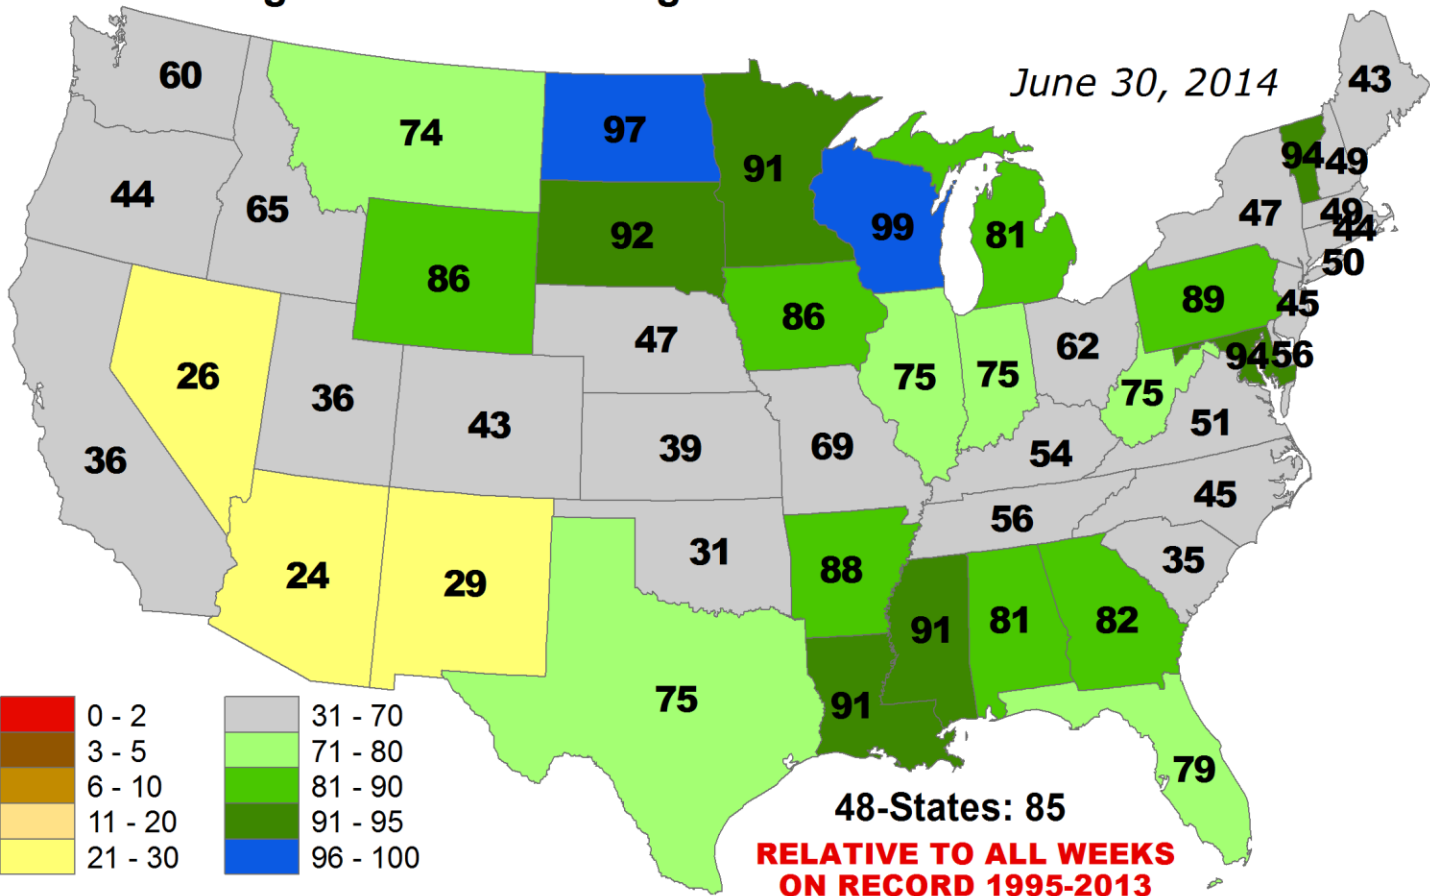

June 30, 2014

ANOMALOUS % of Pasture and Range Lands in "Poor" or "Very Poor" Condition

June 30, 2014

Average Pasture and Range Land Condition PERCENTILE

Average Pasture and Range Land Condition PERCENTILE

CHANGE in % Pasture and Range Lands in "Poor" or "Very Poor" Condition
1 WEEK (Jun. 23, 2014 - Jun. 30, 2014)

CHANGE in % Pasture and Range Lands in "Poor" or "Very Poor" Condition
4 WEEKS (Jun. 2, 2014 - Jun. 30, 2014)