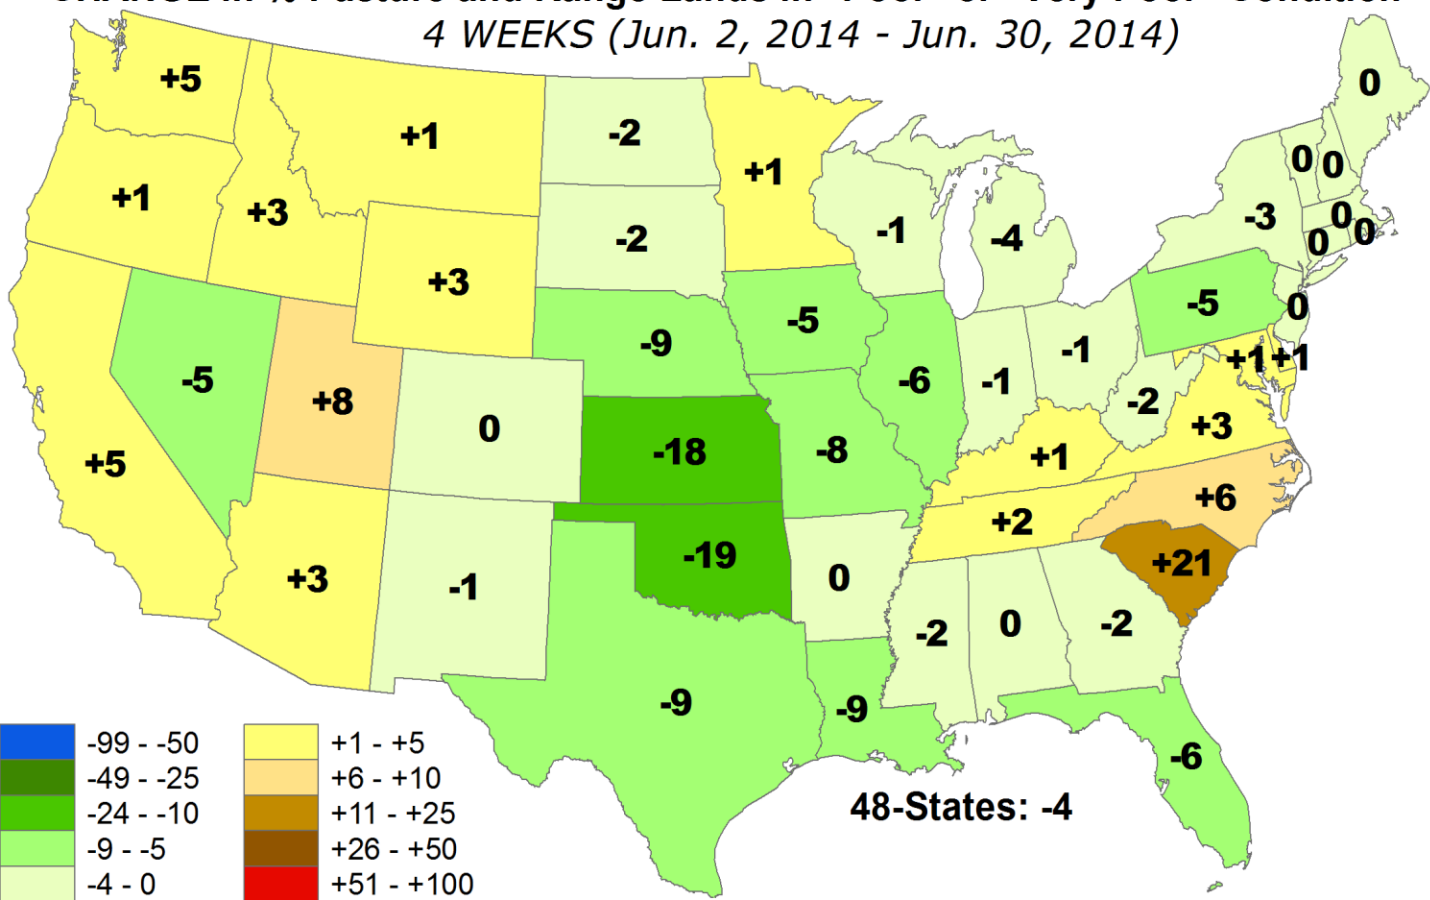

June 30, 2014

ANOMALOUS % of Pasture and Range Lands in "Poor" or "Very Poor" Condition

June 30, 2014

Average Pasture and Range Land Condition PERCENTILE

Average Pasture and Range Land Condition PERCENTILE

CHANGE in % Pasture and Range Lands in "Poor" or "Very Poor" Condition
1 WEEK (Jun. 23, 2014 - Jun. 30, 2014)

CHANGE in % Pasture and Range Lands in "Poor" or "Very Poor" Condition
4 WEEKS (Jun. 2, 2014 - Jun. 30, 2014)