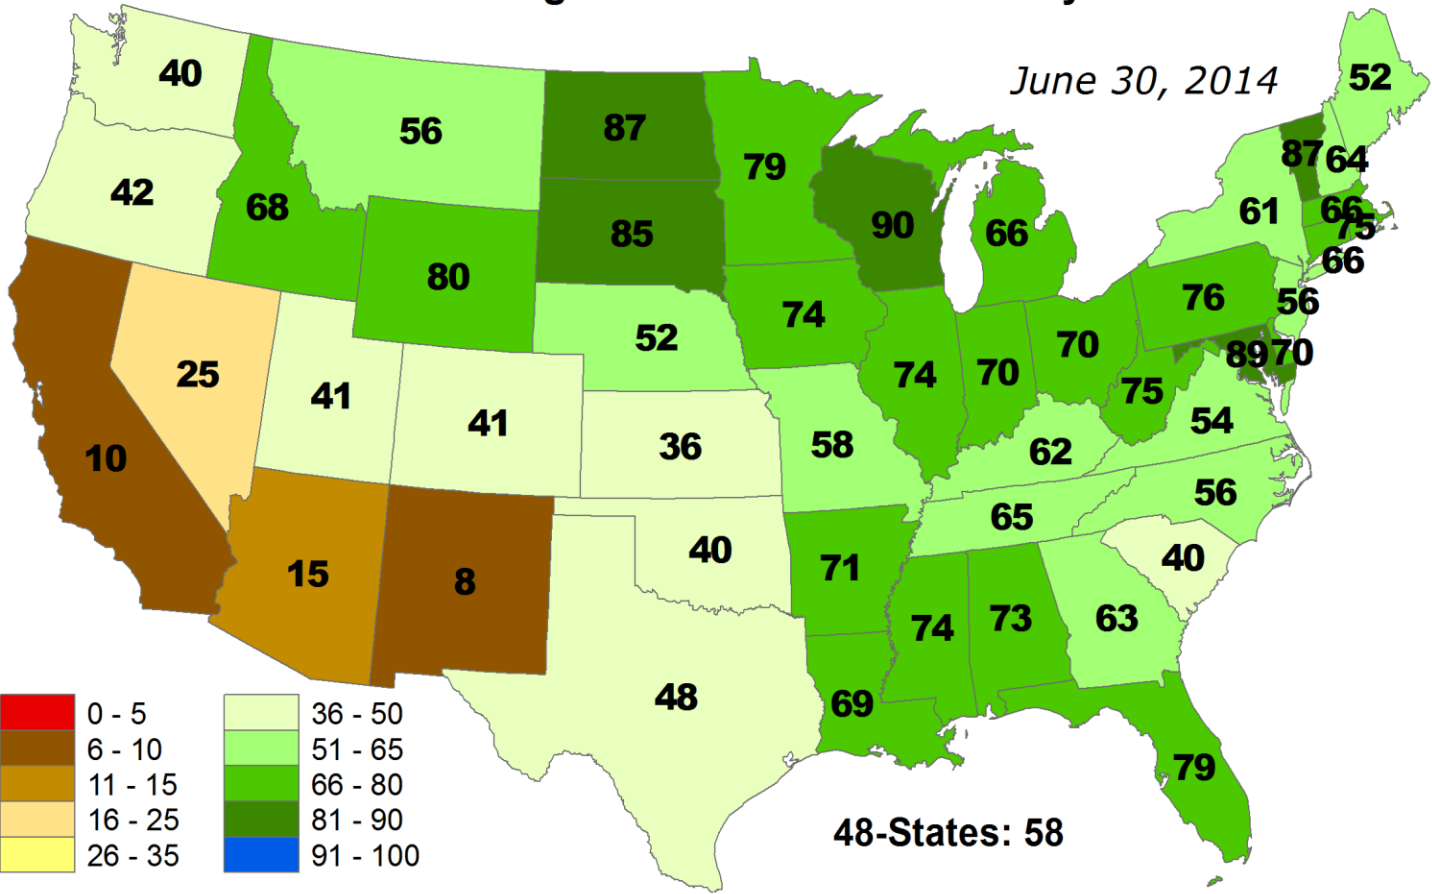

Percent of Pasture & Range Land in "Good" or "Very Good" Condition

Percent of Pasture & Range Land in "Poor" or "Very Poor" Condition

ANOMALOUS % of Pasture and Range Land in "Poor" or "Very Poor" Condition

June 30, 2014

ANOMALOUS % of Pasture and Range Lands in "Poor" or "Very Poor" Condition

June 30, 2014

Average Pasture and Range Land Condition PERCENTILE

Average Pasture and Range Land Condition PERCENTILE