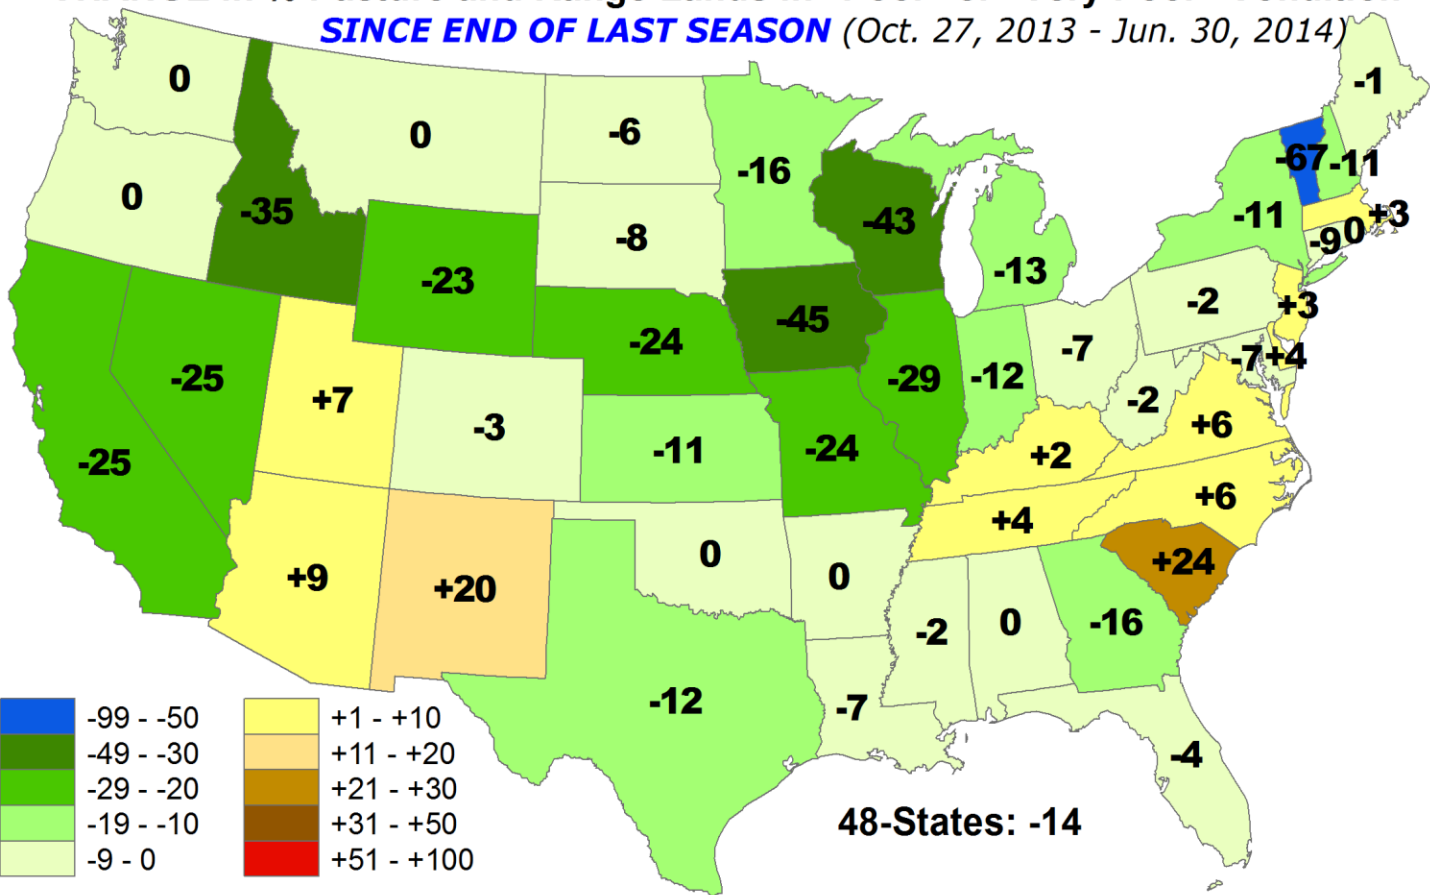

CHANGE in % Pasture and Range Lands in "Poor" or "Very Poor" Condition
SINCE END OF LAST SEASON (Oct. 27, 2013 - Jun. 30, 2014)