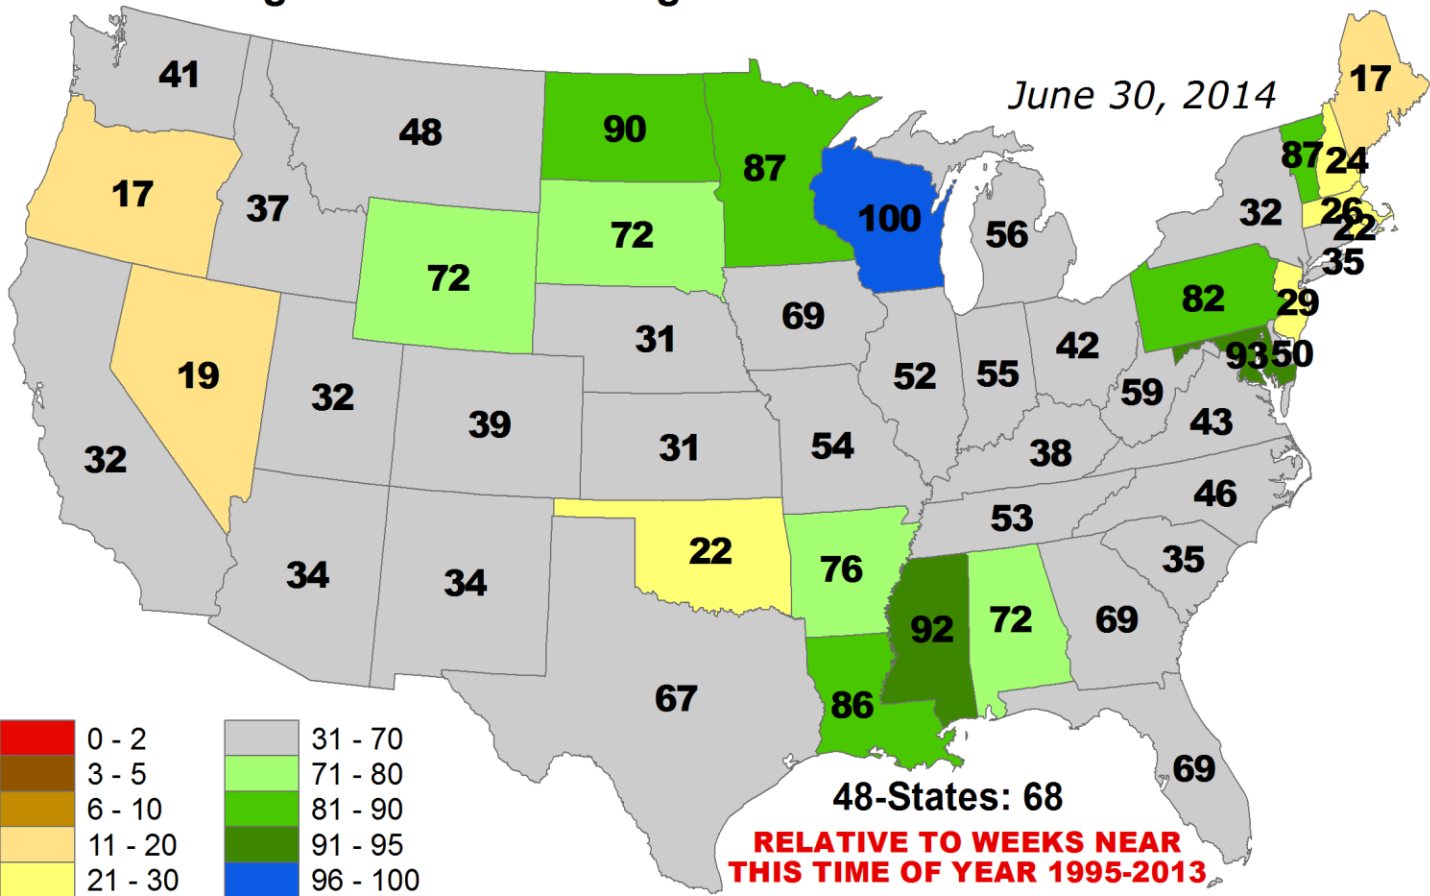

June 30, 2014

ANOMALOUS % of Pasture and Range Lands in "Poor" or "Very Poor" Condition

June 30, 2014

Average Pasture and Range Land Condition PERCENTILE

Average Pasture and Range Land Condition PERCENTILE

CHANGE in % Pasture and Range Lands in "Poor" or "Very Poor" Condition
1 WEEK (Jun. 23, 2014 - Jun. 30, 2014)

CHANGE in % Pasture and Range Lands in "Poor" or "Very Poor" Condition
4 WEEKS (Jun. 2, 2014 - Jun. 30, 2014)