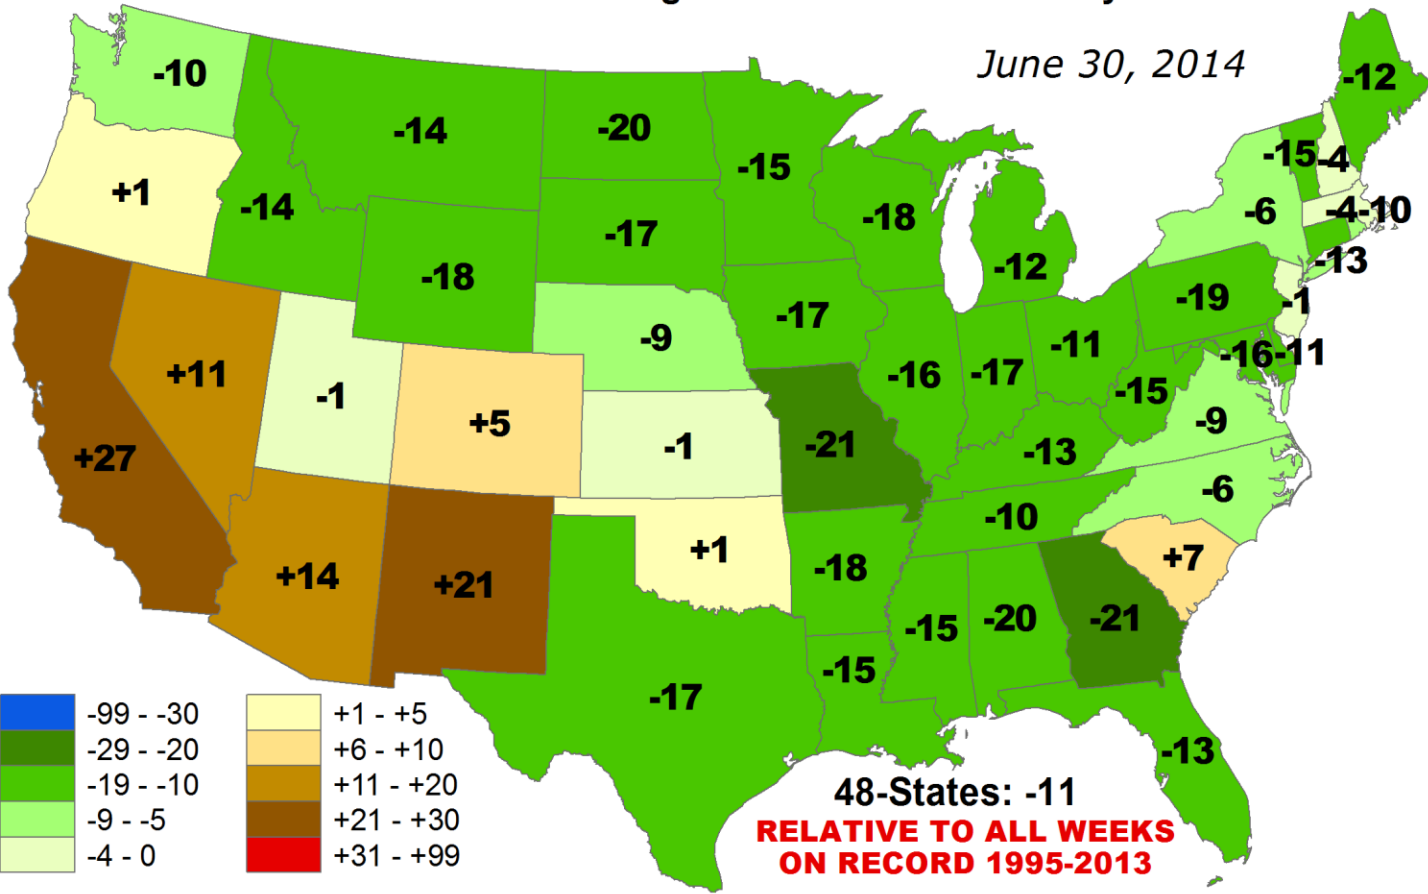

Percent of Pasture & Range Land in "Good" or "Very Good" Condition

Percent of Pasture & Range Land in "Poor" or "Very Poor" Condition

ANOMALOUS % of Pasture and Range Land in "Poor" or "Very Poor" Condition

June 30, 2014

ANOMALOUS % of Pasture and Range Lands in "Poor" or "Very Poor" Condition

June 30, 2014

Average Pasture and Range Land Condition PERCENTILE

Average Pasture and Range Land Condition PERCENTILE