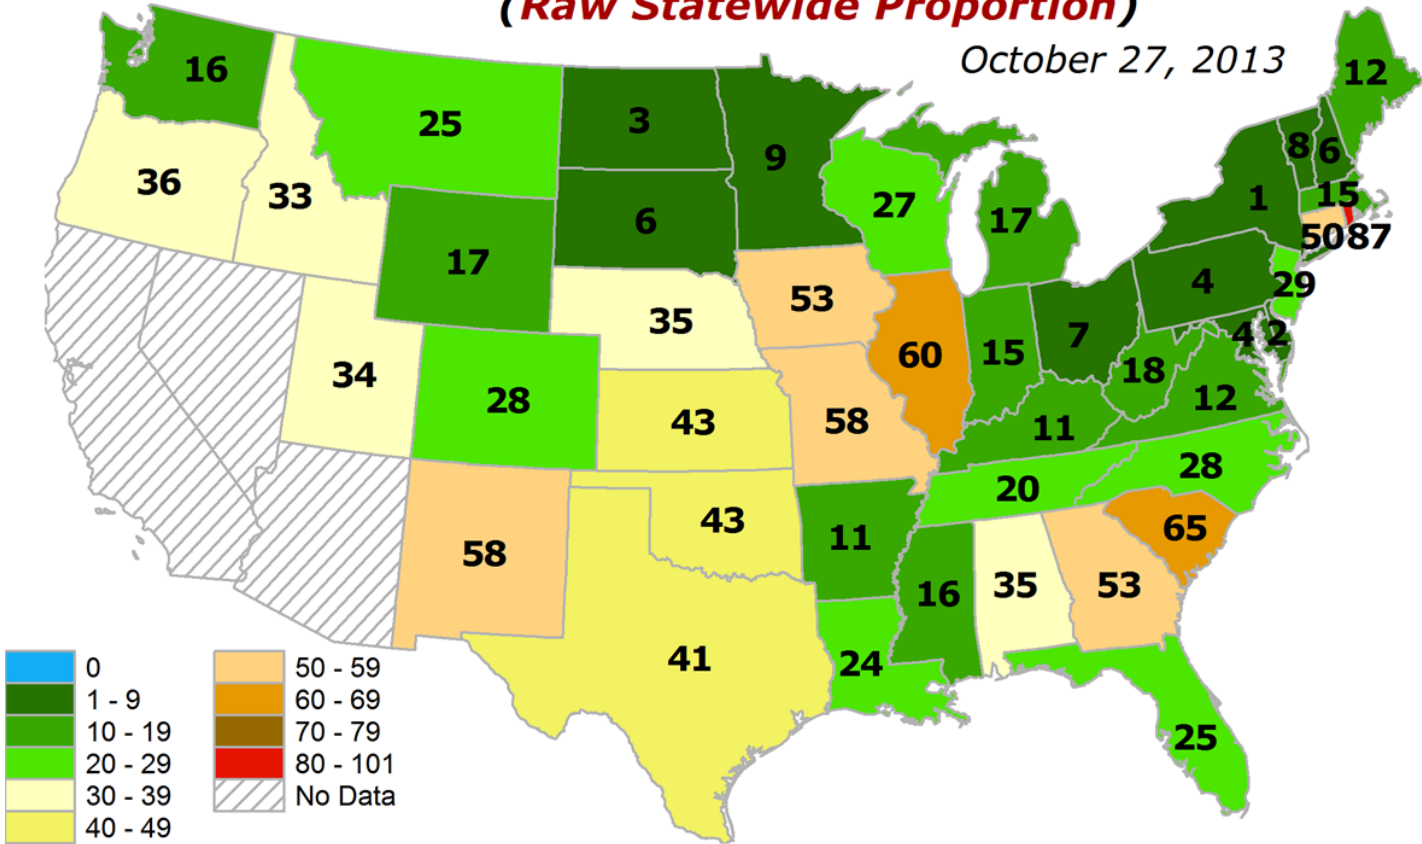

Extent of Topsoil Short or Very Short of Moisture (*Raw Statewide Proportion*)

October 27, 2013

Extent of Topsoil Short or Very Short of Moisture (*Change from Previous Week*)

October 27, 2013

Extent of Topsoil Short or Very Short of Moisture
(PERCENTILE for This Time in Growing Season)

October 27, 2013

Based on
1995-2012

Extent of Topsoil Short or Very Short of Moisture
(DEPARTURE from Median)

October 27, 2013

Based on
1995-2012