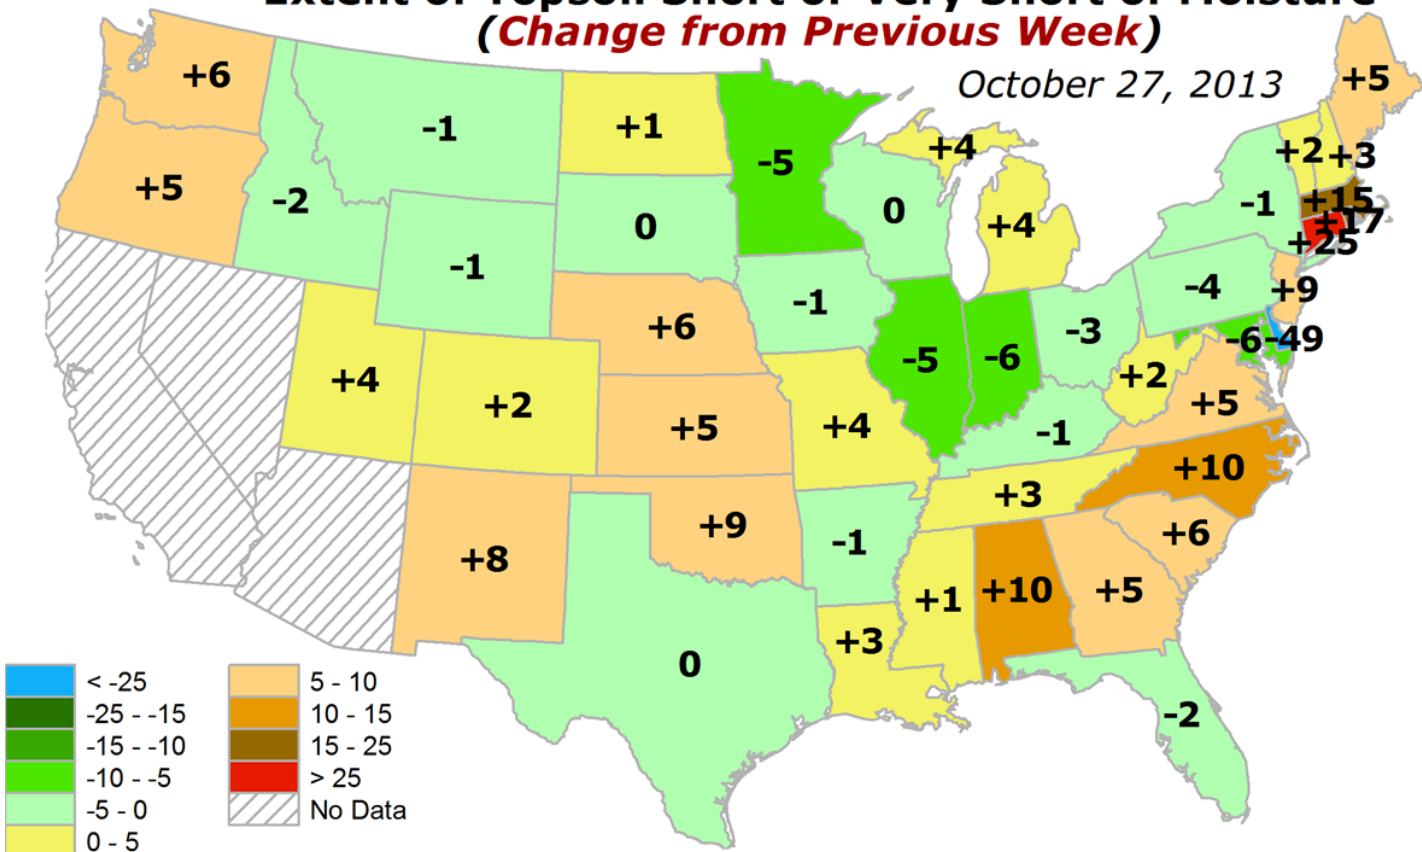

Extent of Topsoil Short or Very Short of Moisture (*Raw Statewide Proportion*)

October 27, 2013

Extent of Topsoil Short or Very Short of Moisture (*Change from Previous Week*)

October 27, 2013

Extent of Topsoil Short or Very Short of Moisture
(PERCENTILE for This Time in Growing Season)

October 27, 2013

Based on
1995-2012

Extent of Topsoil Short or Very Short of Moisture
(DEPARTURE from Median)

October 27, 2013

Based on
1995-2012