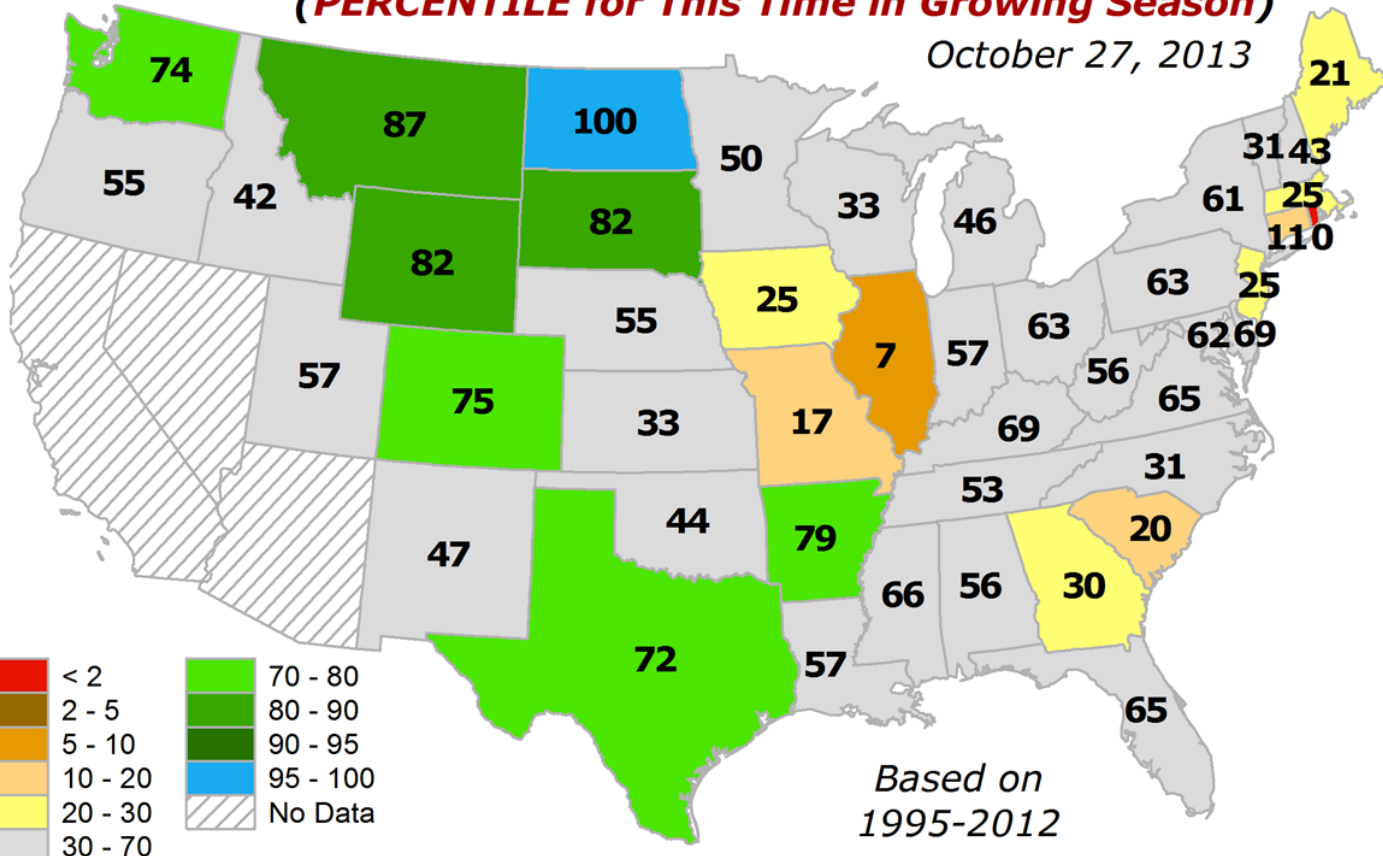

Extent of Topsoil Short or Very Short of Moisture (*Raw Statewide Proportion*)

October 27, 2013

Extent of Topsoil Short or Very Short of Moisture (*Change from Previous Week*)

October 27, 2013

Extent of Topsoil Short or Very Short of Moisture
(PERCENTILE for This Time in Growing Season)

October 27, 2013

Based on
1995-2012

Extent of Topsoil Short or Very Short of Moisture
(DEPARTURE from Median)

October 27, 2013

Based on
1995-2012