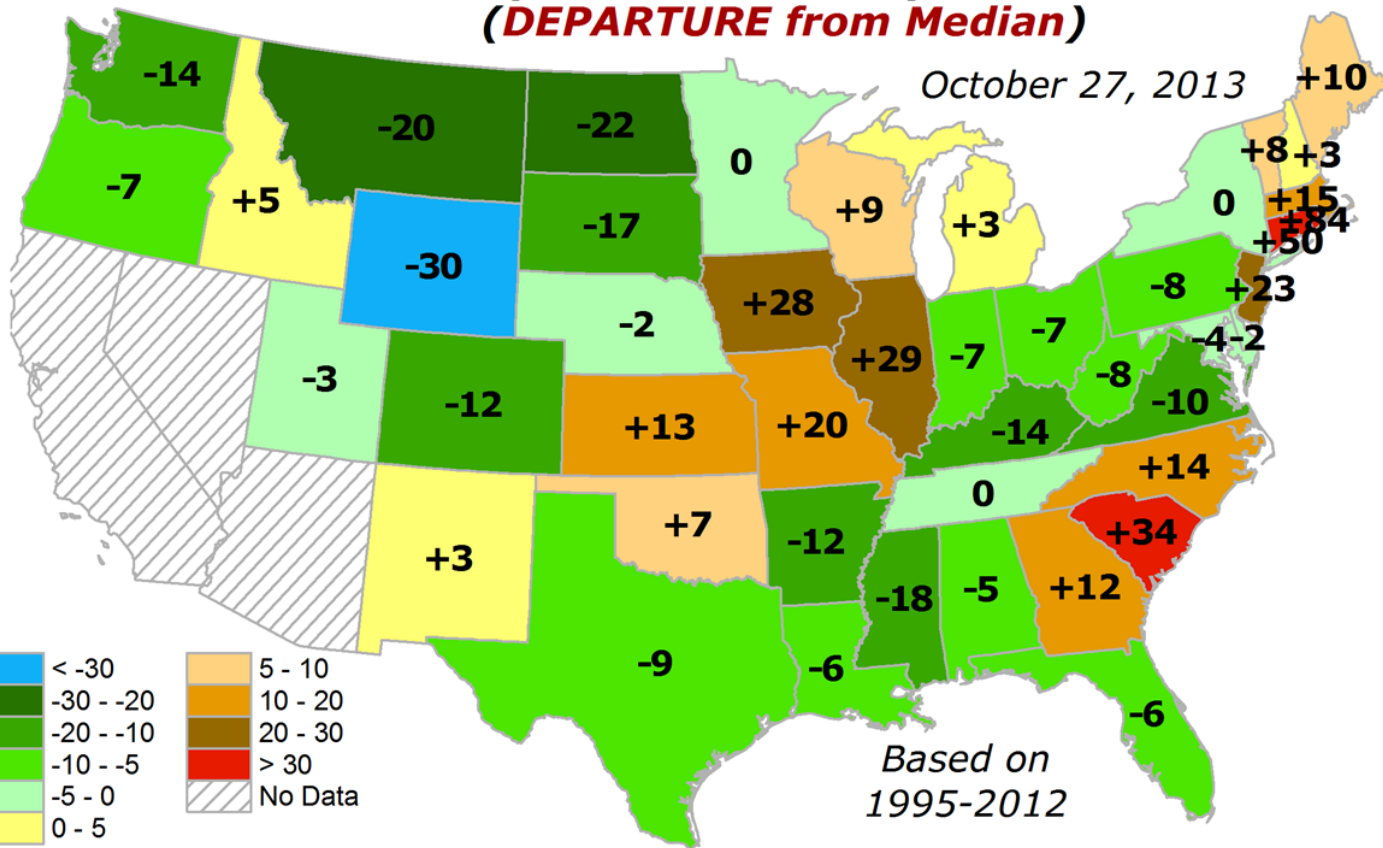

Extent of Topsoil Short or Very Short of Moisture (*Raw Statewide Proportion*)

October 27, 2013

Extent of Topsoil Short or Very Short of Moisture (*Change from Previous Week*)

October 27, 2013

Extent of Topsoil Short or Very Short of Moisture
(PERCENTILE for This Time in Growing Season)

October 27, 2013

Based on
1995-2012

Extent of Topsoil Short or Very Short of Moisture
(DEPARTURE from Median)

October 27, 2013

Based on
1995-2012