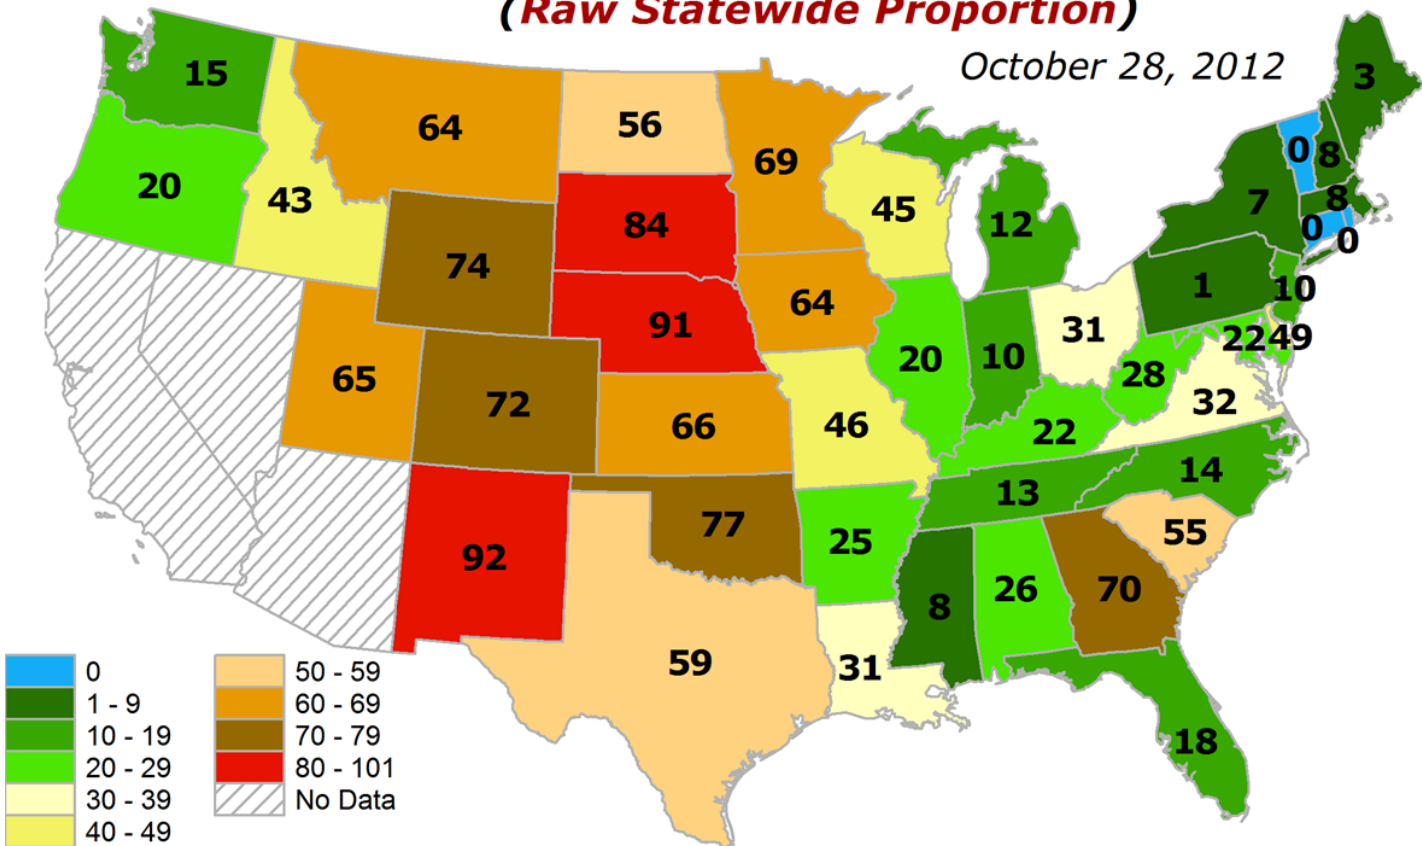

Extent of Topsoil Short or Very Short of Moisture *(Raw Statewide Proportion)*

October 28, 2012

Extent of Topsoil Short or Very Short of Moisture *(Change from Previous Week)*

October 28, 2012

Extent of Topsoil Short or Very Short of Moisture (*PERCENTILE for This Time in Growing Season*)

October 28, 2012

Extent of Topsoil Short or Very Short of Moisture (*DEPARTURE from Median*)

October 28, 2012