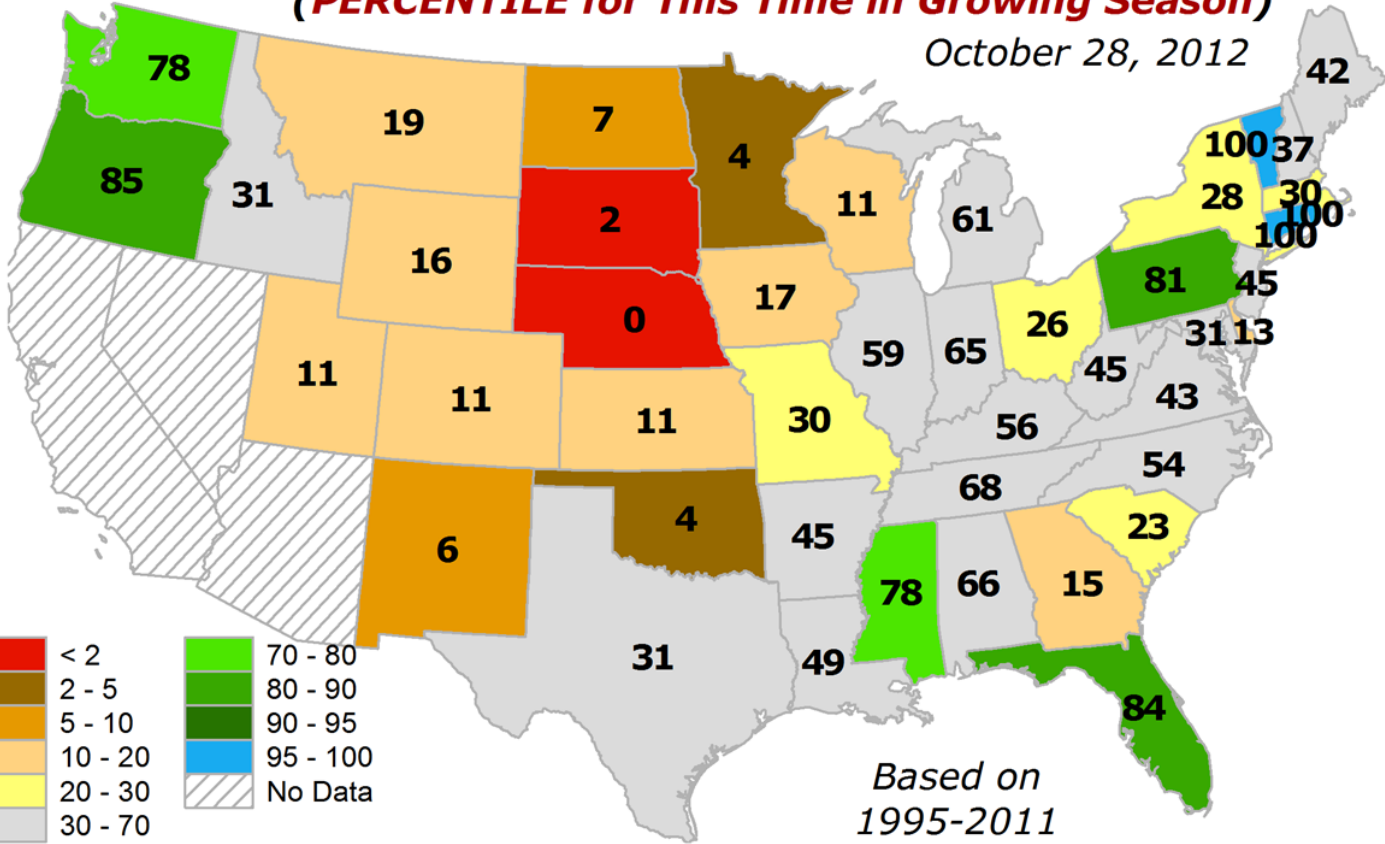

Extent of Topsoil Short or Very Short of Moisture (*PERCENTILE for This Time in Growing Season*)

October 28, 2012