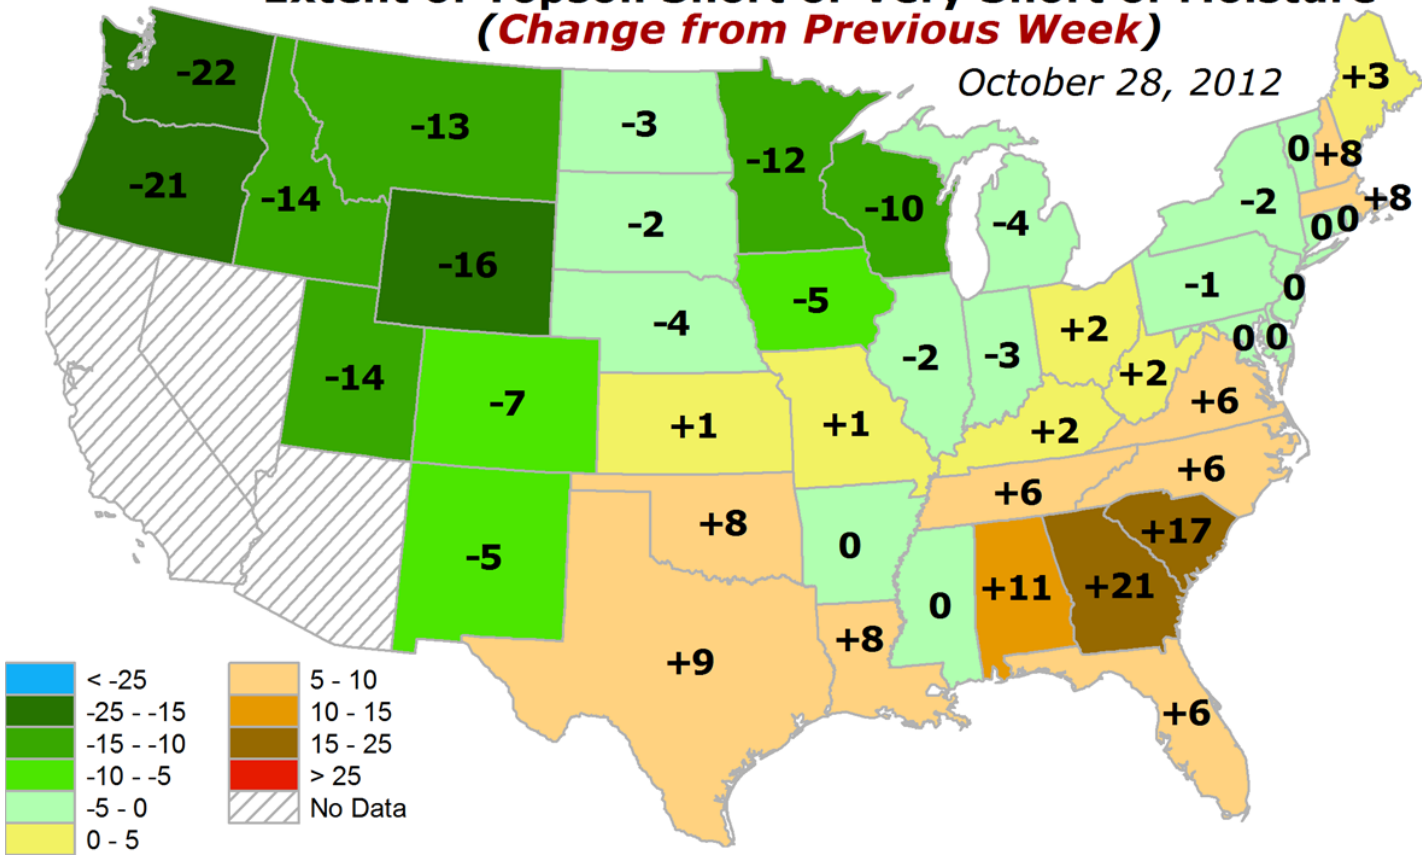

Extent of Topsoil Short or Very Short of Moisture *(Raw Statewide Proportion)*

October 28, 2012

Extent of Topsoil Short or Very Short of Moisture *(Change from Previous Week)*

October 28, 2012

Extent of Topsoil Short or Very Short of Moisture (*PERCENTILE for This Time in Growing Season*)

October 28, 2012

Extent of Topsoil Short or Very Short of Moisture (*DEPARTURE from Median*)

October 28, 2012