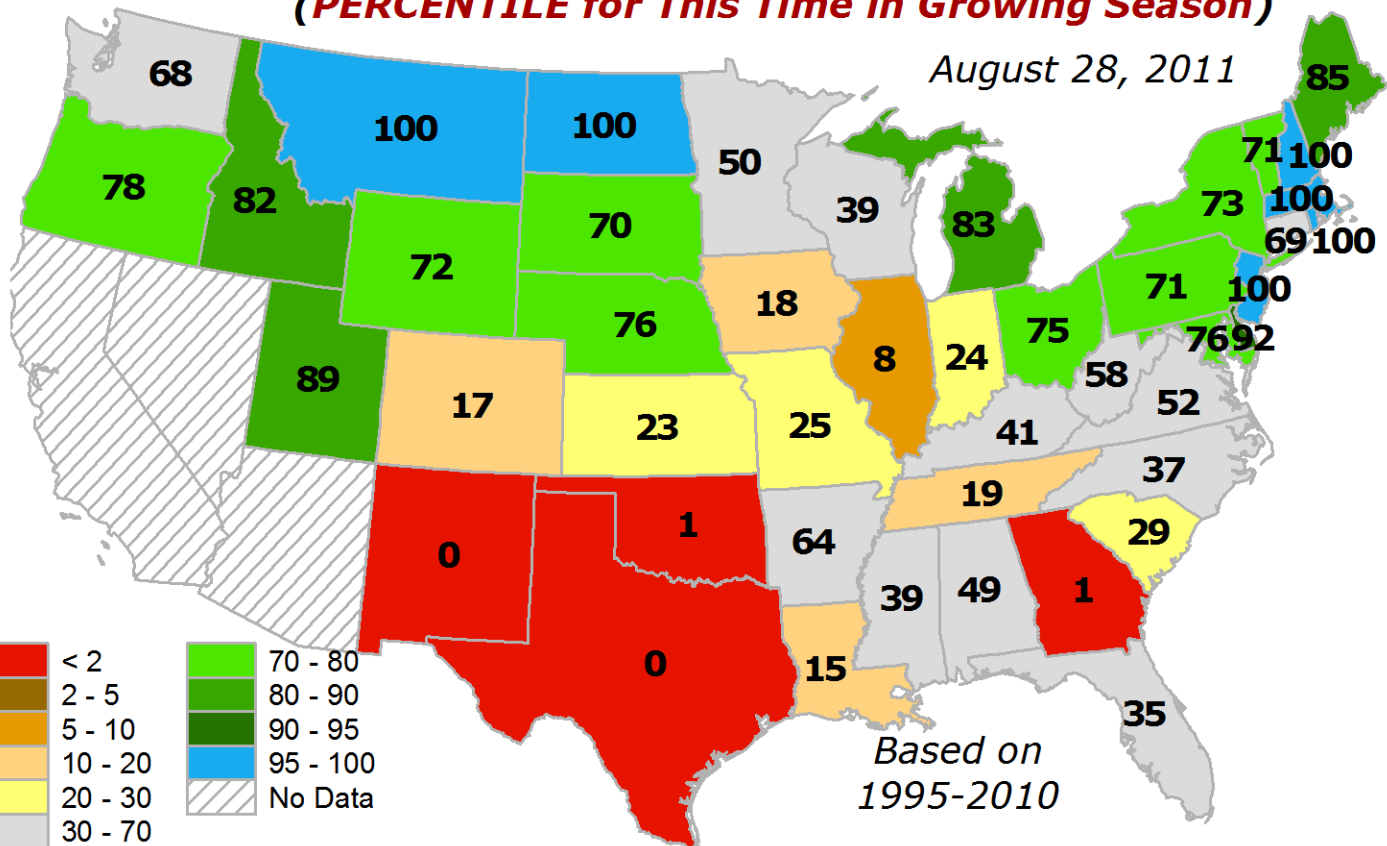

Extent of Topsoil Short or Very Short of Moisture (*PERCENTILE for This Time in Growing Season*)

August 28, 2011

Extent of Topsoil Short or Very Short of Moisture (*DEPARTURE from Median*)

August 28, 2011