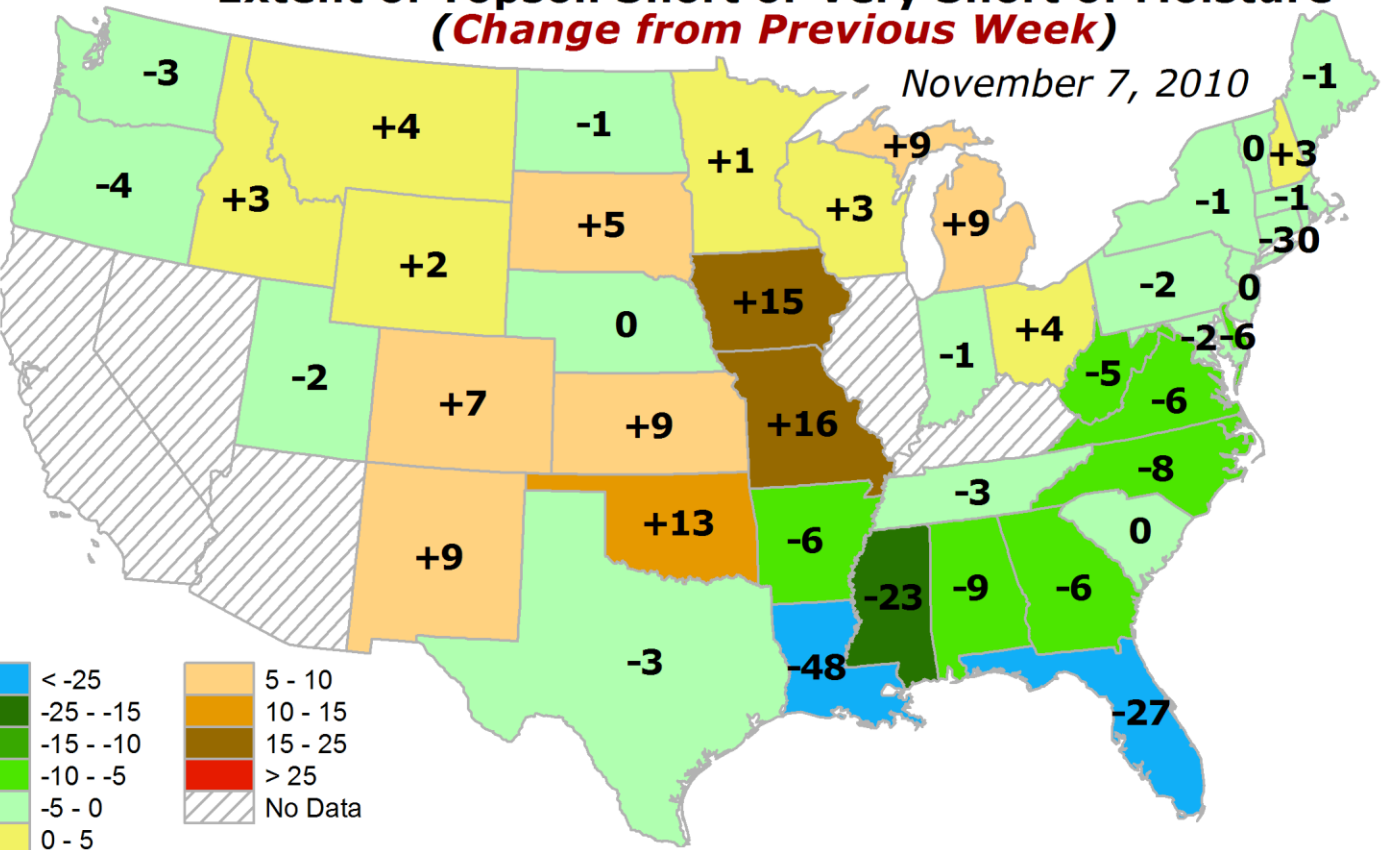

Extent of Topsoil Short or Very Short of Moisture (*Raw Statewide Proportion*)

November 7, 2010

FINAL MAP OF 2010 GROWING SEASON

Extent of Topsoil Short or Very Short of Moisture (*Change from Previous Week*)

November 7, 2010

Extent of Topsoil Short or Very Short of Moisture
(PERCENTILE for This Time in Growing Season)

November 7, 2010

FINAL MAP OF 2010 GROWING SEASON

Extent of Topsoil Short or Very Short of Moisture
(DEPARTURE from Median)