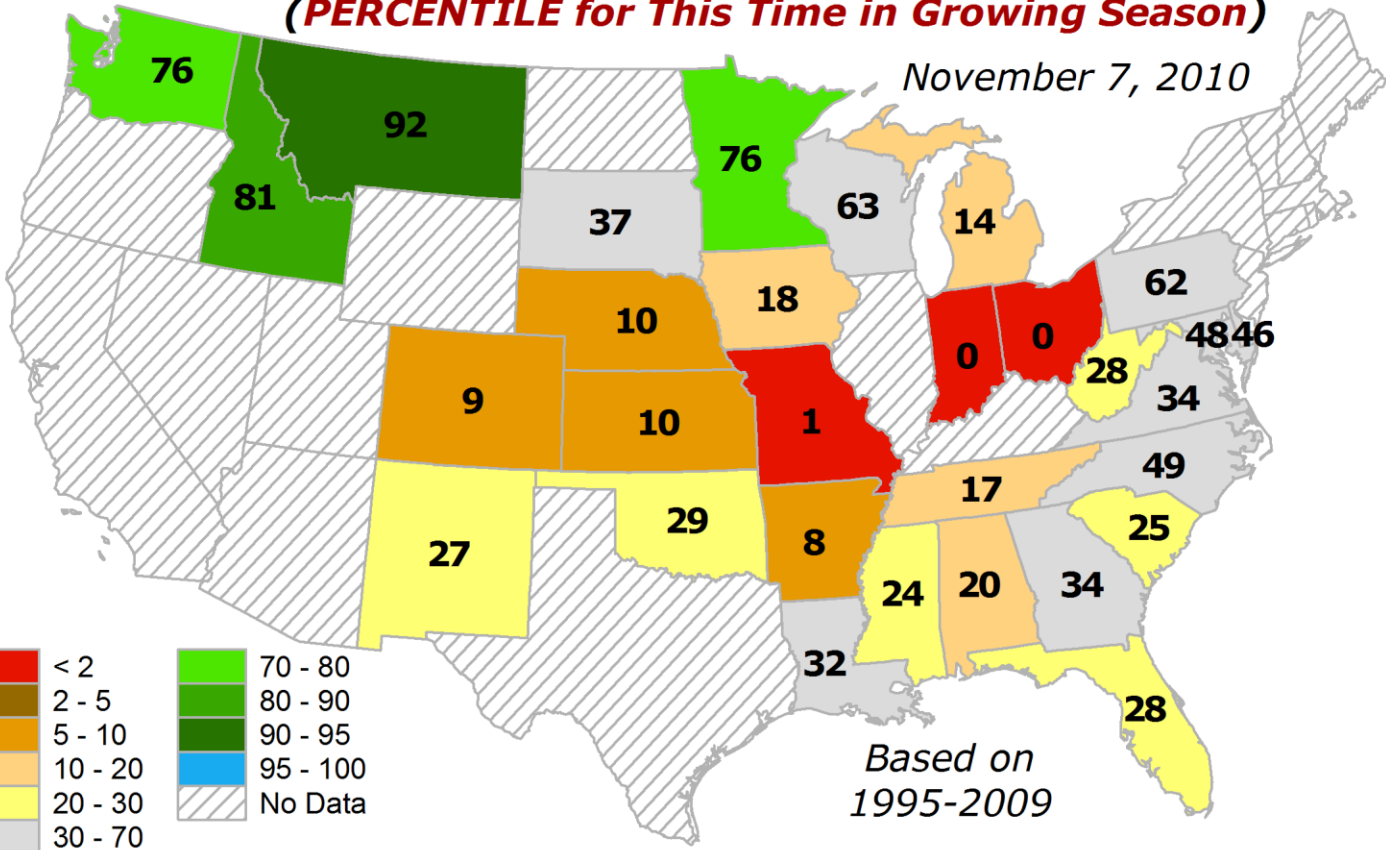

Extent of Topsoil Short or Very Short of Moisture (*Raw Statewide Proportion*)

November 7, 2010

FINAL MAP OF 2010 GROWING SEASON

Extent of Topsoil Short or Very Short of Moisture (*Change from Previous Week*)

November 7, 2010

Extent of Topsoil Short or Very Short of Moisture
(PERCENTILE for This Time in Growing Season)

November 7, 2010

FINAL MAP OF 2010 GROWING SEASON

Extent of Topsoil Short or Very Short of Moisture
(DEPARTURE from Median)