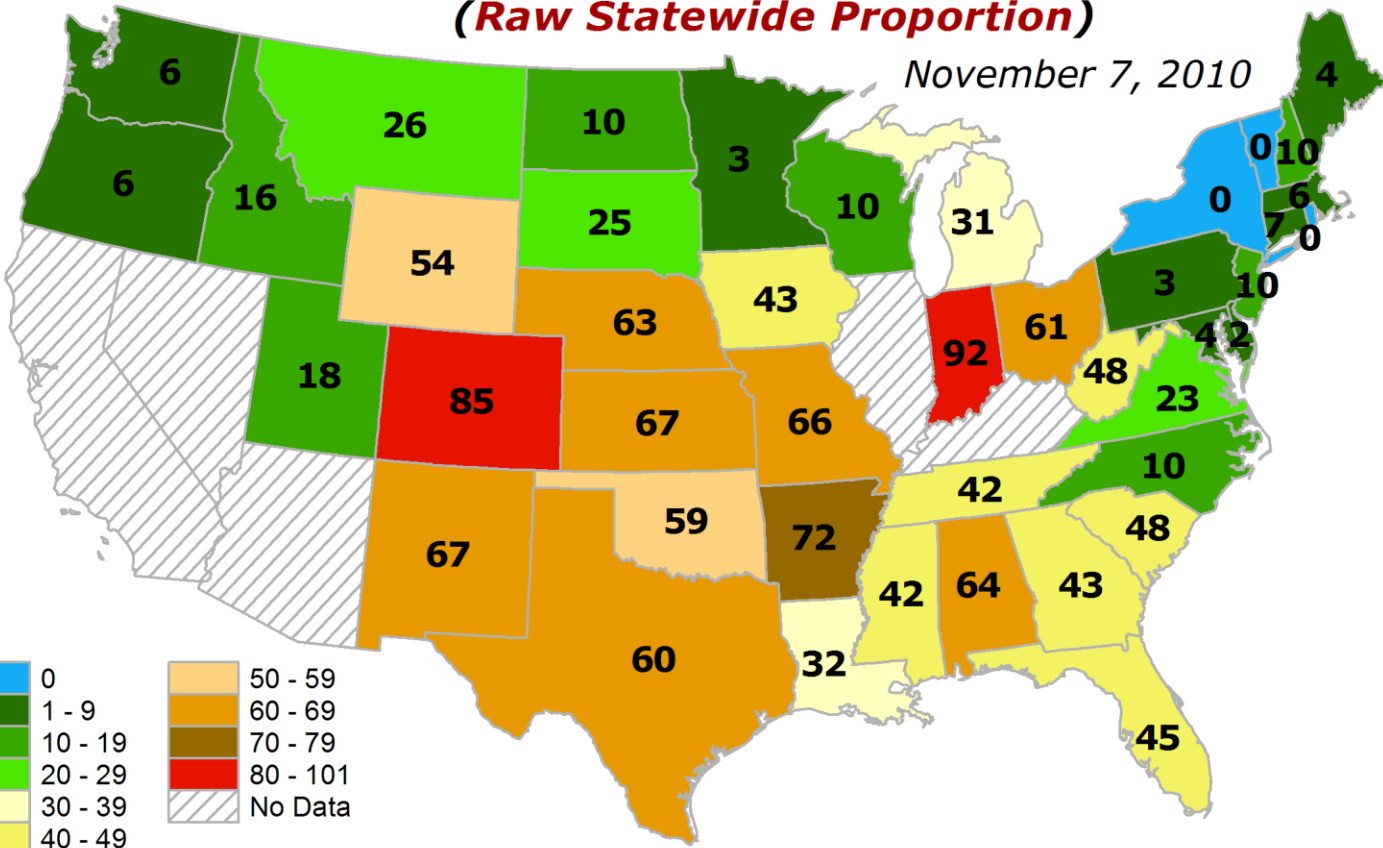

Extent of Topsoil Short or Very Short of Moisture (*Raw Statewide Proportion*)

November 7, 2010

FINAL MAP OF 2010 GROWING SEASON

Extent of Topsoil Short or Very Short of Moisture (*Change from Previous Week*)

November 7, 2010

Extent of Topsoil Short or Very Short of Moisture
(PERCENTILE for This Time in Growing Season)

November 7, 2010

FINAL MAP OF 2010 GROWING SEASON

Extent of Topsoil Short or Very Short of Moisture
(DEPARTURE from Median)